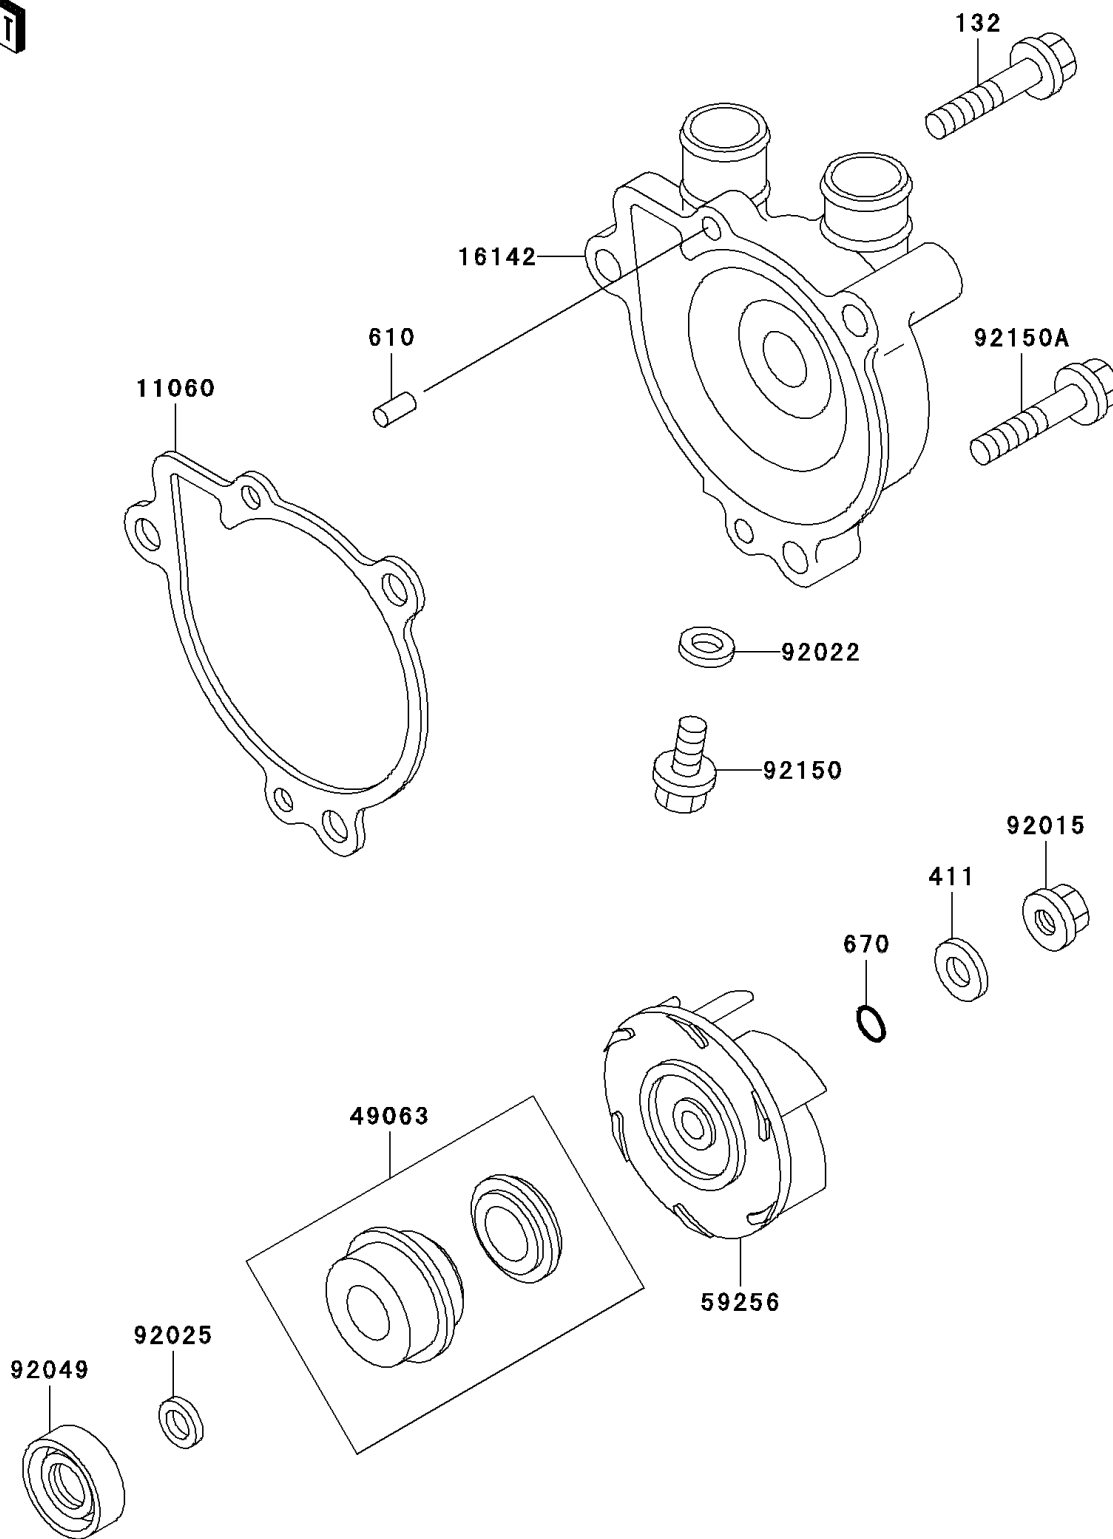

2001 Mojave® 250 PARTS DIAGRAM

Water Pump

E3031

2001 Mojave® 250 PARTS LIST

Water Pump

ITEM NAME	PART NUMBER	QUANTITY
BOLT-FLANGED-SMALL (Ref # 132)	132J0645	1
WASHER-PLAIN,6MM,BLACK (Ref # 411)	411F0600	1
ROLLER,4X8 (Ref # 610)	610A0408	1
O RING,6MM (Ref # 670)	670B1506	1
GASKET,PUMP COVER (Ref # 11060)	11060-1241	1
COVER-PUMP (Ref # 16142)	16142-1140	1
SEAL-MECHANICAL (Ref # 49063)	49063-1056	1
IMPELLER (Ref # 59256)	59256-1055	1
NUT,FLANGED,6MM (Ref # 92015)	92015-1078	1
WASHER,6.2X11X1 (Ref # 92022)	92022-304	1
SHIM,T=0.8 (Ref # 92025)	92025-1507	1
SEAL-OIL,SC10227 (Ref # 92049)	92049-1157	1
BOLT,6X8 (Ref # 92150)	92150-1966	1
BOLT,6X35 (Ref # 92150A)	92150-1967	1