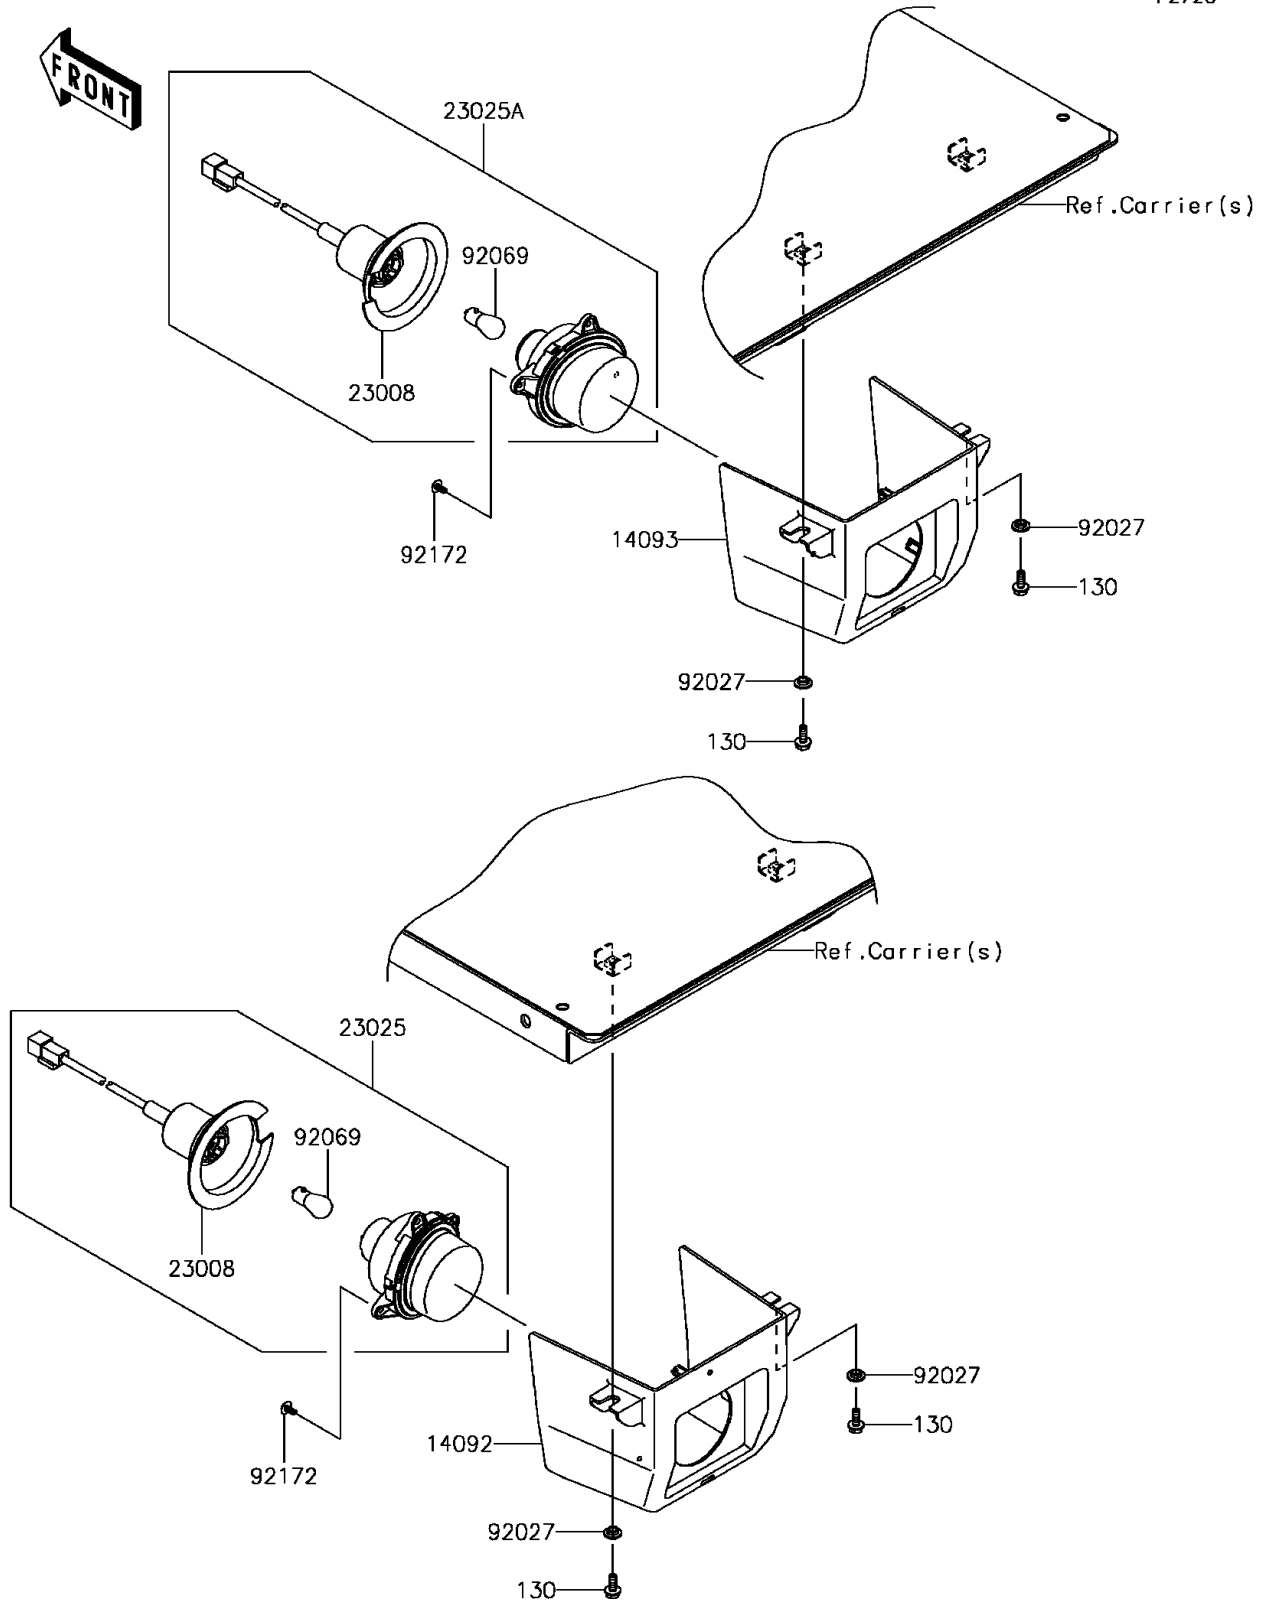

## 2017 MULE PRO-DX™ EPS LE PARTS DIAGRAM

Taillight(s)

F2720

## 2017 MULE PRO-DX™ EPS LE PARTS LIST

Taillight(s)

ITEM NAME	PART NUMBER	QUANTITY
BOLT-FLANGED,6X16 (Ref # 130)	130CA0616	1
COVER,TAIL LAMP,LH (Ref # 14092)	14092-1183	1
COVER,TAIL LAMP,RH (Ref # 14093)	14093-0091	1
SOCKET-ASSY (Ref # 23008)	23008-0162	1
LAMP-TAIL,LH (Ref # 23025)	23025-0334	1
LAMP-TAIL,RH (Ref # 23025A)	23025-0341	1
COLLAR,L=4.6 (Ref # 92027)	92027-1168	1
BULB,12V 21/5W (Ref # 92069)	92069-0072	1
SCREW,TAPPING,5X10 (Ref # 92172)	92172-0262	1