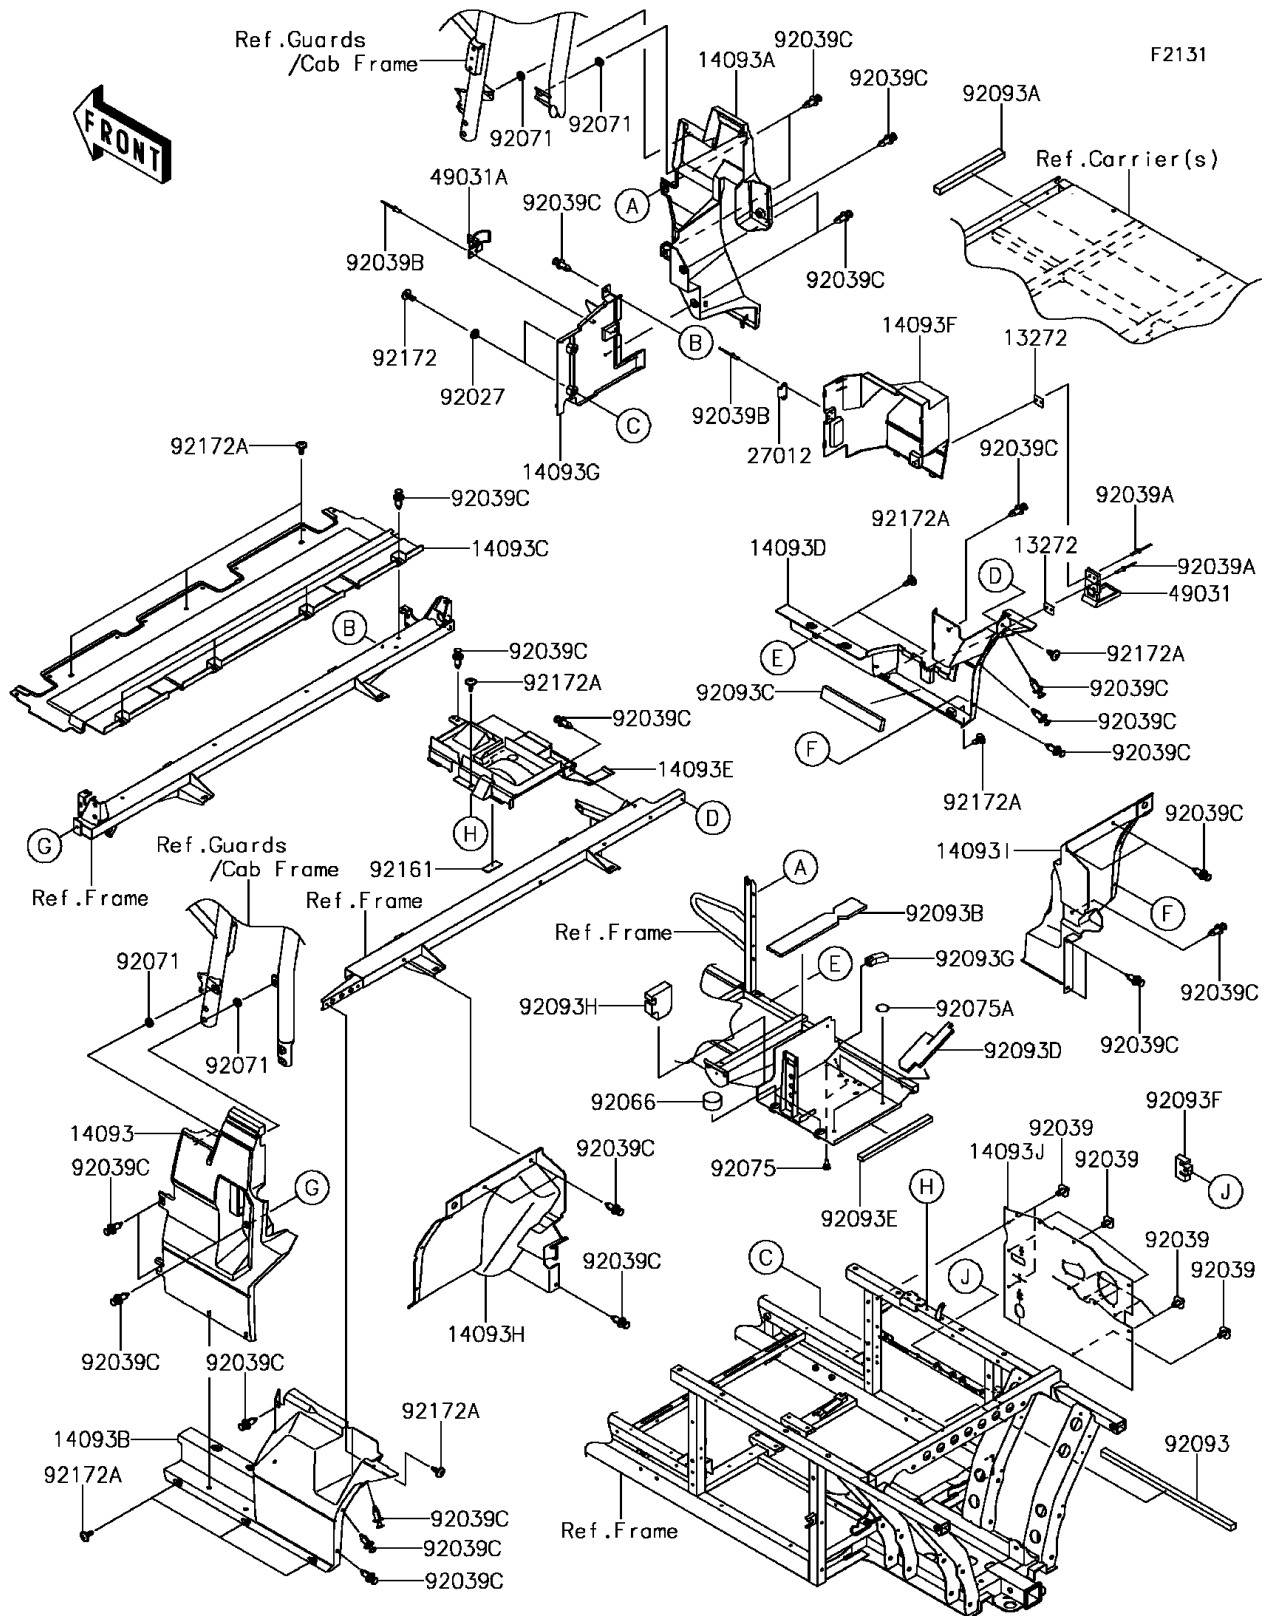

2017 MULE PRO-DX™ EPS LE PARTS DIAGRAM

Frame Fittings(Rear)

2017 MULE PRO-DX™ EPS LE PARTS LIST

Frame Fittings(Rear)

ITEM NAME	PART NUMBER	QUANTITY
PLATE,LATCH (Ref # 13272)	13272-1828	1
COVER,SIDE,LH,FR,F.BLACK (Ref # 14093)	14093-0167-6Z	1
COVER,SIDE,RH,FR,F.BLACK (Ref # 14093A)	14093-0168-6Z	1
COVER,SIDE,LH,RR (Ref # 14093B)	14093-0169	1
COVER,SEAT,BACK (Ref # 14093C)	14093-0171	1
COVER,SIDE,RH,RR (Ref # 14093D)	14093-0173	1
COVER,DUST (Ref # 14093E)	14093-0296	1
COVER,SIDE,RH,A/C MAINT. (Ref # 14093F)	14093-0371	1
COVER,SIDE,RH,A/C,FR (Ref # 14093G)	14093-0372	1
COVER,RR,FLOOR,MUD,LH (Ref # 14093H)	14093-0388	1
COVER,RR,FLOOR,MUD,RH (Ref # 14093I)	14093-0389	1
COVER,MAINTENANCE ROOM (Ref # 14093J)	14093-0492	1
HOOK,STRIKER (Ref # 27012)	27012-0806	1
LATCH,A/C (Ref # 49031)	49031-0007	1
LATCH,TOGGLE (Ref # 49031A)	49031-0015	1
COLLAR,L=4.6 (Ref # 92027)	92027-1168	1
RIVET (Ref # 92039)	92039-0086	1
RIVET,3.2X13.4 (Ref # 92039A)	92039-0739	1
RIVET (Ref # 92039B)	92039-0747	1
RIVET (Ref # 92039C)	92039-1229	1
PLUG,36X20 (Ref # 92066)	92066-0812	1
GROMMET (Ref # 92071)	92071-056	1
DAMPER,6X10X15 (Ref # 92075)	92075-1808	1
DAMPER,RUBBER (Ref # 92075A)	92075-261	1
SEAL,DUST,20X20X565 (Ref # 92093)	92093-0631	1
SEAL,DUST,20X25X280 (Ref # 92093A)	92093-0633	1
SEAL,DUST,61X368X10 (Ref # 92093B)	92093-0643	1
SEAL,DUST,39X255X15 (Ref # 92093C)	92093-0644	1
SEAL,DUST,69X207X10 (Ref # 92093D)	92093-0645	1

2017 MULE PRO-DX™ EPS LE PARTS LIST

Frame Fittings(Rear)

ITEM NAME	PART NUMBER	QUANTITY
SEAL,DUST,15X305X20 (Ref # 92093E)	92093-0646	1
SEAL,52X72X20 (Ref # 92093F)	92093-0651	1
SEAL,21.5X60X20 (Ref # 92093G)	92093-0652	1
SEAL,GOMSPOR (Ref # 92093H)	92093-0667	1
DAMPER,25X60X3.175 (Ref # 92161)	92161-1827	1
SCREW,6X16 (Ref # 92172)	92172-0236	1
SCREW,6X16 (Ref # 92172A)	92172-0711	1