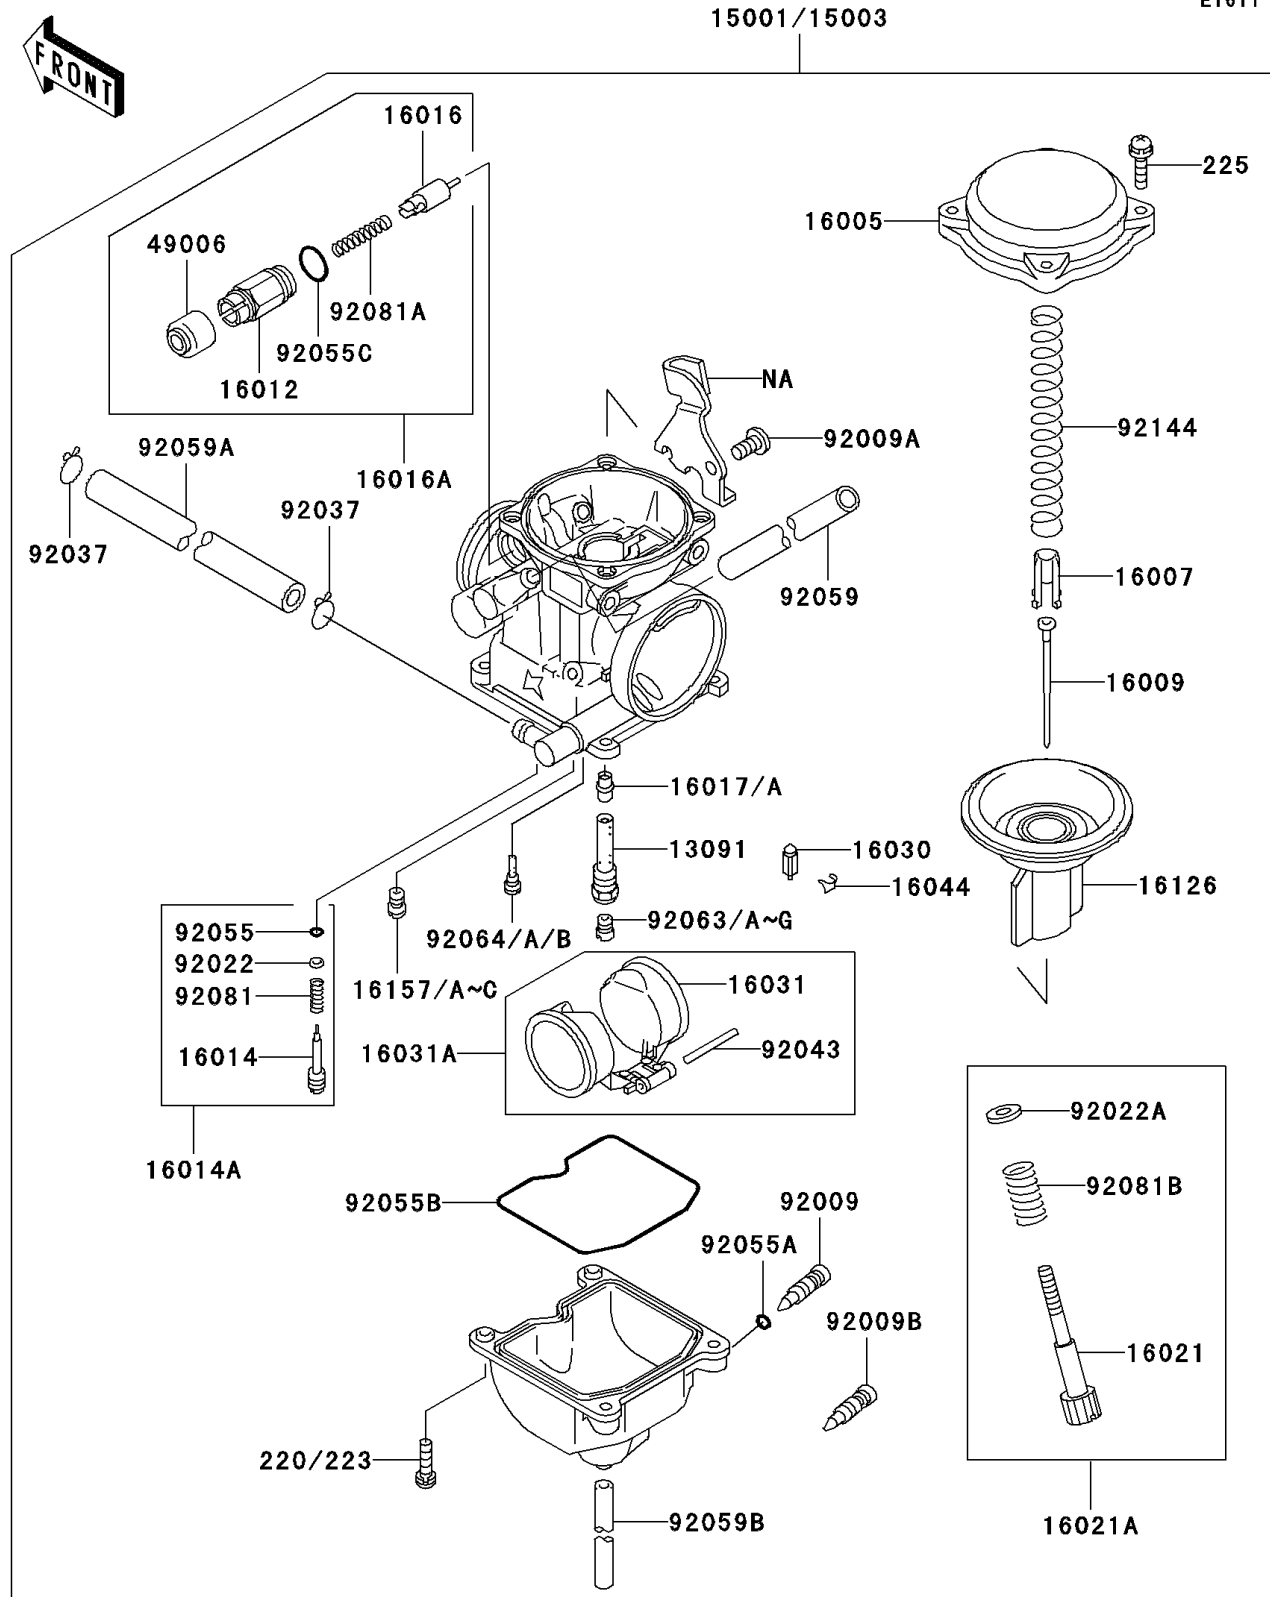

2001 Mojave® 250 PARTS DIAGRAM

Carburetor(KSF250-A15/A16)

E1611

2001 Mojave® 250 PARTS LIST

Carburetor(KSF250-A15/A16)

ITEM NAME	PART NUMBER	QUANTITY
HOLDER,NEEDLE JET (Ref # 13091)	13091-1259	1
TOP-CHAMBER,MIXING,27/60 (Ref # 16005)	16005-1057	1
SEAT-SPRING,VALVE (Ref # 16007)	16007-1134	1
NEEDLE-JET,N54C (Ref # 16009)	16009-1333	1
VALVE-FLOAT (Ref # 16030)	16030-1007	1
CLAMP,FLOAT VALVE (Ref # 16044)	16044-007	1
VALVE,VACUUM (Ref # 16126)	16126-1180	1
JET-STARTER,#55 (Ref # 16157)	16157-1056	1
JET-STARTER,#58 (Ref # 16157A)	16157-1057	1
JET-STARTER,#60 (Ref # 16157C)	16157-1058	2
SCREW,5X10 (Ref # 92009A)	92009-1365	1
SCREW,DRAIN,M6X0.75 (Ref # 92009B)	92009-1551	1
CLAMP,TUBE (Ref # 92037)	92037-1531	1
RING-O,FLOAT CHAMBER (Ref # 92055B)	92055-1222	1
TUBE,6.5X9.5X500 (Ref # 92059)	92059-1465	1
TUBE,6.5X11.5X360 (Ref # 92059A)	92059-1751	1
TUBE,3.5X6.5X300 (Ref # 92059B)	92059-1752	1
JET-MAIN,#135 (Ref # 92063A)	92063-1014	1
JET-MAIN,#138 (Ref # 92063B)	92063-1015	1
JET-PILOT,#38 (Ref # 92064)	92064-1050	1
SCREW-PAN-WSP-CROS (Ref # 225)	225C0418	1
JET-PILOT,#35 (Ref # 92064A)	92064-1101	1
JET-PILOT,#32 (Ref # 92064B)	92064-1117	1
SPRING,VACUUM VALVE (Ref # 92144)	92144-1066	1
CARBURETOR-ASSY (Ref # 15001)	15001-1413	1
CARBURETOR-ASSY (Ref # 15003)	15003-1372	1
CAP-STARTER PLUNGER (Ref # 16012)	16012-1055	1
SCREW-PILOT AIR (Ref # 16014)	16014-1029	1
SCREW-PILOT AIR (Ref # 16014A)	16014-1080	1