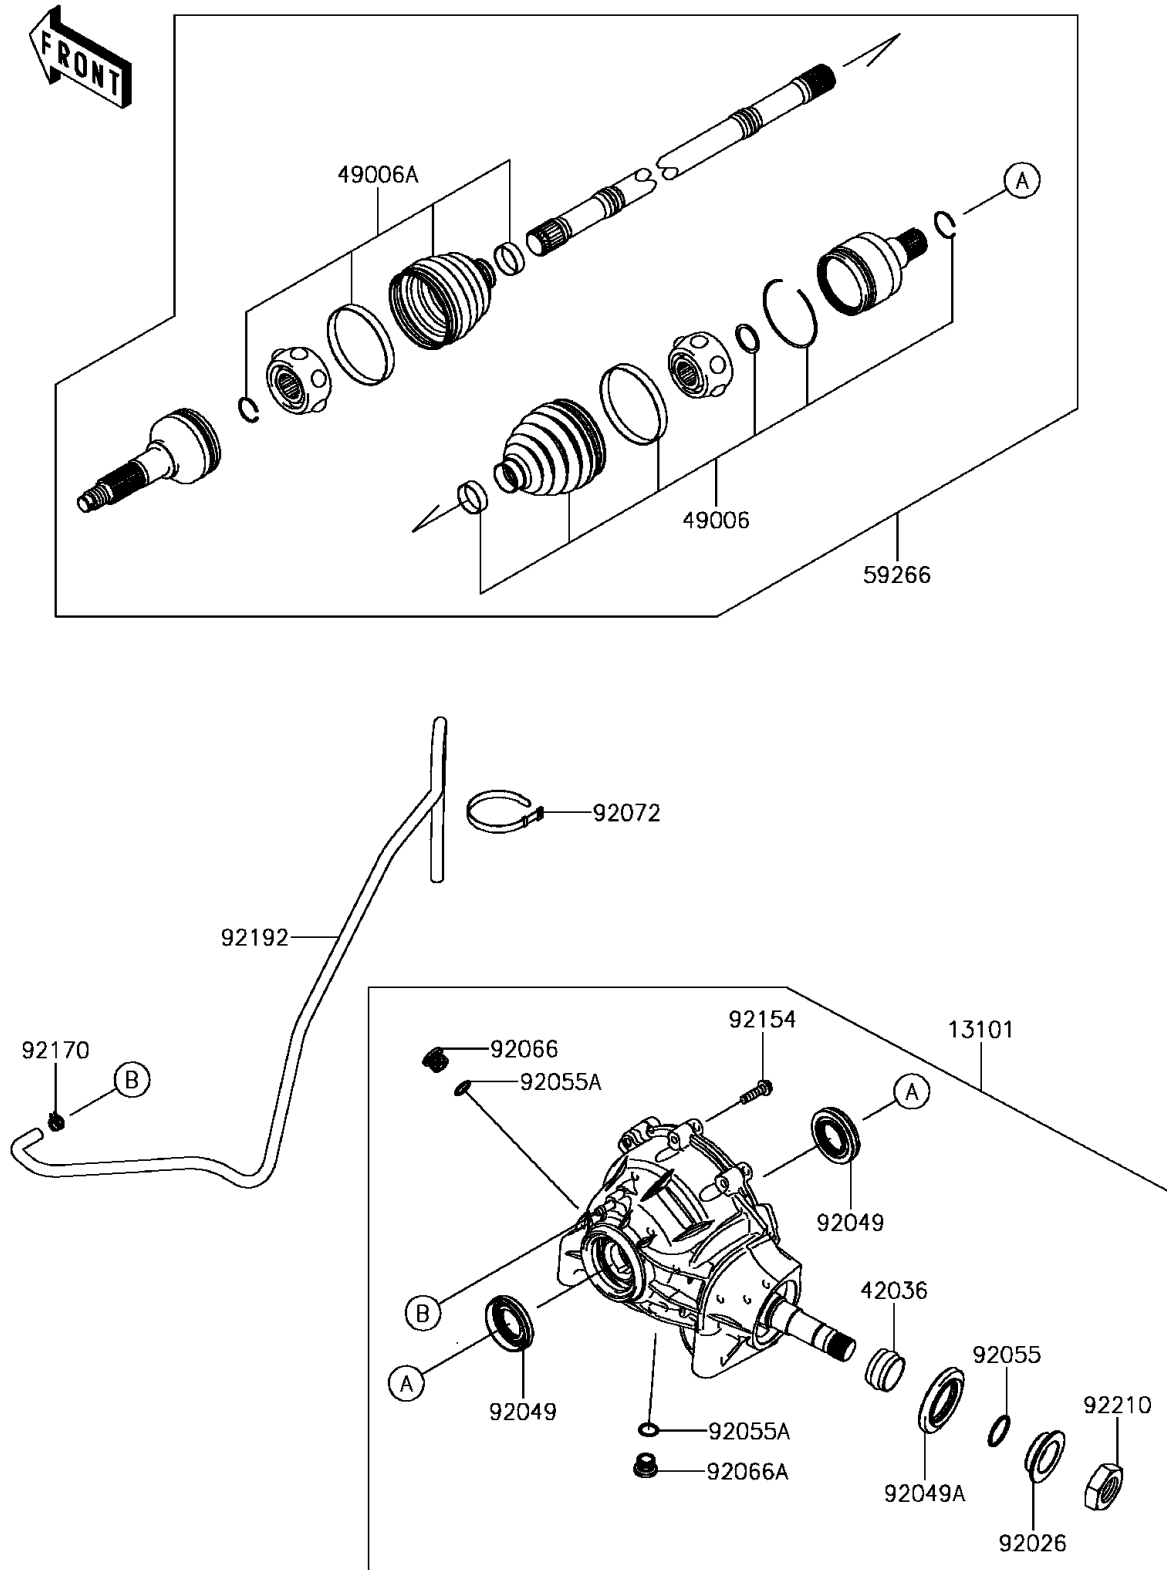

2017 MULE PRO-DX™ EPS LE PARTS DIAGRAM

Drive Shaft-Front

E3136

2017 MULE PRO-DX™ EPS LE PARTS LIST

Drive Shaft-Front

ITEM NAME	PART NUMBER	QUANTITY
GEAR-ASSY,FRONT DIFFERENTIAL (Ref # 13101)	13101-0662	1
SLEEVE (Ref # 42036)	42036-0741	1
BOOT,INSIDE (Ref # 49006)	49006-0578	1
BOOT,OUTSIDE (Ref # 49006A)	49006-0584	1
JOINT-BALL,FR (Ref # 59266)	59266-0710	1
SPACER (Ref # 92026)	92026-0776	1
SEAL-OIL,33X60X7 (Ref # 92049)	92049-0760	1
SEAL-OIL,44X72X7 (Ref # 92049A)	92049-0766	1
RING-O (Ref # 92055)	92055-0788	1
RING-O,15.3X2.2 (Ref # 92055A)	92055-0830	1
PLUG (Ref # 92066)	92066-0777	1
PLUG (Ref # 92066A)	92066-0778	1
BAND,L=186 (Ref # 92072)	92072-056	1
BOLT,FLANGED,8X30 (Ref # 92154)	92154-1370	1
CLAMP (Ref # 92170)	92170-2082	1
TUBE,BREATHING (Ref # 92192)	92192-1341	1
NUT (Ref # 92210)	92210-0894	1