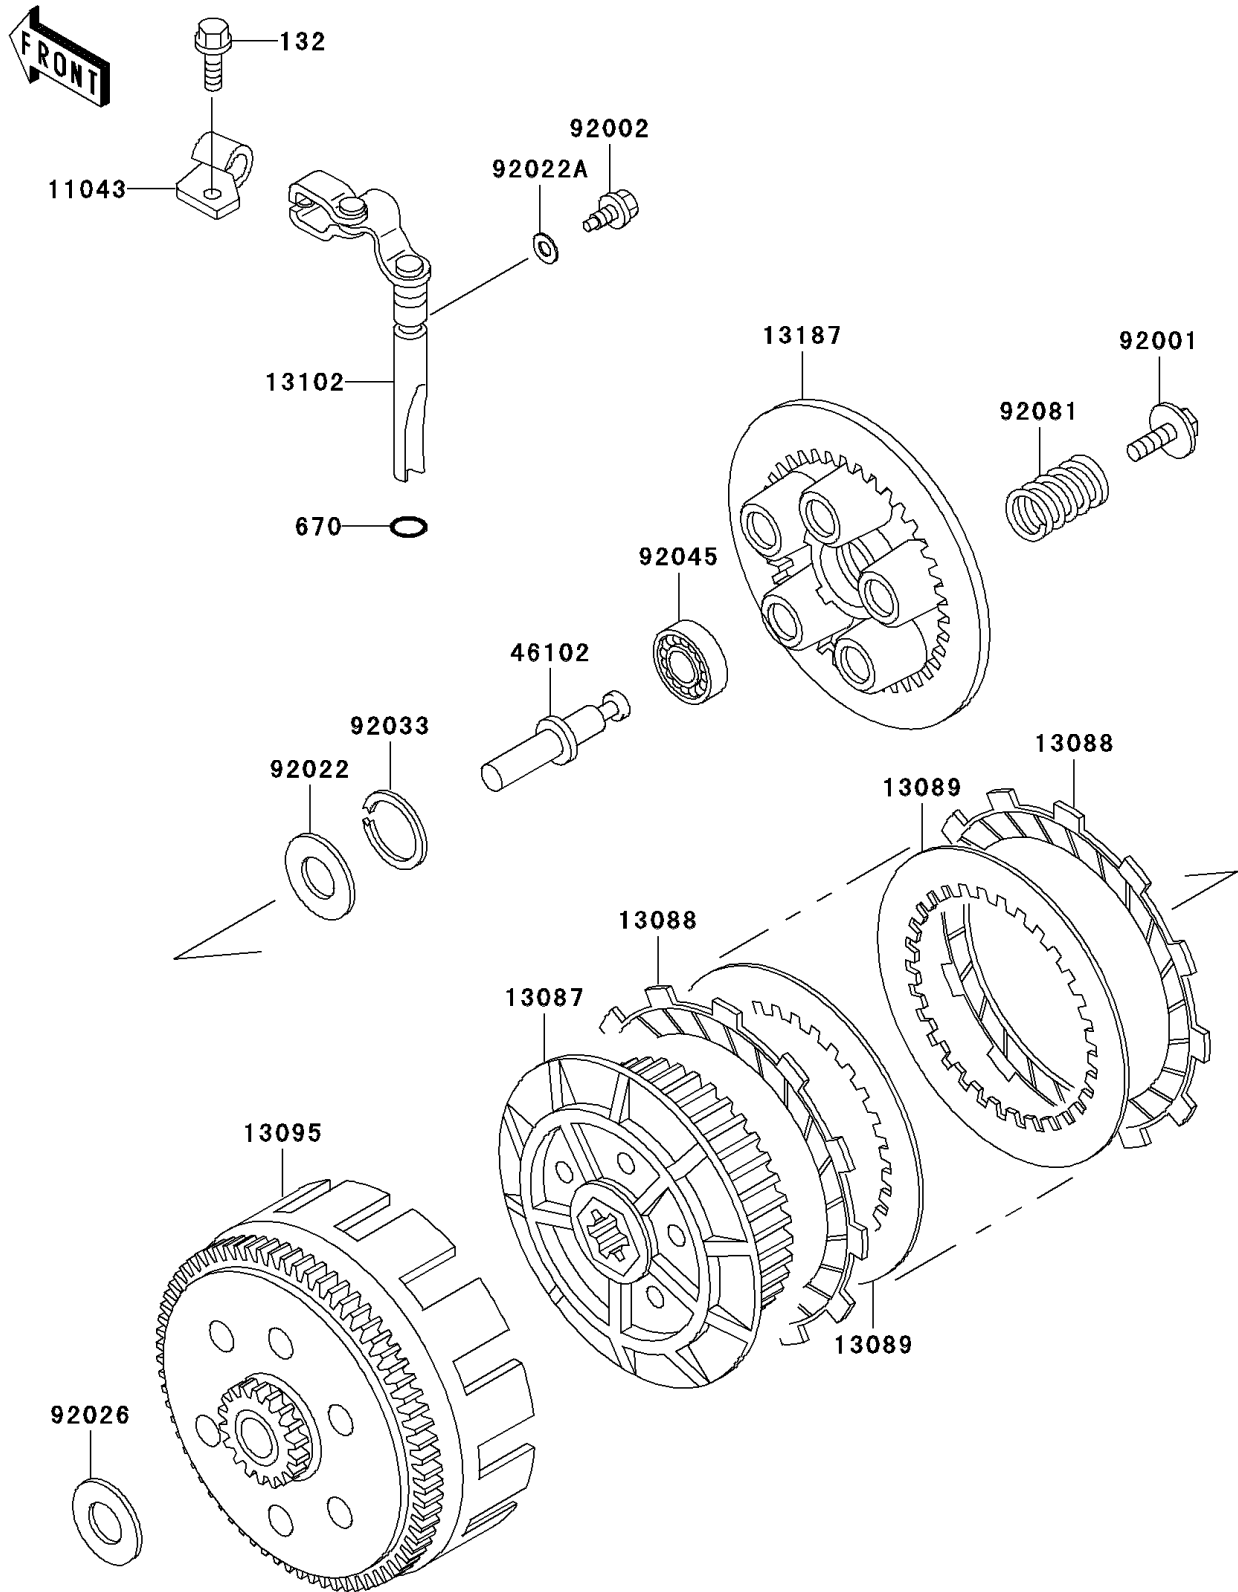

2001 Mojave® 250 PARTS DIAGRAM

Clutch

E1350

2001 Mojave® 250 PARTS LIST

Clutch

ITEM NAME	PART NUMBER	QUANTITY
BOLT-FLANGED-SMALL (Ref # 132)	132J0612	1
O RING,9MM (Ref # 670)	670B1509	1
BRACKET,CLUTCH CABLE (Ref # 11043)	11043-1931	1
HUB-CLUTCH (Ref # 13087)	13087-1001	1
PLATE-FRICTION (Ref # 13088)	13088-1057	1
PLATE-CLUTCH,T=1.6 (Ref # 13089)	13089-013	1
HOUSING-COMP-CLUTCH (Ref # 13095)	13095-1148	1
RELEASE-COMP-CLUTCH (Ref # 13102)	13102-1064	1
PLATE-CLUTCH OPERATING (Ref # 13187)	13187-1008	1
ROD,CLUTCH PUSH (Ref # 46102)	46102-1033	1
BOLT,CLUTCH SPRING,6X18 (Ref # 92001)	92001-1576	1
BOLT,6MM (Ref # 92002)	92002-1356	1
WASHER,20.5X30X1,STEEL (Ref # 92022)	92022-112	1
WASHER,6.2X11X1 (Ref # 92022A)	92022-304	1
SPACER,20.1X30X4 (Ref # 92026)	92026-1274	1
RING-SNAP,18MM (Ref # 92033)	92033-029	1
BEARING-BALL,6001C3ML01 (Ref # 92045)	92045-1235	1
SPRING,CLUTCH (Ref # 92081)	92081-083	1