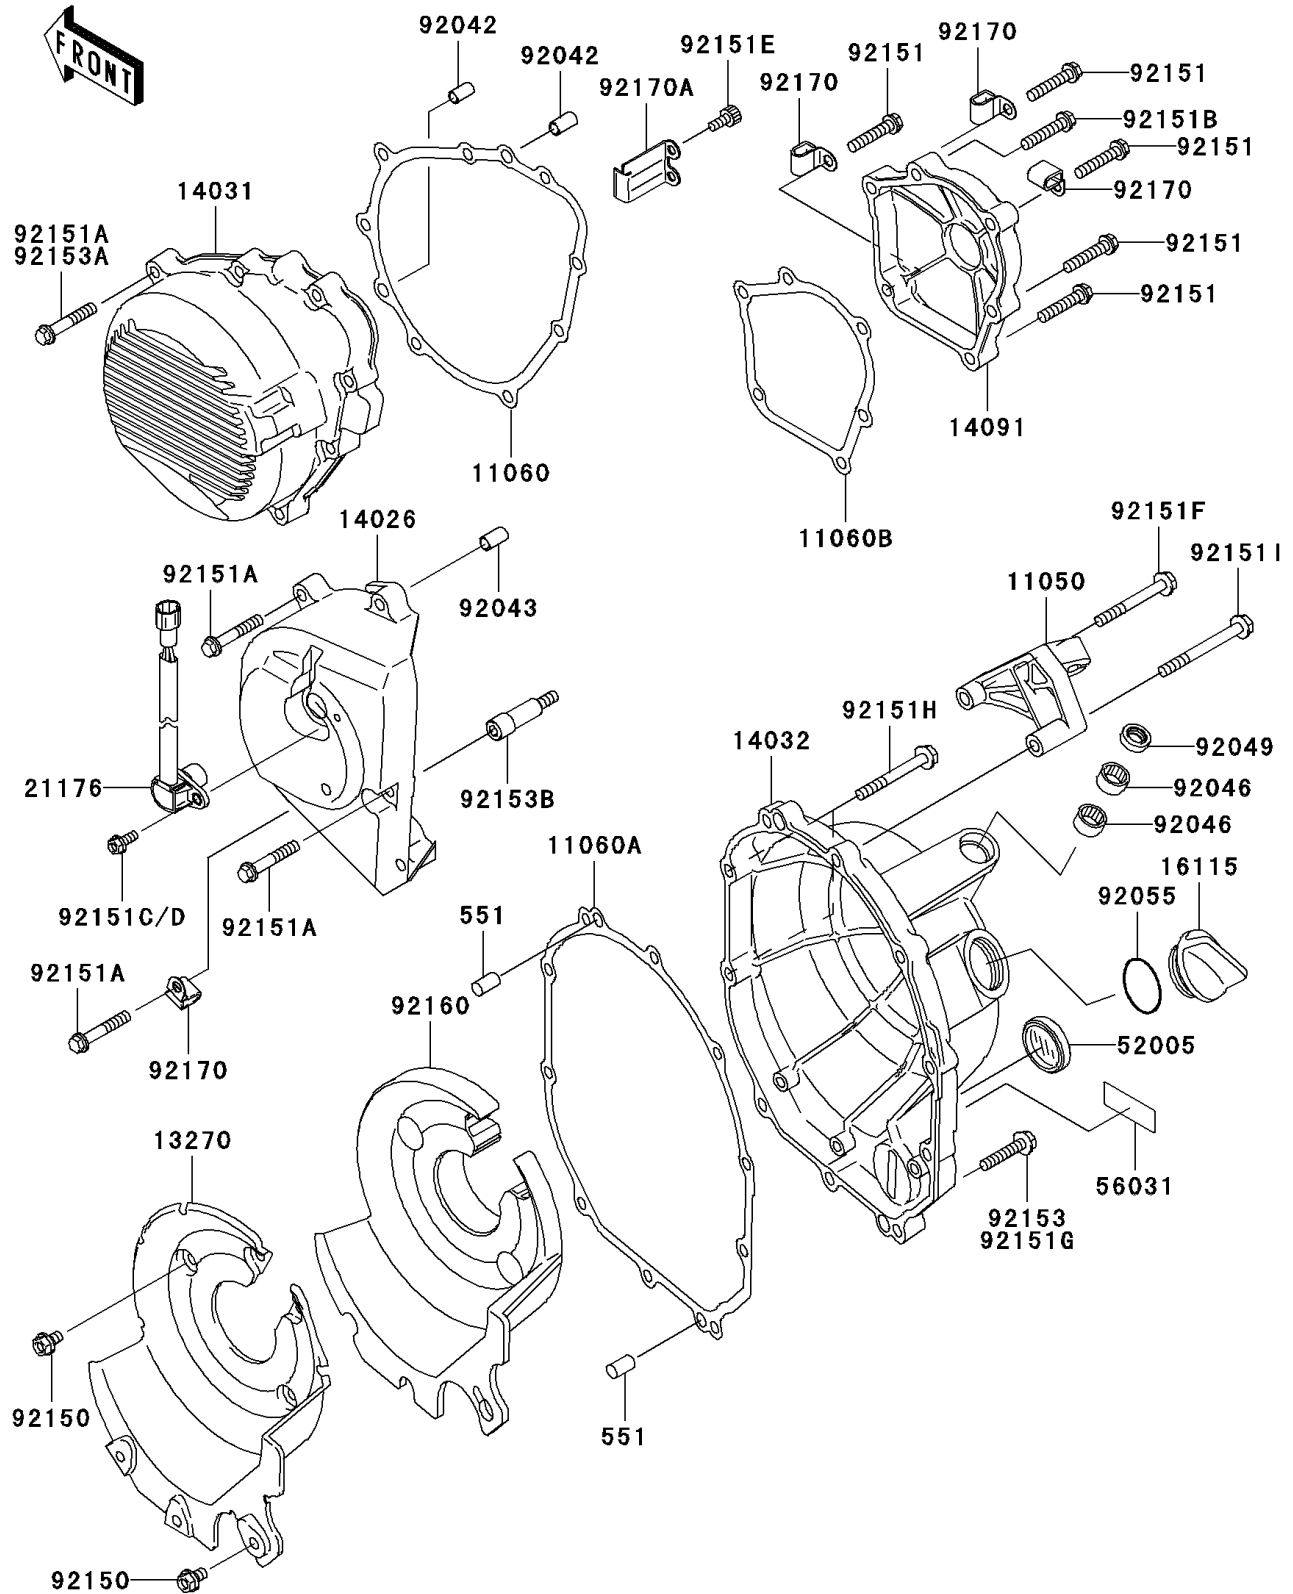

2006 ZZR®600 PARTS DIAGRAM

Engine Cover(s)

E1431

2006 ZZR®600 PARTS LIST

Engine Cover(s)

ITEM NAME	PART NUMBER	QUANTITY
PIN-DOWEL,8X14 (Ref # 551)	551A0814	1
BRACKET,CLUTCH CABLE (Ref # 11050)	11050-1864	1
GASKET,GENERATOR COVER (Ref # 11060)	11060-1851	1
GASKET,CLUTCH COVER (Ref # 11060A)	11060-1853	1
GASKET,PULSING COVER (Ref # 11060B)	11060-1867	1
PLATE,CLUTCH COVER (Ref # 13270)	13270-1350	1
COVER-CHAIN (Ref # 14026)	14026-1277	1
COVER-GENERATOR (Ref # 14031)	14031-1373	1
COVER-CLUTCH (Ref # 14032)	14032-1500	1
COVER,PULSER (Ref # 14091)	14091-0319	1
CAP-OIL FILLER (Ref # 16115)	16115-1009	1
SENSOR,SPEED (Ref # 21176)	21176-0045	1
GAUGE,OIL LEVEL (Ref # 52005)	52005-1057	1
LABEL-MANUAL,OIL CAPACITY (Ref # 56031)	56031-1895	1
PIN,DOWEL,6.3X8X14 (Ref # 92042)	92042-007	1
PIN,6.2X8X14 (Ref # 92043)	92043-1263	1
BEARING-NEEDLE,HK1210 (Ref # 92046)	92046-1010	1
SEAL-OIL,TB12205.5 (Ref # 92049)	92049-1271	1
RING-O,31.7X2.4 (Ref # 92055)	92055-049	1
BOLT,5X8 (Ref # 92150)	92150-1406	1
BOLT,6X30 (Ref # 92151)	92151-1134	1
BOLT,6X35 (Ref # 92151A)	92151-1135	1
BOLT,6X30 (Ref # 92151B)	92151-1201	1
BOLT,FLANGED,5X12 (Ref # 92151D)	92151-1305	1
BOLT,SOCKET,5X12 (Ref # 92151E)	92151-1365	1
BOLT,6X50 (Ref # 92151F)	92151-1545	1
BOLT,6X50 (Ref # 92151H)	92151-1790	1
BOLT,6X60 (Ref # 92151I)	92151-1791	1
BOLT,6X30 (Ref # 92153)	92153-0608	1

2006 ZZR®600 PARTS LIST

Engine Cover(s)

ITEM NAME	PART NUMBER	QUANTITY
BOLT,6X35 (Ref # 92153A)	92153-0634	1
BOLT,SOCKET (Ref # 92153B)	92153-0992	1
DAMPER,CLUTCH COVER (Ref # 92160)	92160-1554	1
CLAMP (Ref # 92170)	92170-1577	1
CLAMP (Ref # 92170A)	92170-1843	1