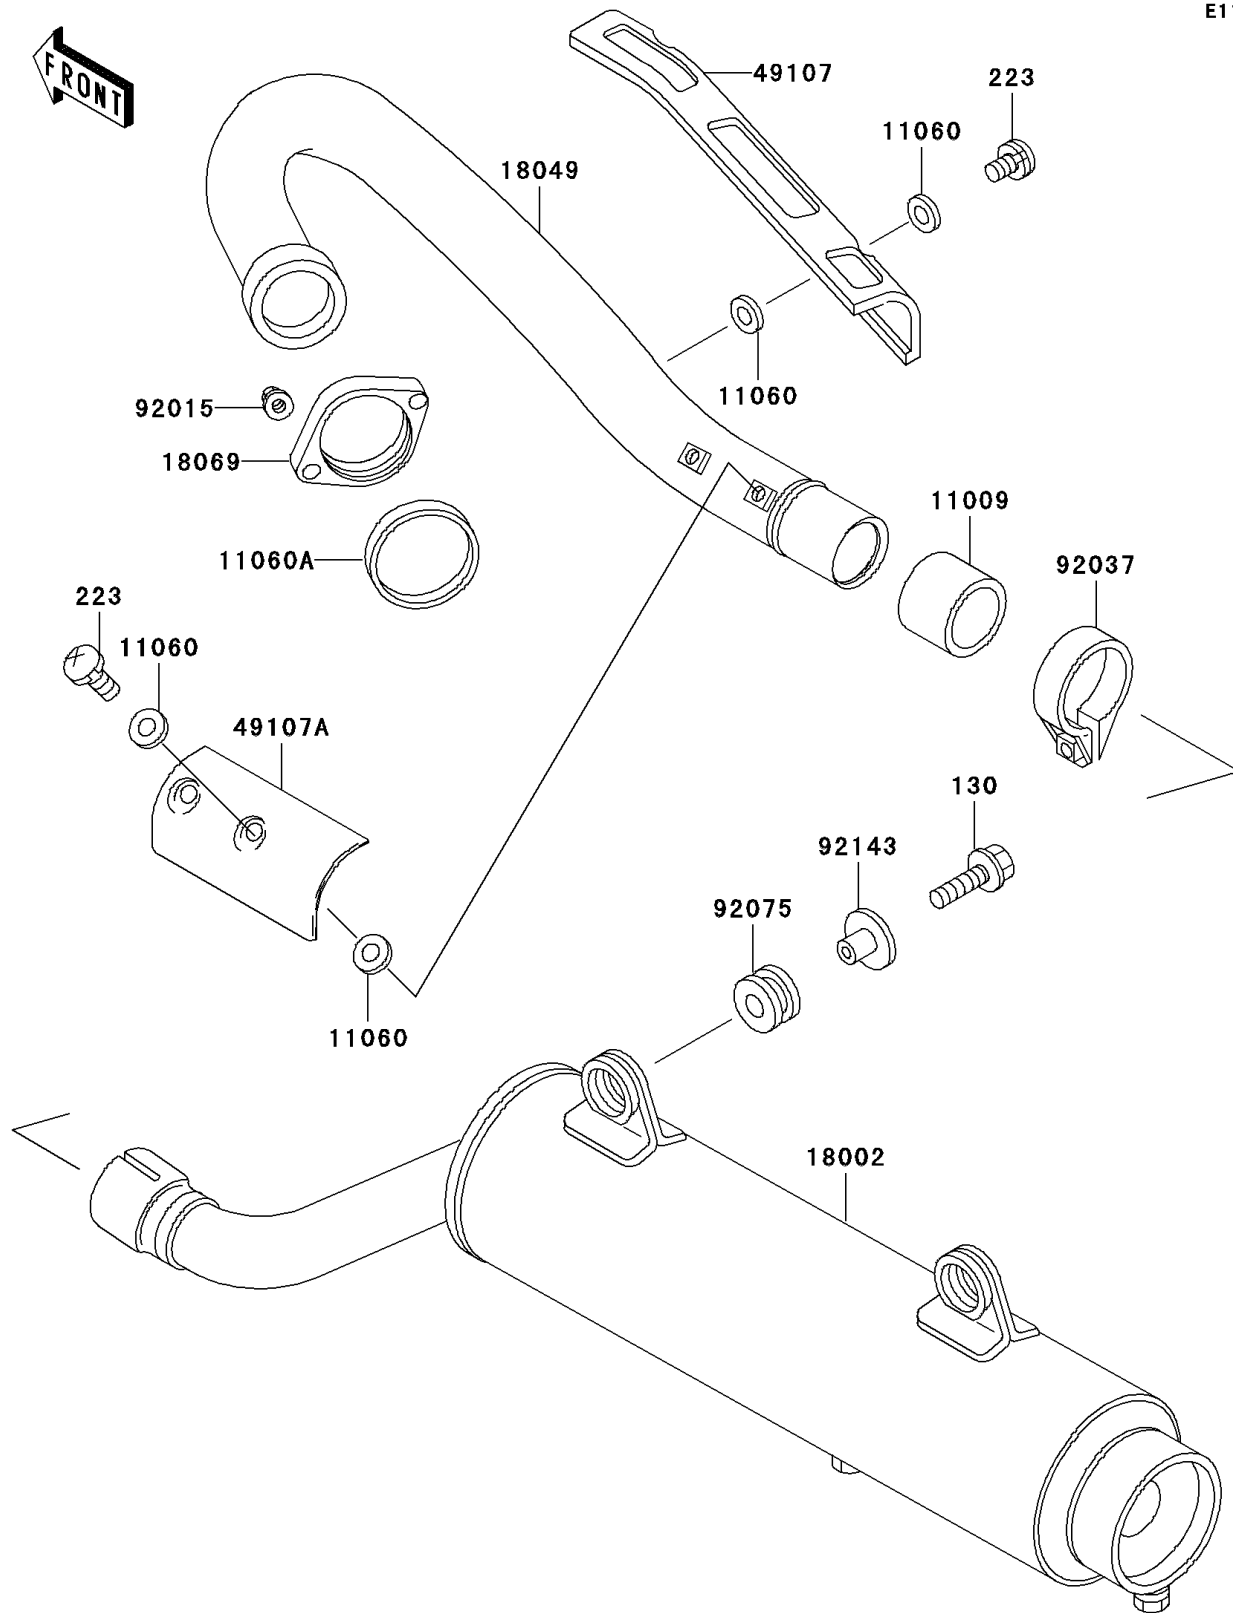

## 2001 Mojave® 250 PARTS DIAGRAM

Muffler(s)

E1140

## 2001 Mojave® 250 PARTS LIST

Muffler(s)

ITEM NAME	PART NUMBER	QUANTITY
BOLT-FLANGED,8X30 (Ref # 130)	130J0830	1
SCREW-PAN-WS-CROS (Ref # 223)	223C0610	1
GASKET,EXHAUST PIPE CONNECTING (Ref # 11009)	11009-1667	1
GASKET,6.2X11.5X1.5 (Ref # 11060)	11060-1109	1
GASKET,EXHAUST PIPE (Ref # 11060A)	11060-1126	1
BODY-COMP-MUFFLER (Ref # 18002)	18002-1678	1
PIPE-EXHAUST (Ref # 18049)	18049-1381	1
HOLDER-EXHAUST PIPE (Ref # 18069)	18069-1058	1
COVER-EXHAUST PIPE,FR (Ref # 49107)	49107-1071	1
COVER-EXHAUST PIPE,RR (Ref # 49107A)	49107-1072	1
NUT,8MM (Ref # 92015)	92015-1402	1
CLAMP,42MM (Ref # 92037)	92037-1349	1
DAMPER (Ref # 92075)	92075-013	1
COLLAR (Ref # 92143)	92143-1946	1