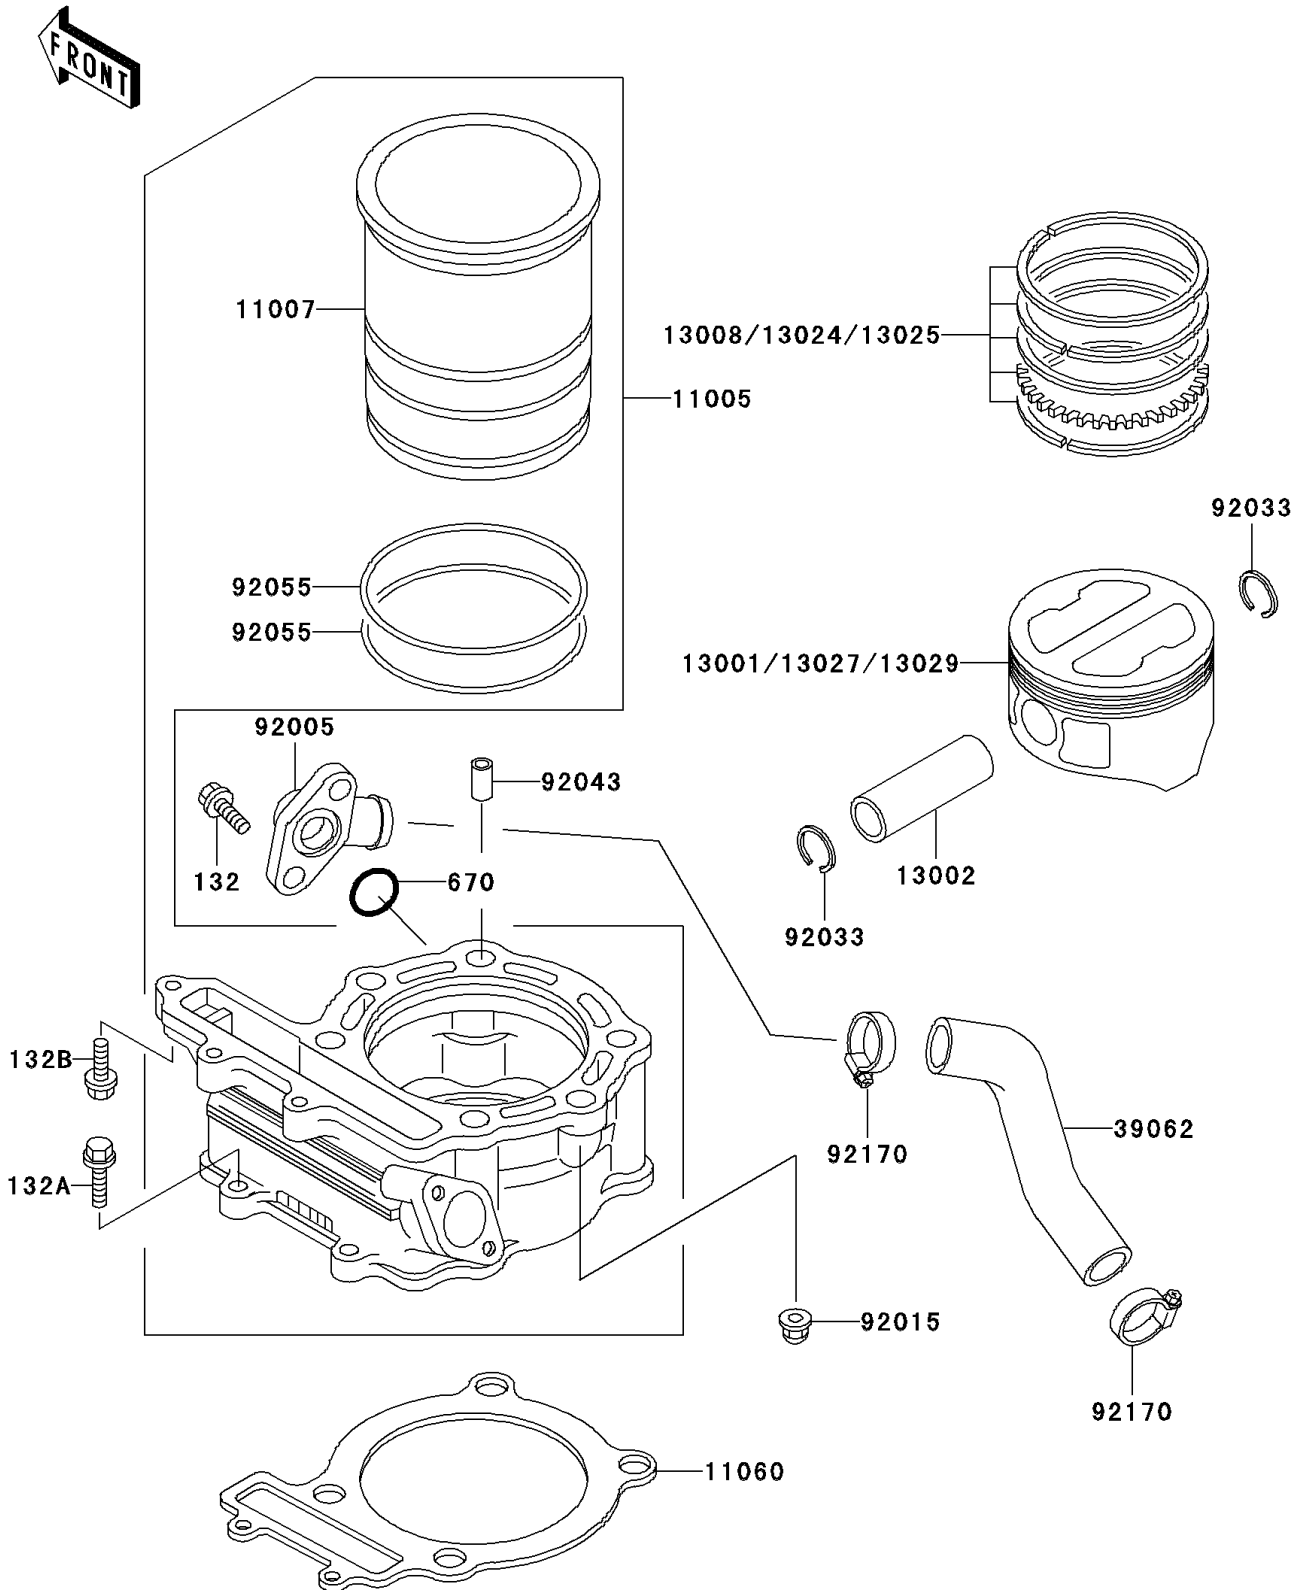

2001 Mojave® 250 PARTS DIAGRAM

Cylinder/Piston(s)

E1120

2001 Mojave® 250 PARTS LIST

Cylinder/Piston(s)

ITEM NAME	PART NUMBER	QUANTITY
BOLT-FLANGED-SMALL (Ref # 132)	132J0612	1
BOLT-FLANGED-SMALL (Ref # 132A)	132J0620	1
BOLT-FLANGED-SMALL (Ref # 132B)	132J0625	1
O RING,18MM (Ref # 670)	670B2018	1
CYLINDER-ENGINE (Ref # 11005)	11005-1831	1
LINER-CYLINDER (Ref # 11007)	11007-1070	1
GASKET,CYLINDER BASE (Ref # 11060)	11060-1125	1
PISTON-ENGINE,STD (Ref # 13001)	13001-1280	1
PIN-PISTON,12X18X57.2 (Ref # 13002)	13002-1023	1
RING-SET-PISTON,STD (Ref # 13008)	13008-1066	1
RING-SET-PISTON LL,O/S 1.00 (Ref # 13024)	13024-1068	1
RING-SET-PISTON L,O/S 0.50 (Ref # 13025)	13025-1065	1
PISTON-ENGINE LL,O/S 1.00 (Ref # 13027)	13027-1152	1
PISTON-ENGINE L,O/S 0.50 (Ref # 13029)	13029-1175	1
HOSE-COOLING,PUMP-CYLINDER (Ref # 39062)	39062-1193	1
FITTING (Ref # 92005)	92005-1279	1
NUT,CAP,8MM,BLACK (Ref # 92015)	92015-1174	1
RING-SNAP (Ref # 92033)	92033-1182	1
PIN,10.1X12X14 (Ref # 92043)	92043-4009	1
RING-O (Ref # 92055)	92055-1247	1
CLAMP,COOLING HOSE (Ref # 92170)	92170-1033	1