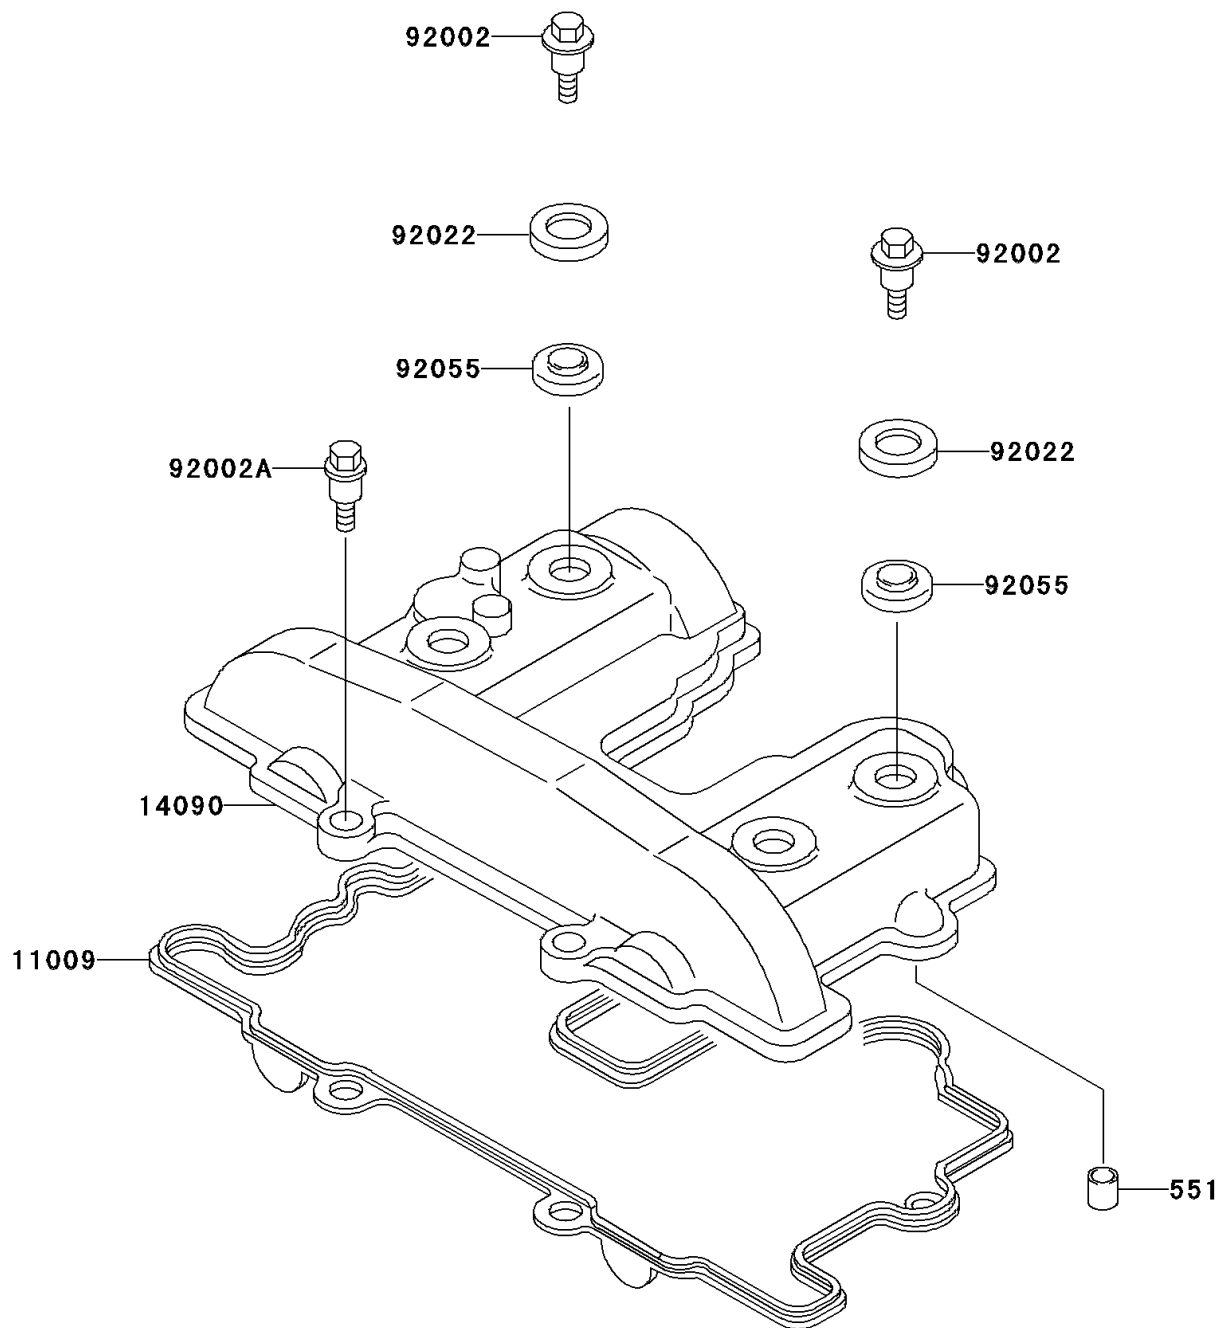

## 2001 Mojave® 250 PARTS DIAGRAM

Cylinder Head Cover

E1112

## 2001 Mojave® 250 PARTS LIST

Cylinder Head Cover

ITEM NAME	PART NUMBER	QUANTITY
PIN-DOWEL (Ref # 551)	551A1016	1
GASKET,HEAD COVER (Ref # 11009)	11009-1607	1
COVER,CYLINDER HEAD (Ref # 14090)	14090-1759	1
BOLT,L=20.5 (Ref # 92002)	92002-1327	1
BOLT,L=21 (Ref # 92002A)	92002-1382	1
WASHER,HEAD COVER BOLT (Ref # 92022)	92022-1487	1
RING-O,HEAD COVER BOLT (Ref # 92055)	92055-1225	1