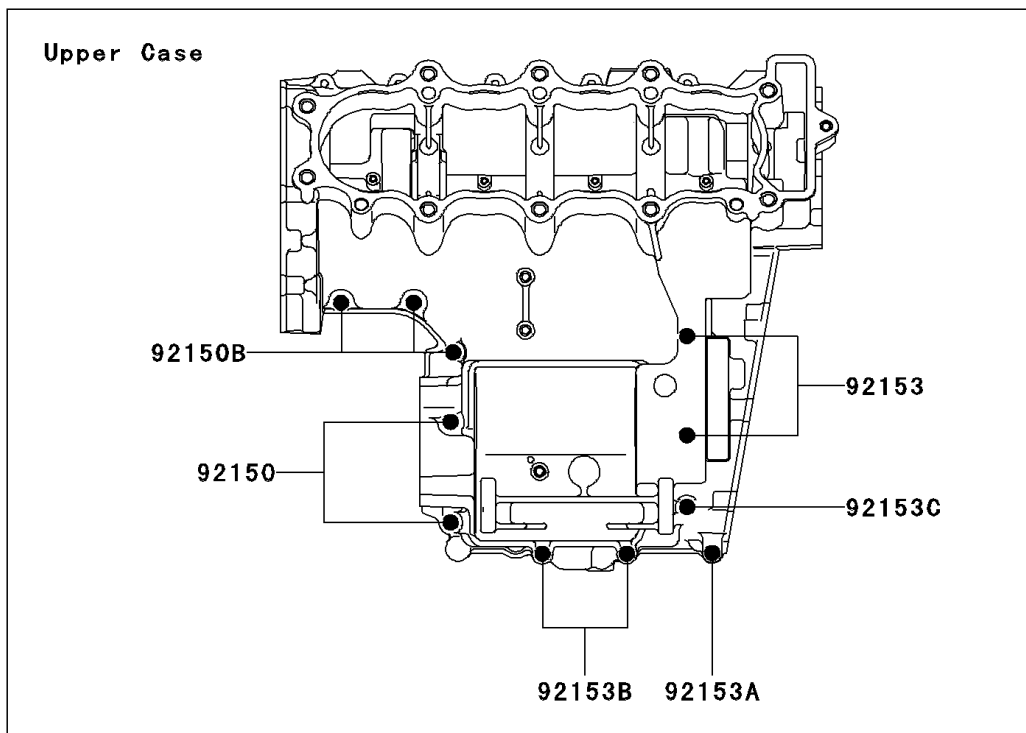

2006 ZZR®600 PARTS DIAGRAM

Crankcase Bolt Pattern

E1412

2006 ZZR®600 PARTS LIST

Crankcase Bolt Pattern

ITEM NAME	PART NUMBER	QUANTITY
BOLT-FLANGED,6X75 (Ref # 130)	130P0675	1
BOLT,7X70 (Ref # 92150)	92150-1250	1
BOLT,6X38 (Ref # 92150A)	92150-1301	1
BOLT,6X35 (Ref # 92150B)	92150-1547	1
BOLT,8X99 (Ref # 92150C)	92150-1856	1
BOLT,8X76 (Ref # 92150D)	92150-1857	1
BOLT,6X95 (Ref # 92153)	92153-0329	1
BOLT,6X50,WHITE (Ref # 92153A)	92153-0925	1
BOLT,6X65,WHITE (Ref # 92153B)	92153-0926	1
BOLT,6X85,WHITE (Ref # 92153C)	92153-0927	1