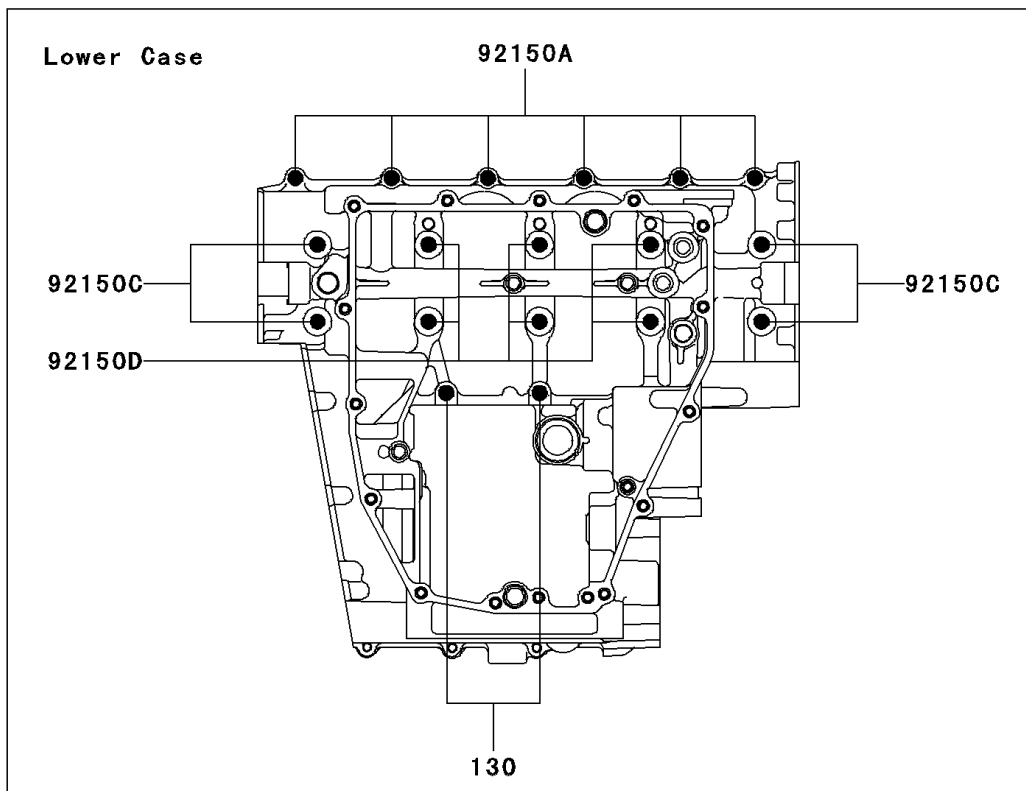

2006 ZZR®600 PARTS DIAGRAM

Crankcase Bolt Pattern

E1412

2006 ZZR®600 PARTS LIST

Crankcase Bolt Pattern

ITEM NAME	PART NUMBER	QUANTITY
BOLT-FLANGED,6X75 (Ref # 130)	130P0675	1
BOLT,7X70 (Ref # 92150)	92150-1250	1
BOLT,6X38 (Ref # 92150A)	92150-1301	1
BOLT,6X35 (Ref # 92150B)	92150-1547	1
BOLT,8X99 (Ref # 92150C)	92150-1856	1
BOLT,8X76 (Ref # 92150D)	92150-1857	1
BOLT,6X95 (Ref # 92153)	92153-0329	1
BOLT,6X50,WHITE (Ref # 92153A)	92153-0925	1
BOLT,6X65,WHITE (Ref # 92153B)	92153-0926	1
BOLT,6X85,WHITE (Ref # 92153C)	92153-0927	1