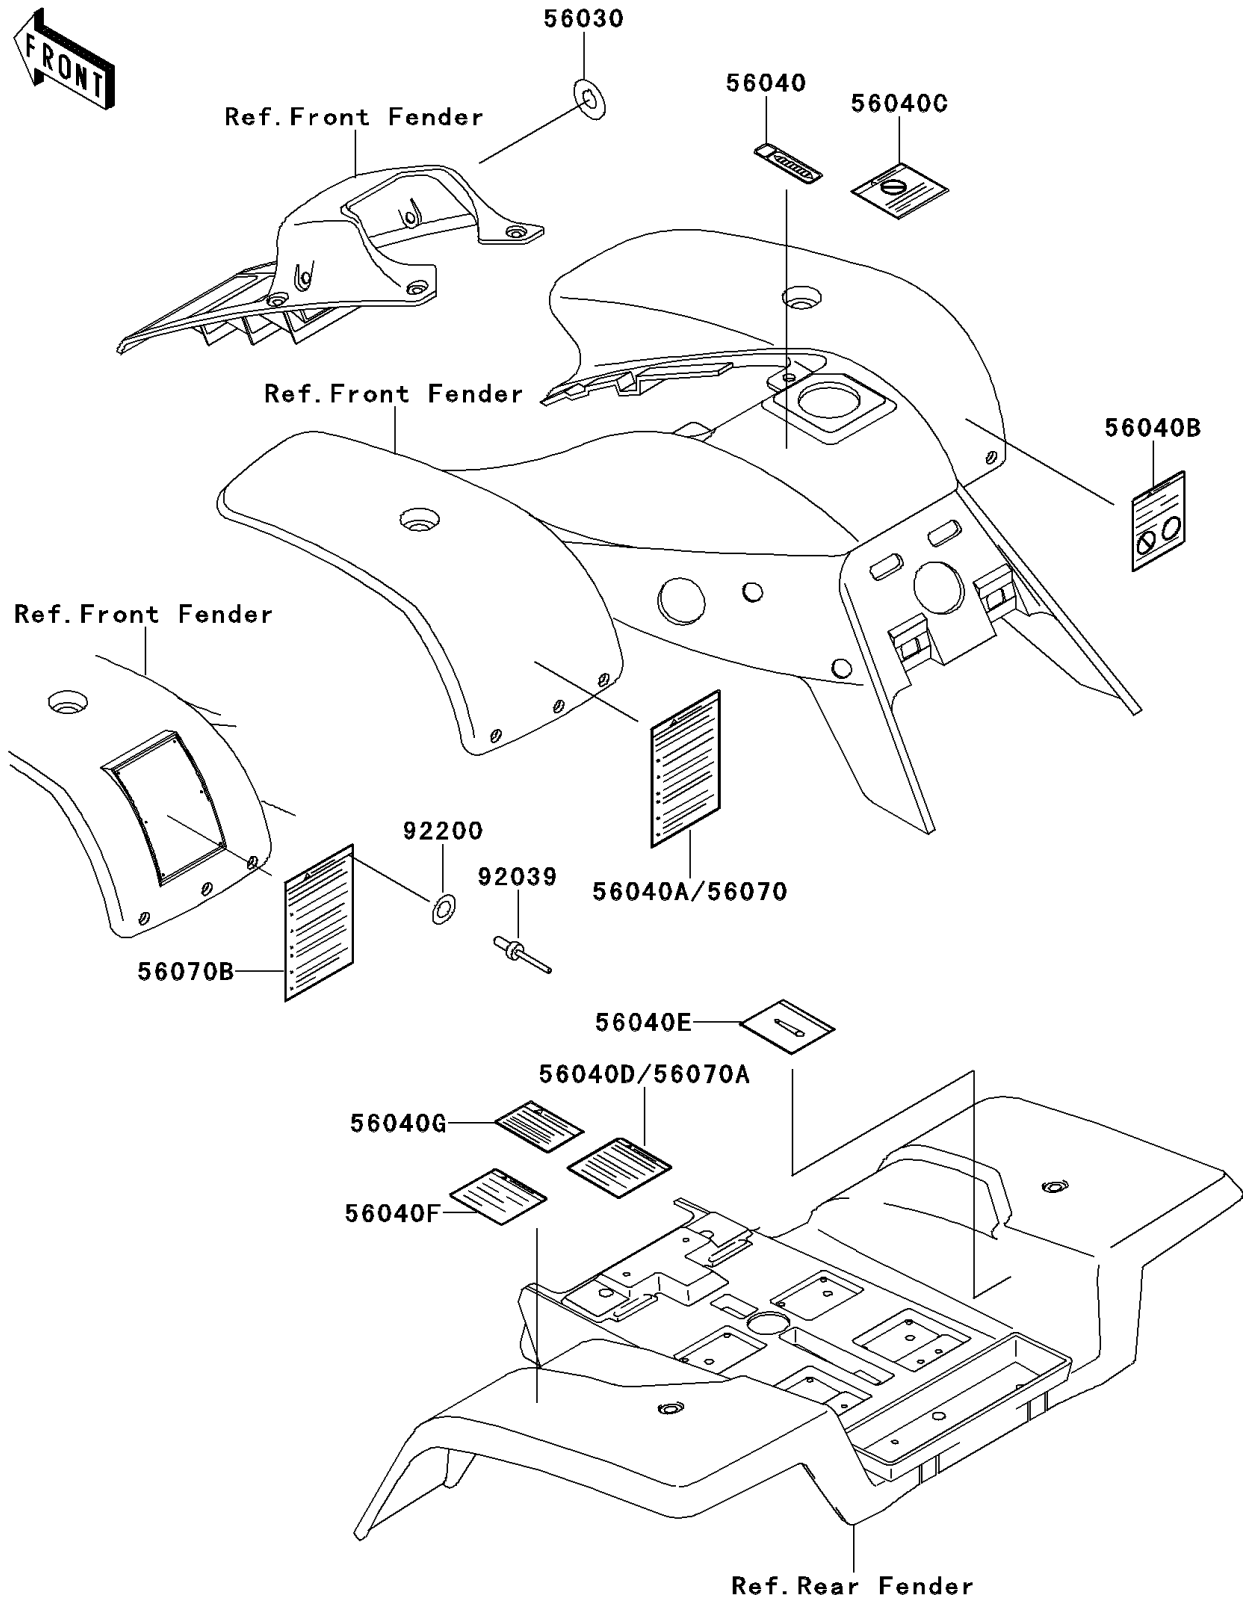

1996 Mojave® 250 PARTS DIAGRAM

Labels

F2860

1996 Mojave® 250 PARTS LIST

Labels

ITEM NAME	PART NUMBER	QUANTITY
LABEL,IGNITION SWITCH (Ref # 56030)	56030-1086	1
LABEL-WARNING,SHIFT PATTERN (Ref # 56040)	56040-1201	1
LABEL-WARNING,SERIOUS INJURY (Ref # 56040A)	56040-1256	1
LABEL-WARNING,TRANSPORT (Ref # 56040B)	56040-1261	1
LABEL-WARNING,UNDER 16 (Ref # 56040C)	56040-1276	1
LABEL-WARNING,NO PASSENGER (Ref # 56040D)	56040-1277	1
LABEL-WARNING,CHAIN SLACK (Ref # 56040E)	56040-1289	1
LABEL-WARNING,TIRE PRESSURE (Ref # 56040F)	56040-1290	1
LABEL-WARNING,MAX VEHICLE LOAD (Ref # 56040G)	56040-1291	1