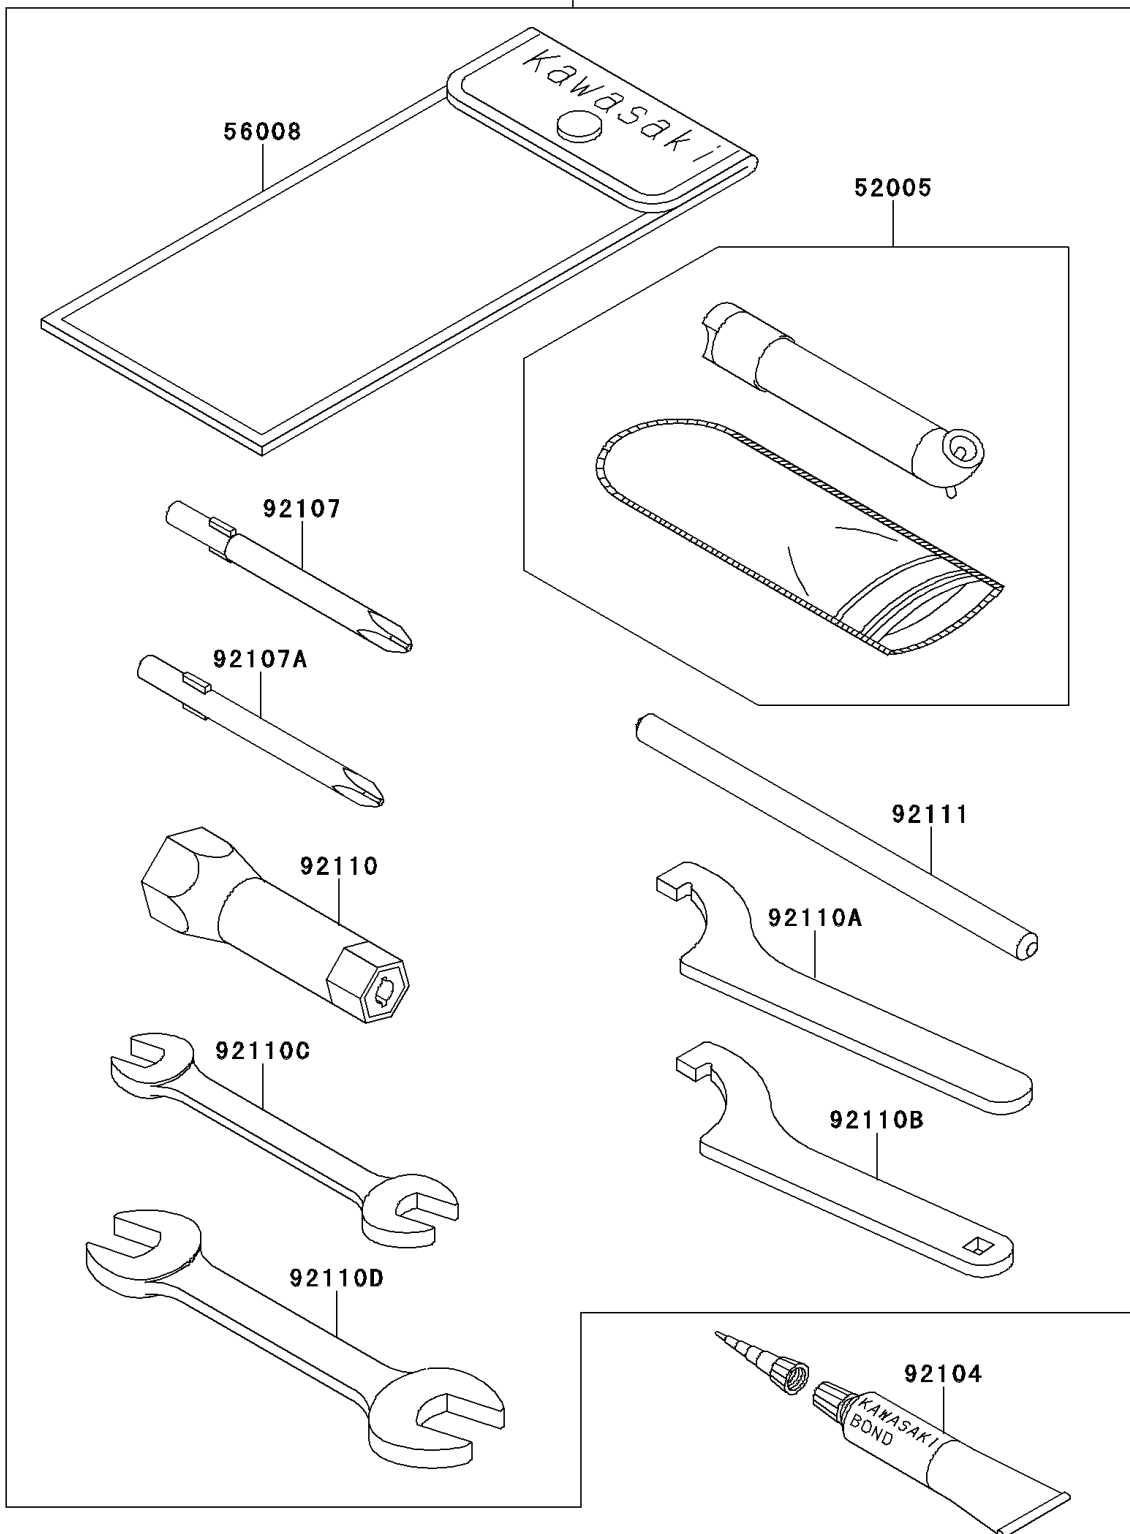

1996 Mojave® 250 PARTS DIAGRAM

Owner's Tools

56007

F2810

1996 Mojave® 250 PARTS LIST

Owner's Tools

| ITEM NAME | PART NUMBER | QUANTITY |
|--|-------------|----------|
| GAUGE,AIR (Ref # 52005) | 52005-1082 | 1 |
| TOOLKIT (Ref # 56007) | 56007-1326 | 1 |
| BAG,TOOL (Ref # 56008) | 56008-1007 | 1 |
| GASKET-LIQUID,TUBE,100G,SILVER (Ref # 92104) | 92104-002 | 1 |
| TOOL-DRIVER,#3PHILLIPS (Ref # 92107) | 92107-005 | 1 |
| TOOL-DRIVER,#2PHILLIPS (Ref # 92107A) | 92107-1053 | 1 |
| TOOL-WRENCH,BOX,18MM (Ref # 92110) | 92110-1111 | 1 |
| TOOL-WRENCH,HOOK (Ref # 92110A) | 92110-1143 | 1 |
| TOOL-WRENCH,HOOK (Ref # 92110B) | 92110-1144 | 1 |
| TOOL-WRENCH,OPEN END,10X12 (Ref # 92110C) | 92110-1152 | 1 |
| TOOL-WRENCH,OPEN END,14X17 (Ref # 92110D) | 92110-1153 | 1 |
| TOOL-BAR,8X150 (Ref # 92111) | 92111-1053 | 1 |