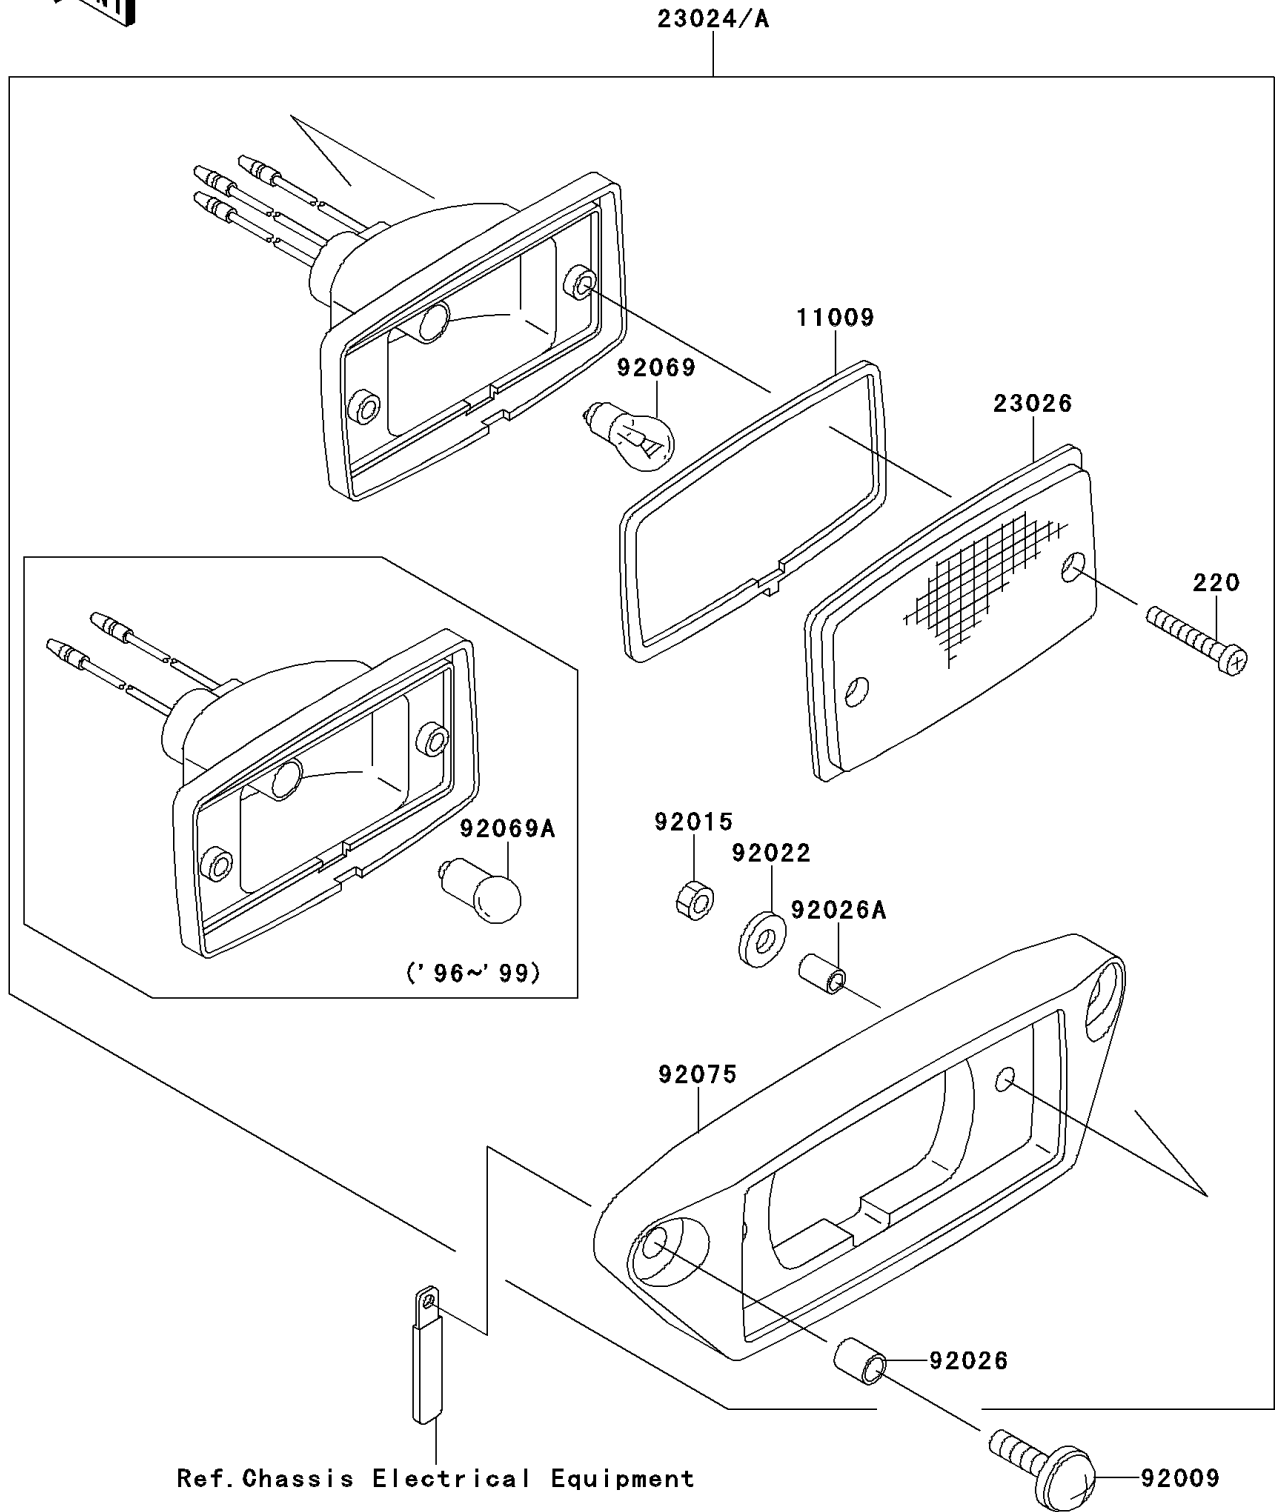

1996 Mojave® 250 PARTS DIAGRAM

Taillight(s)

F2720

1996 Mojave® 250 PARTS LIST

Taillight(s)

ITEM NAME	PART NUMBER	QUANTITY
SCREW-PAN-CROS (Ref # 220)	220C0430	1
GASKET,TAIL LAMP (Ref # 11009)	11009-4004	1
LAMP-ASSY-TAIL (Ref # 23024A)	23024-1123	1
LENS,TAIL LAMP (Ref # 23026)	23026-4003	1
SCREW,6X22,BLACK (Ref # 92009)	92009-1256	1
NUT,4MM (Ref # 92015)	92015-1550	1
WASHER,PLAIN,4MM (Ref # 92022)	92022-1762	1
SPACER,6.3X8.3X10 (Ref # 92026)	92026-1260	1
SPACER,4.5X6.5X10 (Ref # 92026A)	92026-1261	1
BULB,12V 8W (Ref # 92069A)	92069-1012	1
DAMPER,TAIL LAMP (Ref # 92075)	92075-1782	1