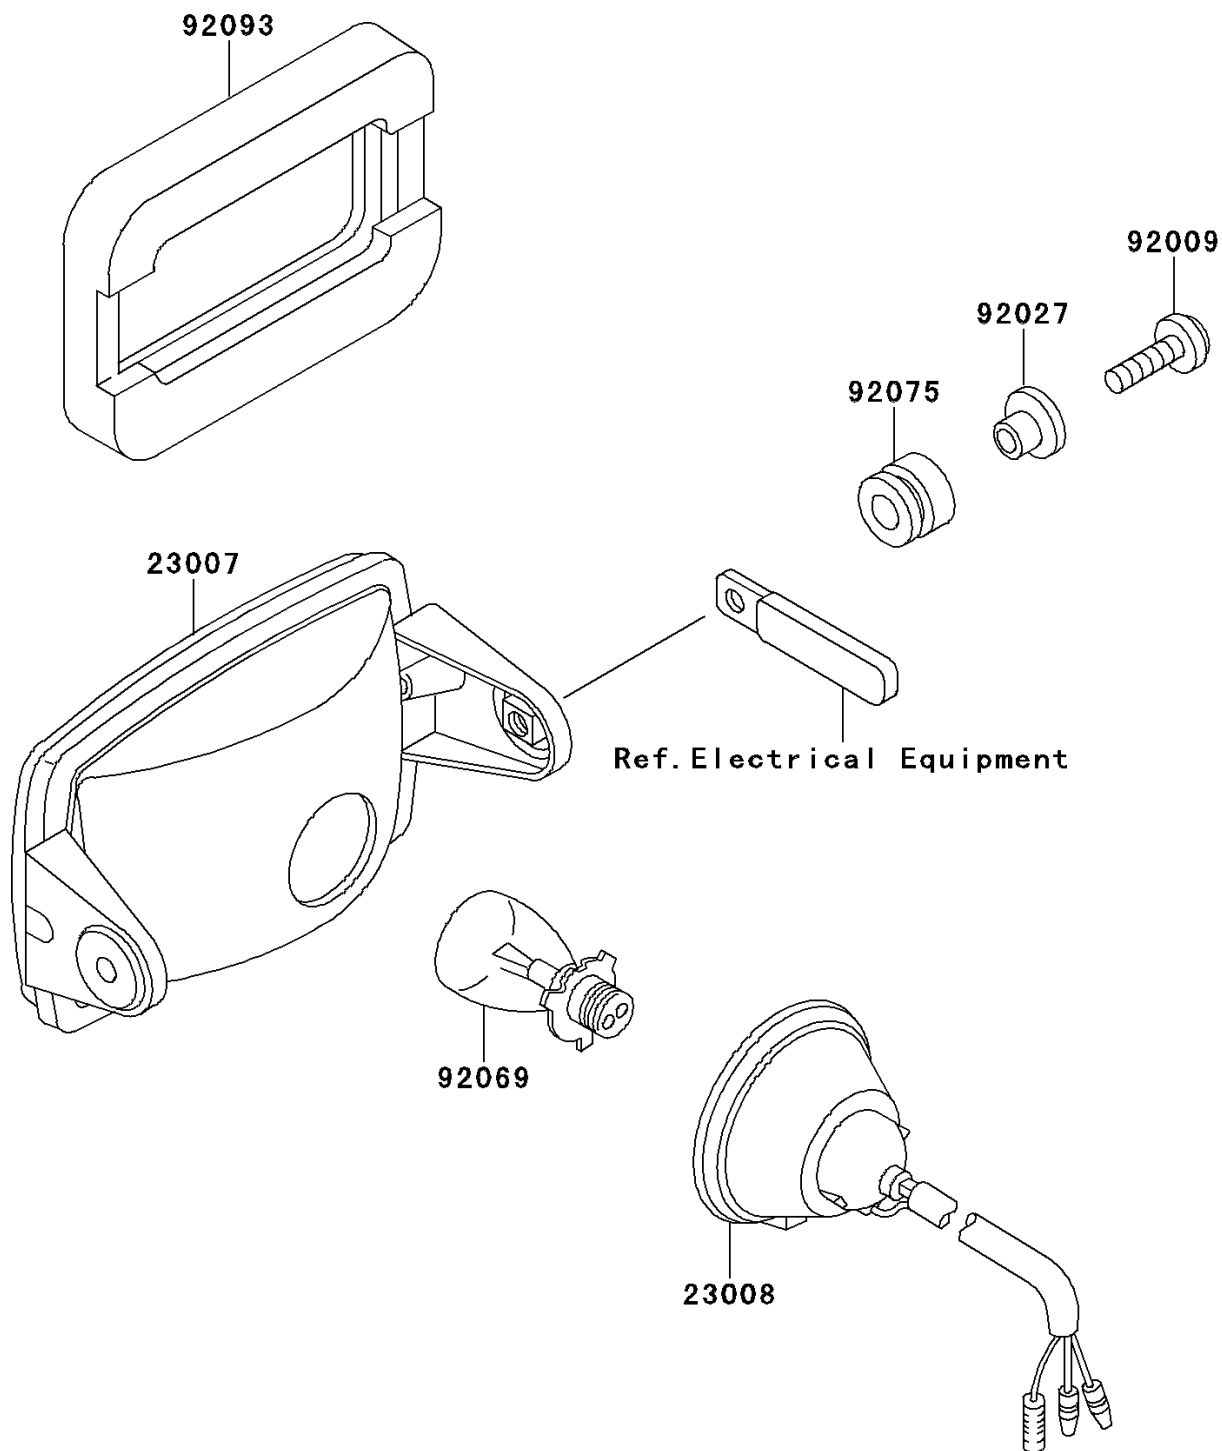

1996 Mojave® 250 PARTS DIAGRAM

Headlight(s)

F2710

1996 Mojave® 250 PARTS LIST

Headlight(s)

ITEM NAME	PART NUMBER	QUANTITY
LENS-COMP,HEAD LAMP (Ref # 23007)	23007-1183	1
SOCKET-ASSY,HEAD LAMP (Ref # 23008)	23008-1358	1
SCREW,6X22,BLACK (Ref # 92009)	92009-1256	1
COLLAR,L=13.1,BLACK (Ref # 92027)	92027-1450	1
BULB,12V 45/45W (Ref # 92069)	92069-1061	1
DAMPER (Ref # 92075)	92075-1690	1
SEAL,HEAD LAMP (Ref # 92093)	92093-1222	1