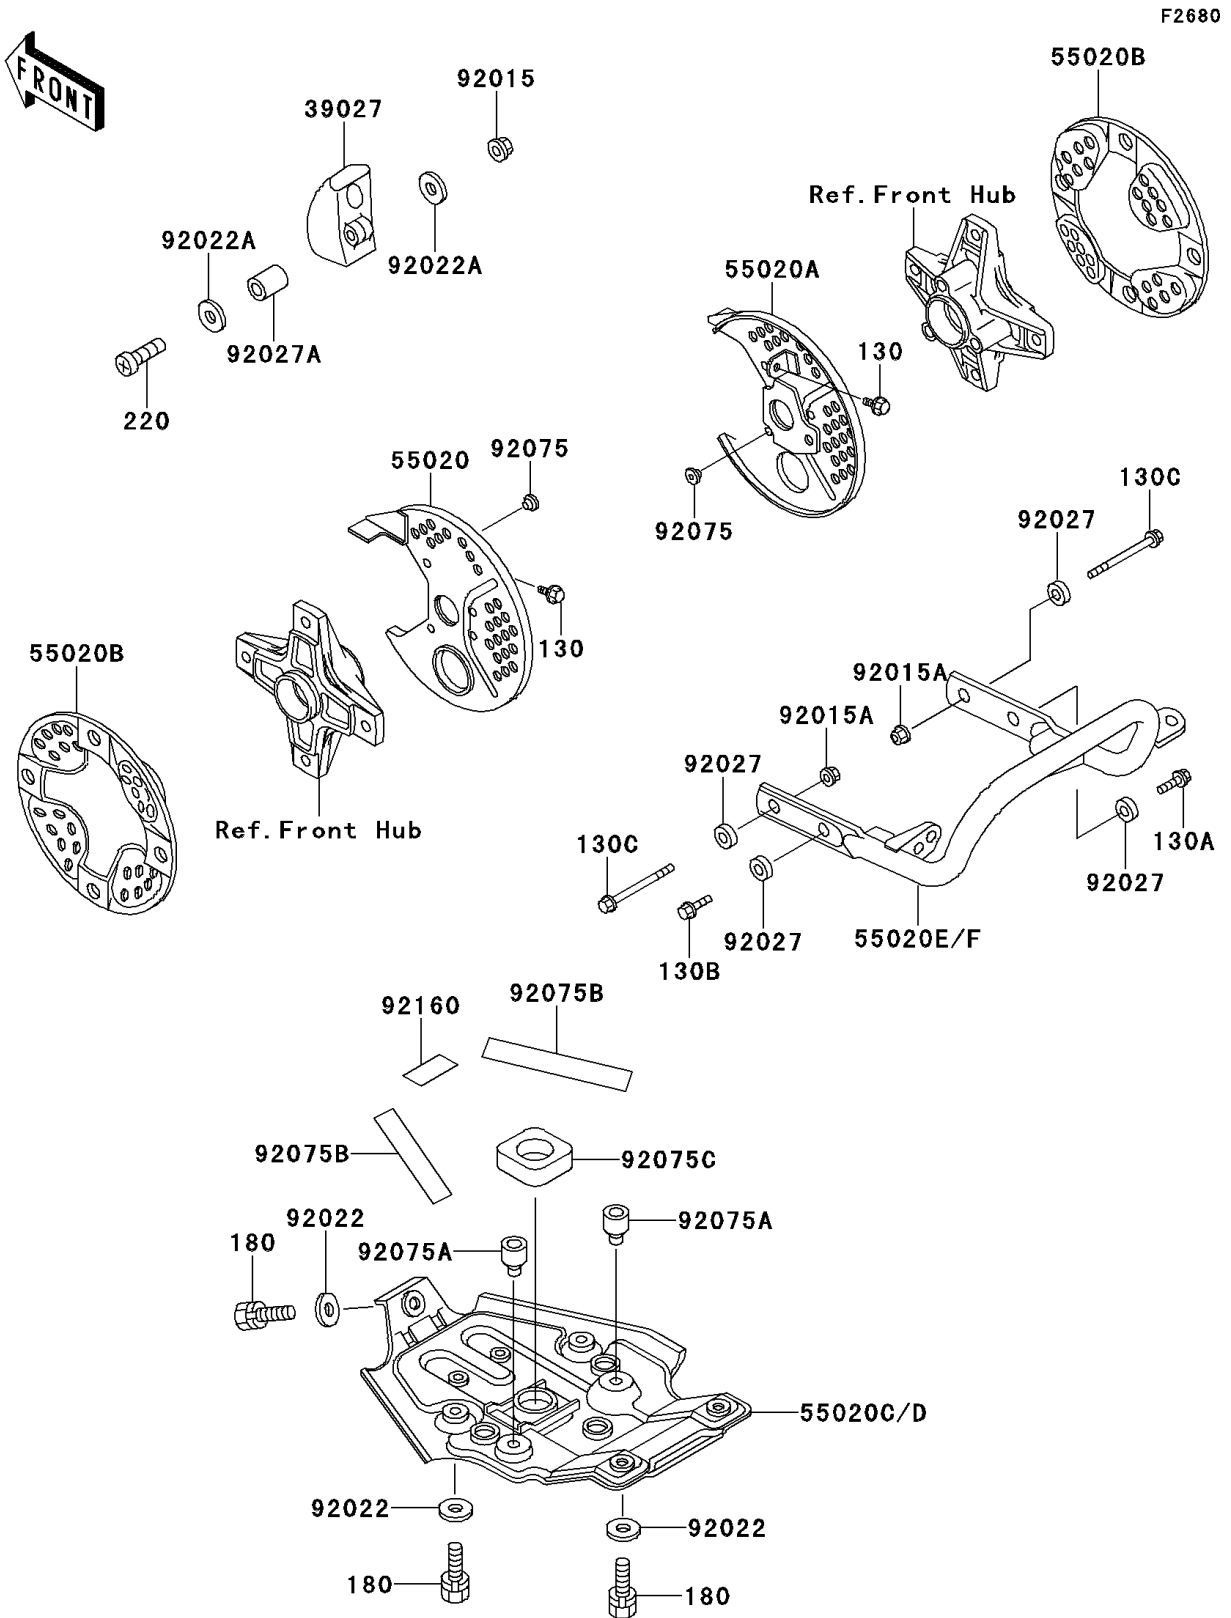

1996 Mojave® 250 PARTS DIAGRAM

Guard(s)

1996 Mojave® 250 PARTS LIST

Guard(s)

ITEM NAME	PART NUMBER	QUANTITY
BOLT-FLANGED,6X10 (Ref # 130)	130B0610	1
BOLT-FLANGED,8X25 (Ref # 130A)	130G0825	1
BOLT-FLANGED,8X30 (Ref # 130B)	130J0830	1
BOLT-FLANGED (Ref # 130C)	130Z0865	1
BOLT-UPSET-WS,6X16 (Ref # 180)	180G0616	1
SCREW-PAN-CROS,6X30,BLACK (Ref # 220)	220C0630	1
BUMPER-FRONT (Ref # 39027)	39027-1051	1
GUARD,FRONT HUB,INNER,LH (Ref # 55020)	55020-1223	1
GUARD,FRONT HUB,INNER,RH (Ref # 55020A)	55020-1224	1
GUARD,FRONT HUB,OUTER (Ref # 55020B)	55020-1263	1
GUARD,ENGINE,L.GREEN (Ref # 55020C)	55020-1458-CC	1
GUARD,RR (Ref # 55020E)	55020-1525	1
NUT,FLANGED,6MM,BLACK (Ref # 92015)	92015-1233	1
NUT,8MM (Ref # 92015A)	92015-1432	1
WASHER,6.5X20X1.6 (Ref # 92022)	92022-125	1
WASHER,7X16X1.2 (Ref # 92022A)	92022-1344	1
COLLAR,10X21.3X7 (Ref # 92027)	92027-1817	1
COLLAR,6.8X10X20 (Ref # 92027A)	92027-1856	1
DAMPER,INNER (Ref # 92075)	92075-1822	1
DAMPER (Ref # 92075A)	92075-1828	1
DAMPER (Ref # 92075B)	92075-1829	1
DAMPER (Ref # 92075C)	92075-1872	1
DAMPER (Ref # 92160)	92160-1102	1