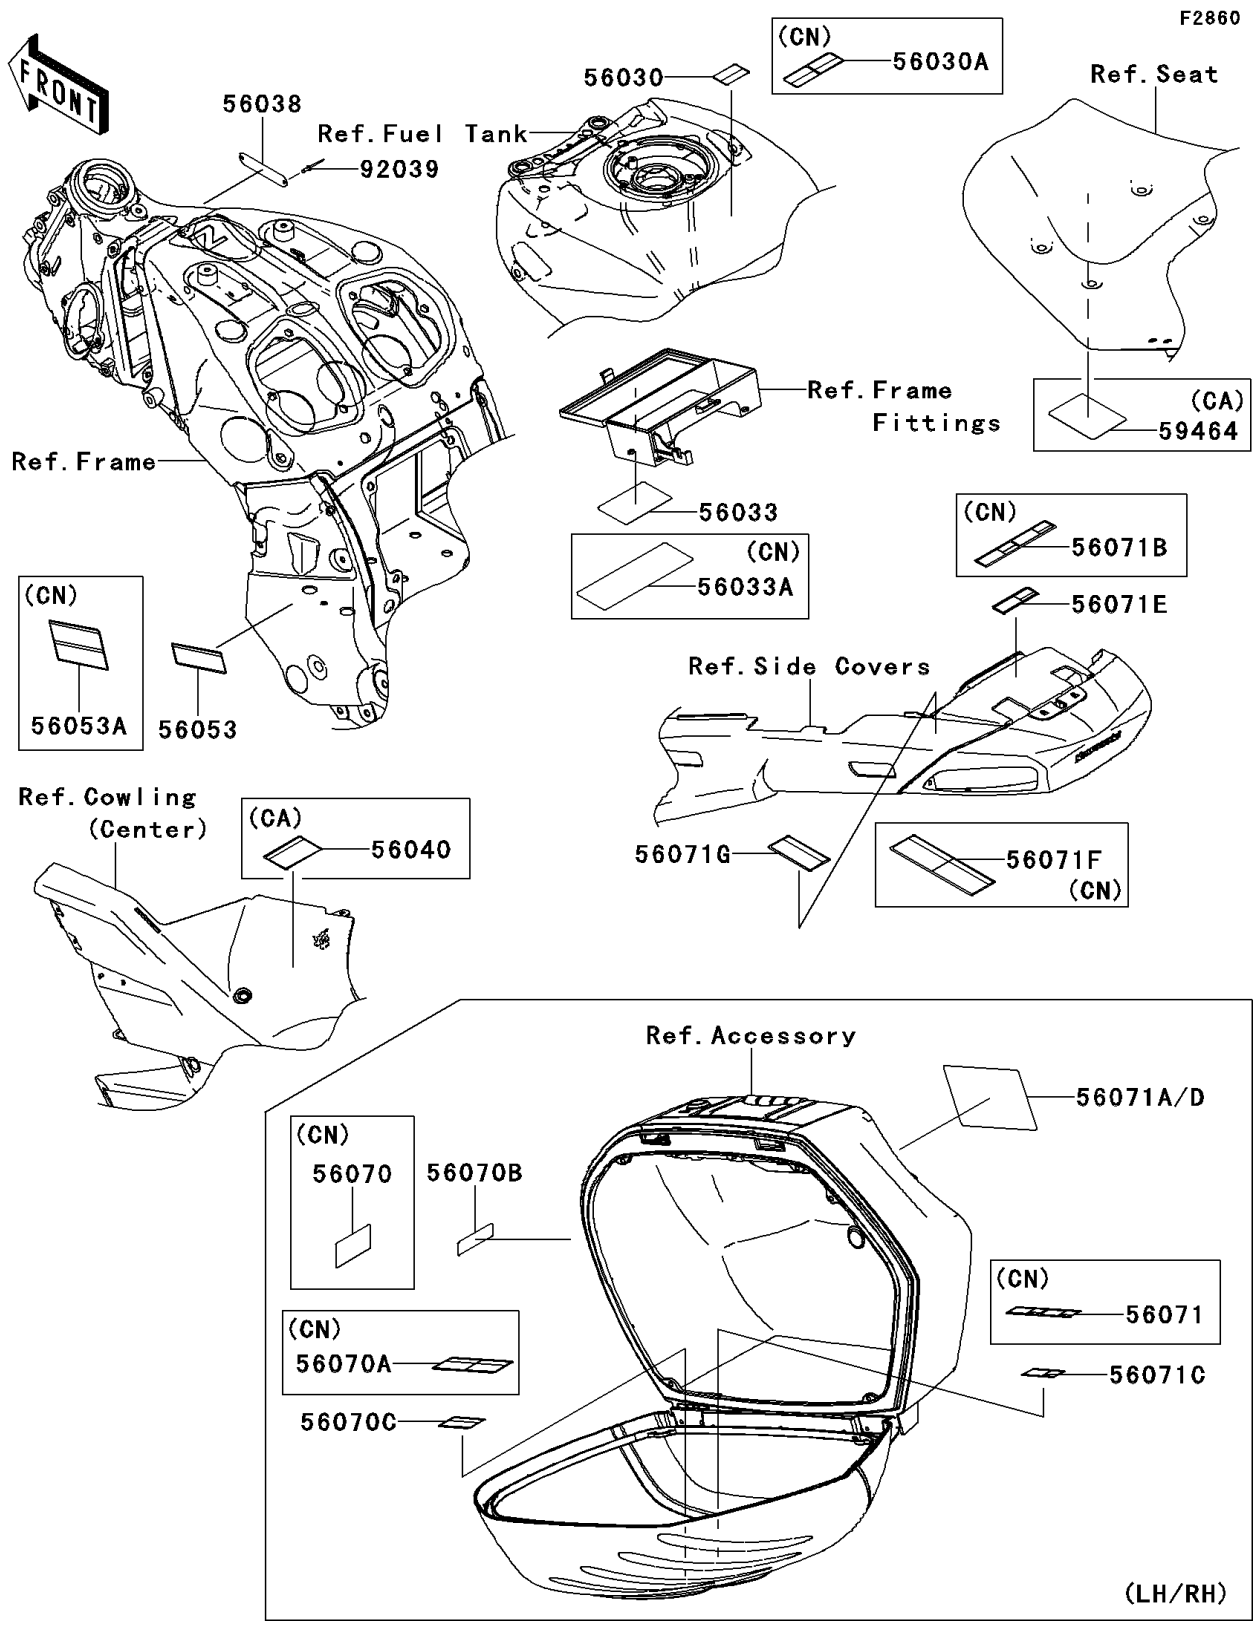

2008 Concoors™ 14 PARTS DIAGRAM

Labels

2008 Concours™ 14 PARTS LIST

Labels

ITEM NAME	PART NUMBER	QUANTITY
LABEL-BRAND,KAWASAKI (Ref # 56038)	56038-1054	1
RIVET (Ref # 92039)	92039-1251	1
LABEL,GASOLINE (Ref # 56030)	56030-1177	1
LABEL,GASOLINE (Ref # 56030A)	56030-1178	1
LABEL-MANUAL,DAILY SAFETY (Ref # 56033)	56033-0208	1
LABEL-MANUAL,DAILY SAFETY (Ref # 56033A)	56033-0209	1
LABEL-WARNING,EVAPO (Ref # 56040)	56040-1121	1
LABEL-SPECIFICATION,TIRE&LOAD (Ref # 56053)	56053-0230	1
LABEL-SPECIFICATION,TIRE&LOAD (Ref # 56053A)	56053-0232	1
LABEL-WARNING,SIDE BAG (Ref # 56070)	56070-1154	1
LABEL-WARNING,SIDE BAG (Ref # 56070A)	56070-1155	1
LABEL-WARNING,SIDE BAG (Ref # 56070B)	56070-1283	1
LABEL-WARNING,SIDE BAG (Ref # 56070C)	56070-1284	1
LABEL-WARNING,SADDLE BAG (Ref # 56071)	56071-0017	1
LABEL-WARNING,SADDLE BAG LOCK (Ref # 56071A)	56071-0018	1
LABEL-WARNING,CARRIER (Ref # 56071B)	56071-0030	1
LABEL-WARNING,SADDLE BAG (Ref # 56071C)	56071-0032	1
LABEL-WARNING,SADDLE BAG LOCK (Ref # 56071D)	56071-0033	1
LABEL-WARNING,CARRIER (Ref # 56071E)	56071-0034	1
LABEL-WARNING,SADDLE BAG (Ref # 56071F)	56071-0042	1
LABEL-WARNING,SADDLE BAG (Ref # 56071G)	56071-0043	1
LABEL-CERTIFICATION,EVAPO ROUT (Ref # 59464)	59464-0706	1