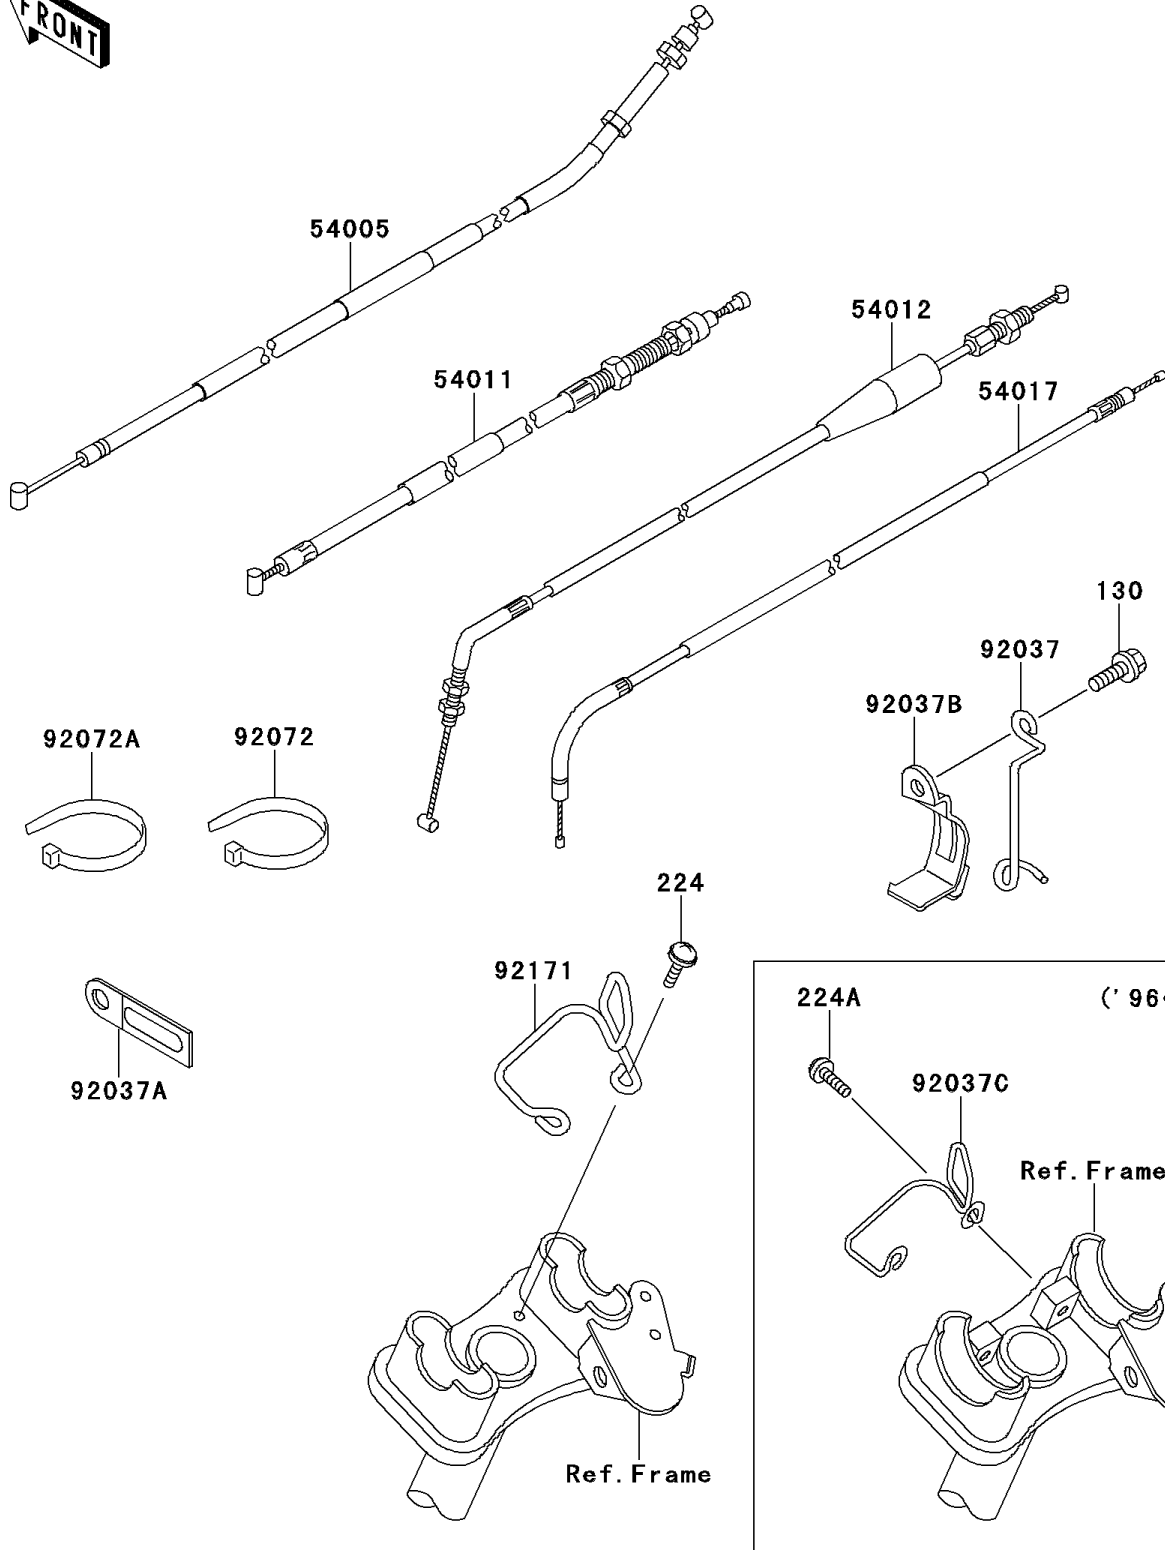

1996 Mojave® 250 PARTS DIAGRAM

Cables

F2540

1996 Mojave® 250 PARTS LIST

Cables

ITEM NAME	PART NUMBER	QUANTITY
BOLT-FLANGED,6X12 (Ref # 130)	130B0612	1
SCREW-PAN-WP-CROS (Ref # 224A)	224C0614	1
CABLE-BRAKE,PARKING (Ref # 54005)	54005-1131	1
CABLE-CLUTCH (Ref # 54011)	54011-1266	1
CABLE-THROTTLE (Ref # 54012)	54012-1301	1
CABLE-STARTER (Ref # 54017)	54017-1080	1
CLAMP,CABLE (Ref # 92037)	92037-1779	1
CLAMP (Ref # 92037A)	92037-1780	1
CLAMP,CABLE (Ref # 92037B)	92037-1806	1
CLAMP,CABLE (Ref # 92037C)	92037-1819	1
BAND,L=123 (Ref # 92072)	92072-030	1
BAND,L=149 (Ref # 92072A)	92072-031	1