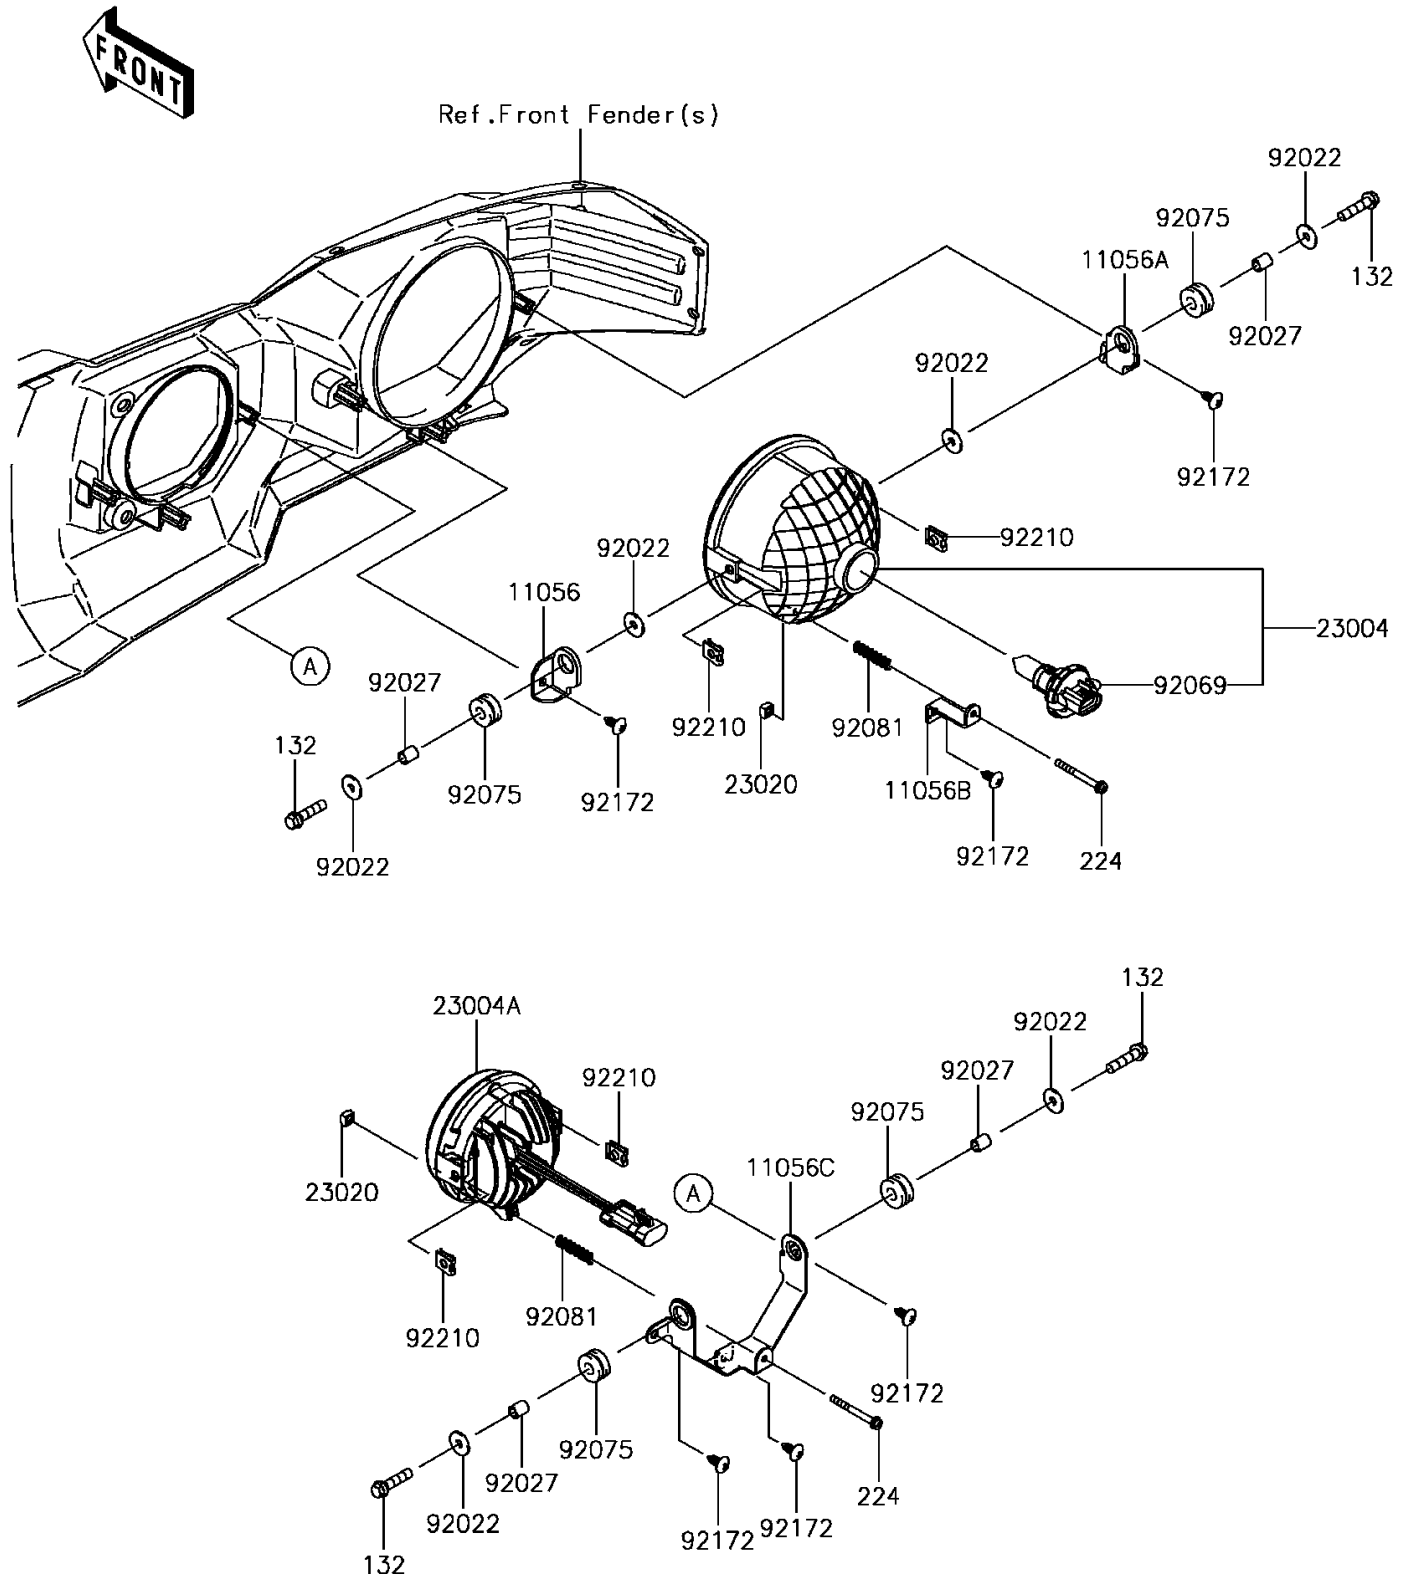

## 2017 MULE PRO-FX™ EPS Camo PARTS DIAGRAM

Headlight(s)

F2710

## 2017 MULE PRO-FX™ EPS Camo PARTS LIST

Headlight(s)

ITEM NAME	PART NUMBER	QUANTITY
BRACKET,LH (Ref # 11056)	11056-2931	1
BRACKET,RH (Ref # 11056A)	11056-2932	1
BRACKET (Ref # 11056B)	11056-2933	1
BRACKET,LAMP STAY (Ref # 11056C)	11056-3857	1
BOLT-FLANGED-SMALL,6X25 (Ref # 132)	132BA0625	1
SCREW-PAN-WP-CROS (Ref # 224)	224AA0440	1
LAMP-HEAD (Ref # 23004)	23004-0339	1
LAMP-HEAD,LED (Ref # 23004A)	23004-0341	1
NUT,4MM,FOCUS ADJUST (Ref # 23020)	23020-018	1
WASHER,6.5X20X1.6 (Ref # 92022)	92022-125	1
COLLAR,6.8X10X12 (Ref # 92027)	92027-162	1
BULB,H13-12-8V (Ref # 92069)	92069-0082	1
DAMPER,10X24X12 (Ref # 92075)	92075-1690	1
SPRING,FOCUS ADJUST (Ref # 92081)	92081-1896	1
SCREW,6X16 (Ref # 92172)	92172-0284	1
NUT (Ref # 92210)	92210-1125	1