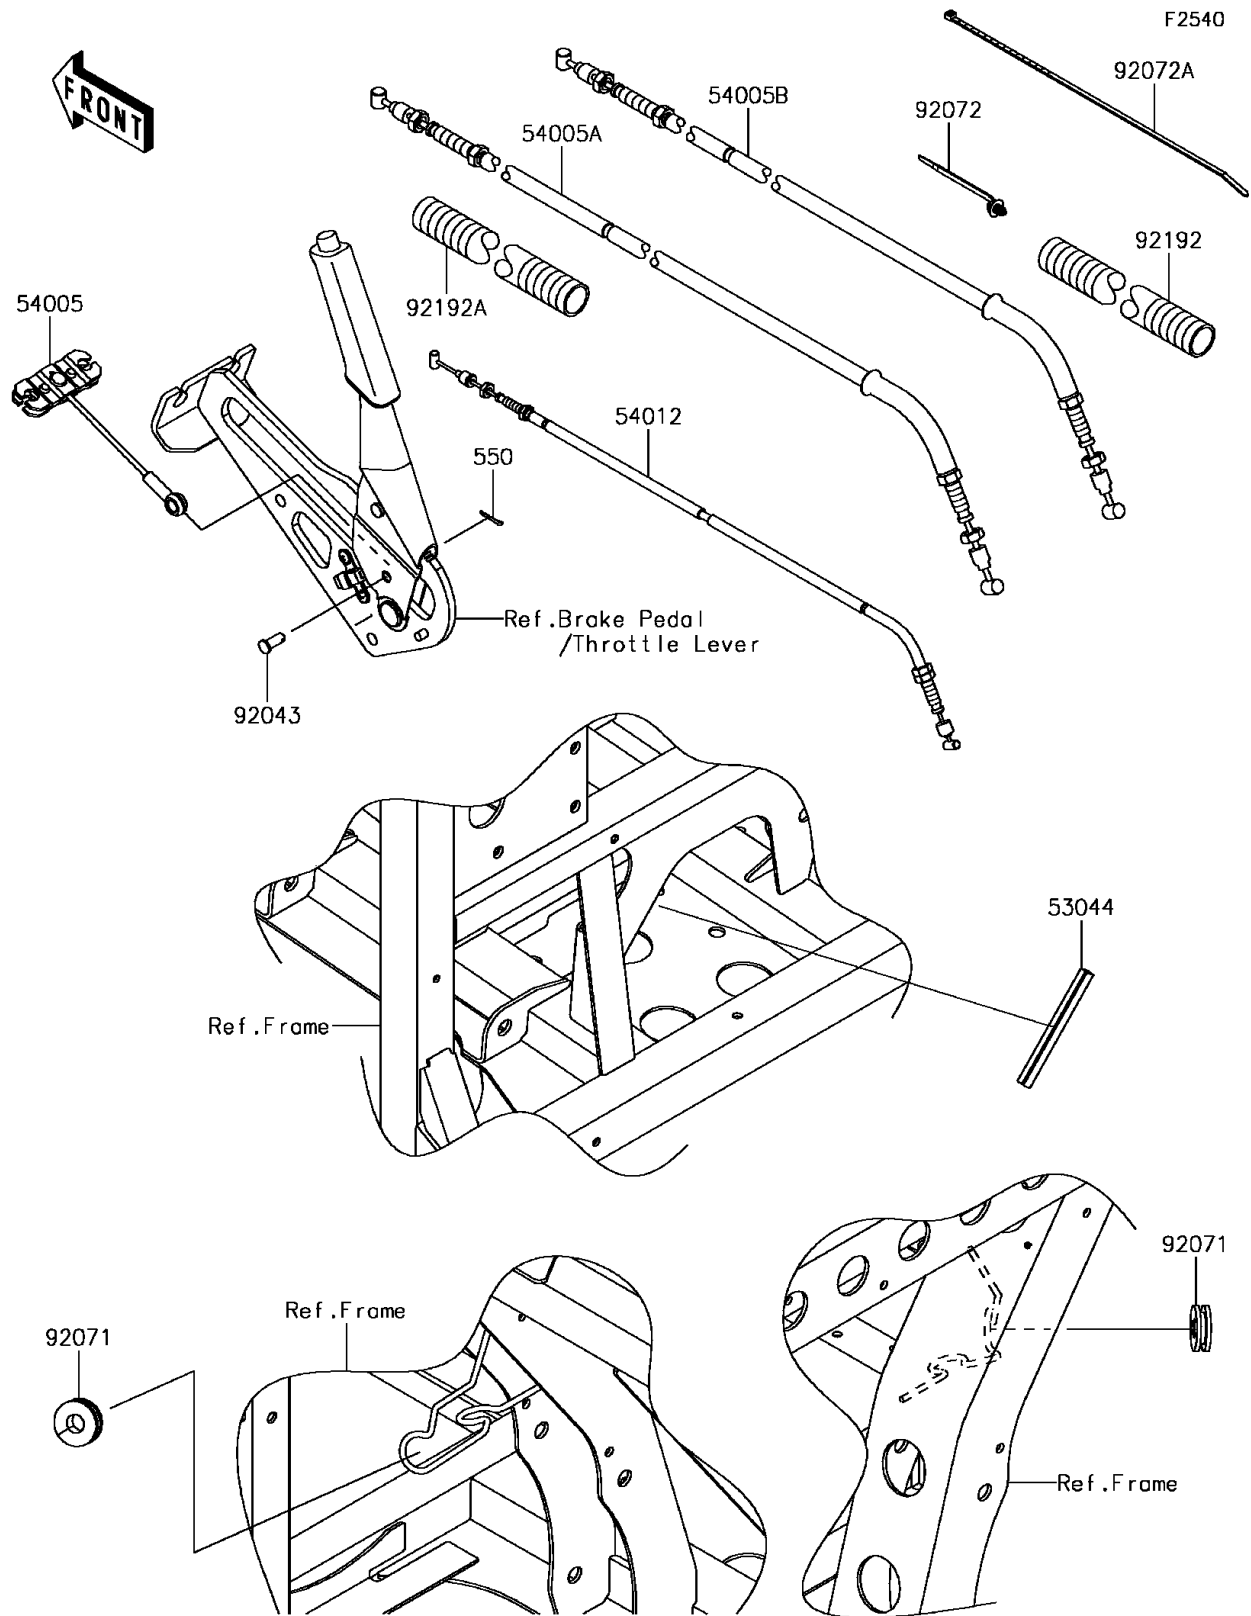

## 2017 MULE PRO-FX™ EPS Camo PARTS DIAGRAM

Cables

## 2017 MULE PRO-FX™ EPS Camo PARTS LIST

### Cables

ITEM NAME	PART NUMBER	QUANTITY
TRIM,L=111 (Ref # 53044)	53044-7502	1
CABLE-BRAKE,PARKING,FR (Ref # 54005)	54005-0035	1
CABLE-BRAKE,PARKING,LH (Ref # 54005A)	54005-0039	1
CABLE-BRAKE,PARKING,RH (Ref # 54005B)	54005-0040	1
CABLE-THROTTLE (Ref # 54012)	54012-0639	1
PIN-COTTER,2.5X18 (Ref # 550)	550AA2518	1
PIN (Ref # 92043)	92043-1039	1
GROMMET (Ref # 92071)	92071-0029	1
BAND (Ref # 92072)	92072-1414	1
BAND,L=292.1 (Ref # 92072A)	92072-3509	1
TUBE,CONVOLUTED,25.1X30X260 (Ref # 92192)	92192-1363	1
TUBE,CONVOLUTED,25.1X30X210 (Ref # 92192A)	92192-1391	1