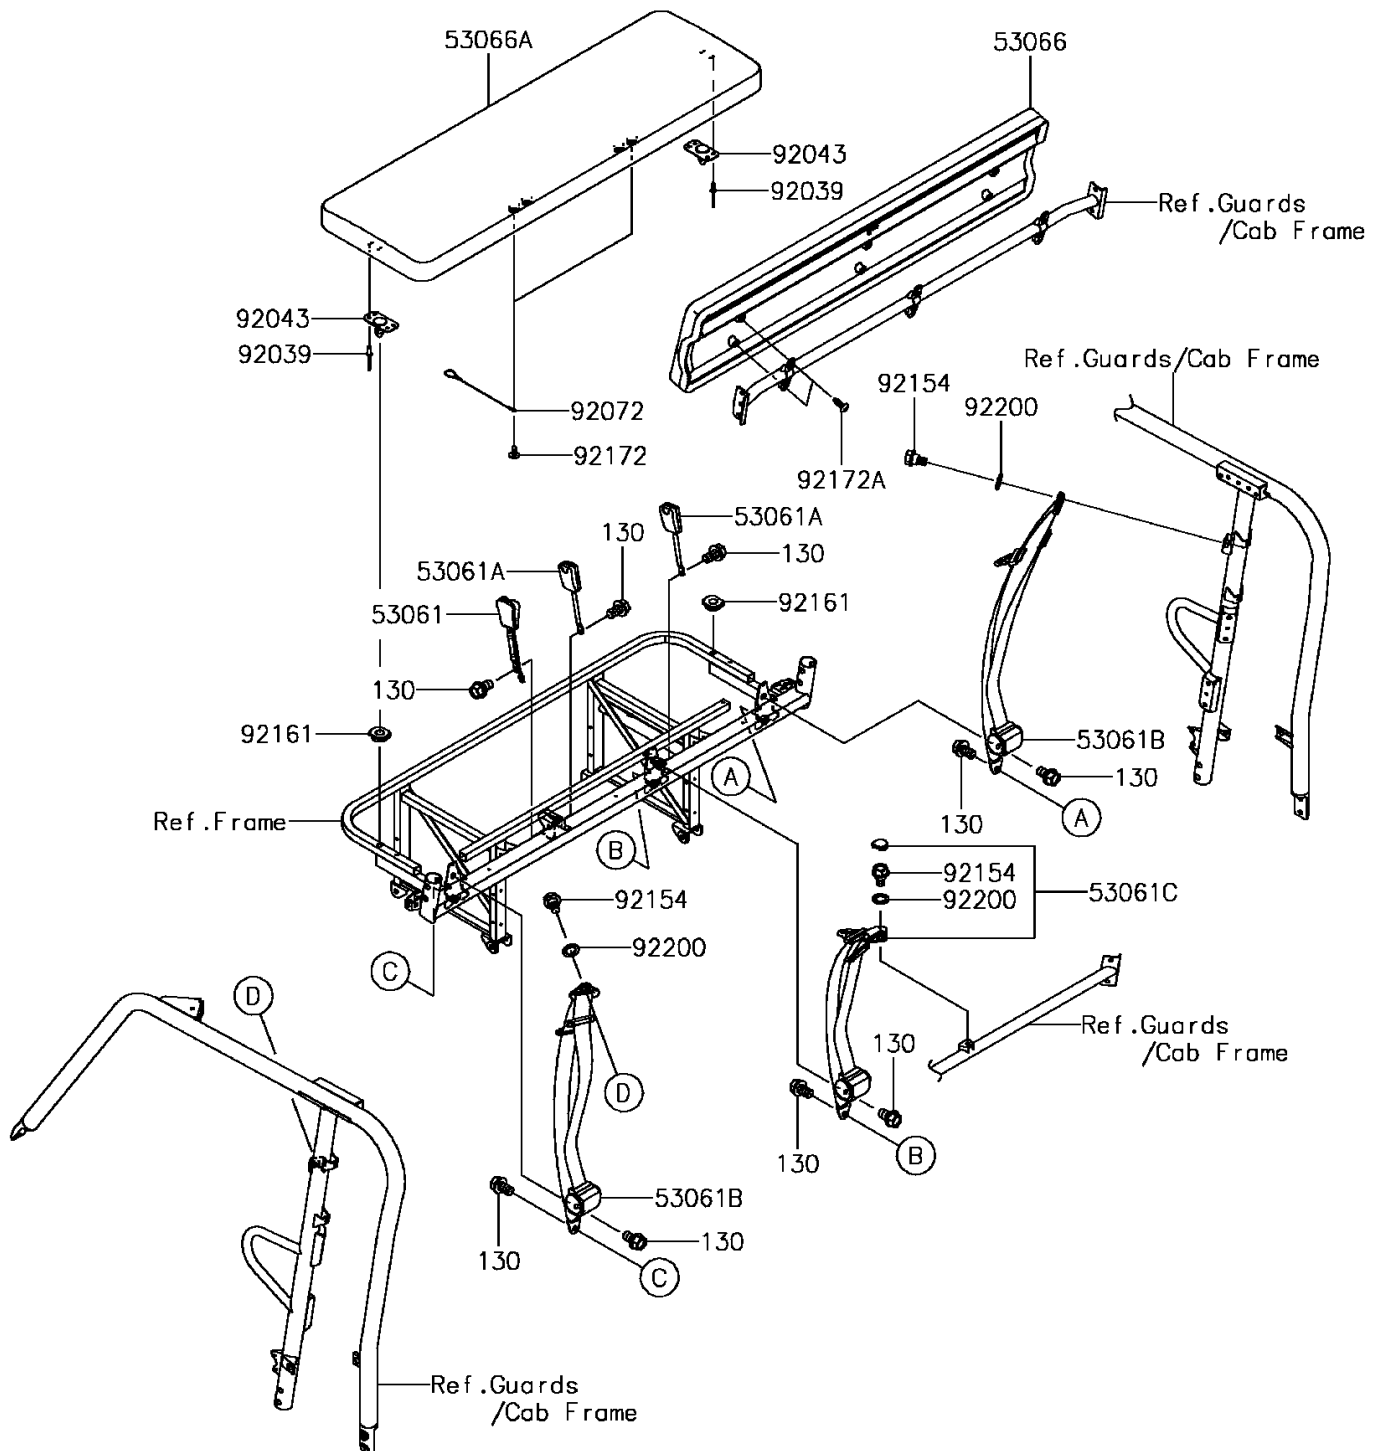

## 2017 MULE PRO-FX™ EPS Camo PARTS DIAGRAM

Seat

F2510

## 2017 MULE PRO-FX™ EPS Camo PARTS LIST

Seat

ITEM NAME	PART NUMBER	QUANTITY
BOLT-FLANGED,12X20 (Ref # 130)	130BA1220	1
BELT-SEAT,BUCKLE,SW. (Ref # 53061)	53061-0038	1
BELT-SEAT,BUCKLE (Ref # 53061A)	53061-0039	1
BELT-SEAT,FR,LH&RH (Ref # 53061B)	53061-0045	1
BELT-SEAT,MIDDLE (Ref # 53061C)	53061-0046	1
SEAT-ASSY,BACK,BLACK (Ref # 53066)	53066-0426-MA	1
SEAT-ASSY,BOTTOM,BLACK (Ref # 53066A)	53066-0495-MA	1
RIVET (Ref # 92039)	92039-0747	1
PIN (Ref # 92043)	92043-0859	1
BAND (Ref # 92072)	92072-0769	1
BOLT,FLANGED,10X19.5 (Ref # 92154)	92154-1959	1
DAMPER,10.5X30X8.2 (Ref # 92161)	92161-1784	1
SCREW,6X16 (Ref # 92172)	92172-0284	1
SCREW,TAPPING,6X20 (Ref # 92172A)	92172-0488	1
WASHER,16X22X2 (Ref # 92200)	92200-1798	1