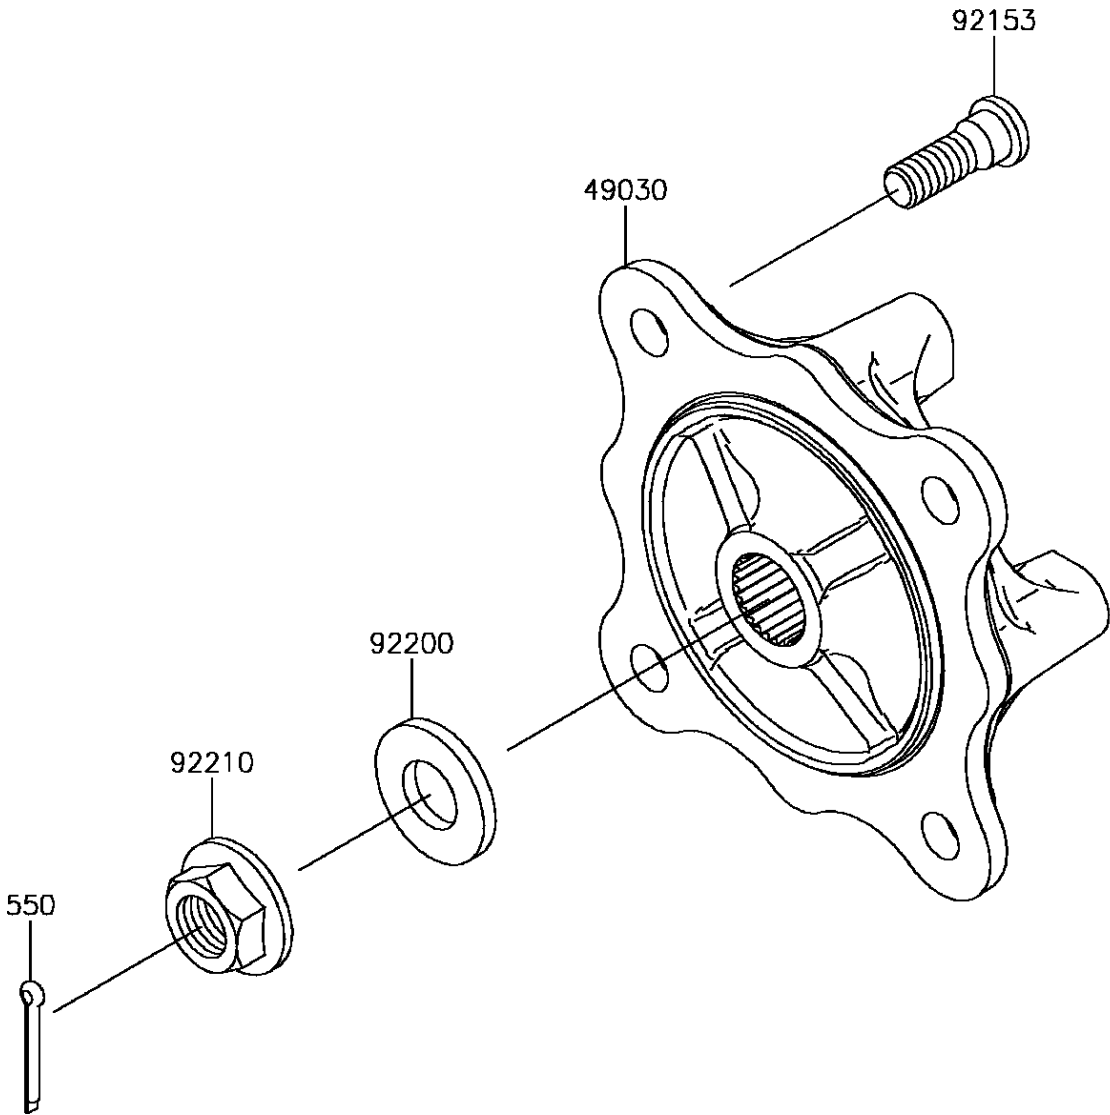

2017 MULE PRO-FX™ EPS Camo PARTS DIAGRAM

Front Hubs/Brakes

F2230

2017 MULE PRO-FX™ EPS Camo PARTS LIST

Front Hubs/Brakes

ITEM NAME	PART NUMBER	QUANTITY
HUB,FR (Ref # 49030)	49030-0048	1
PIN-COTTER,4.0X30 (Ref # 550)	550AA4030	1
BOLT,12MM (Ref # 92153)	92153-1915	1
WASHER,20.3X41X4.5 (Ref # 92200)	92200-0921	1
NUT,FLANGED,20MM (Ref # 92210)	92210-2093	1