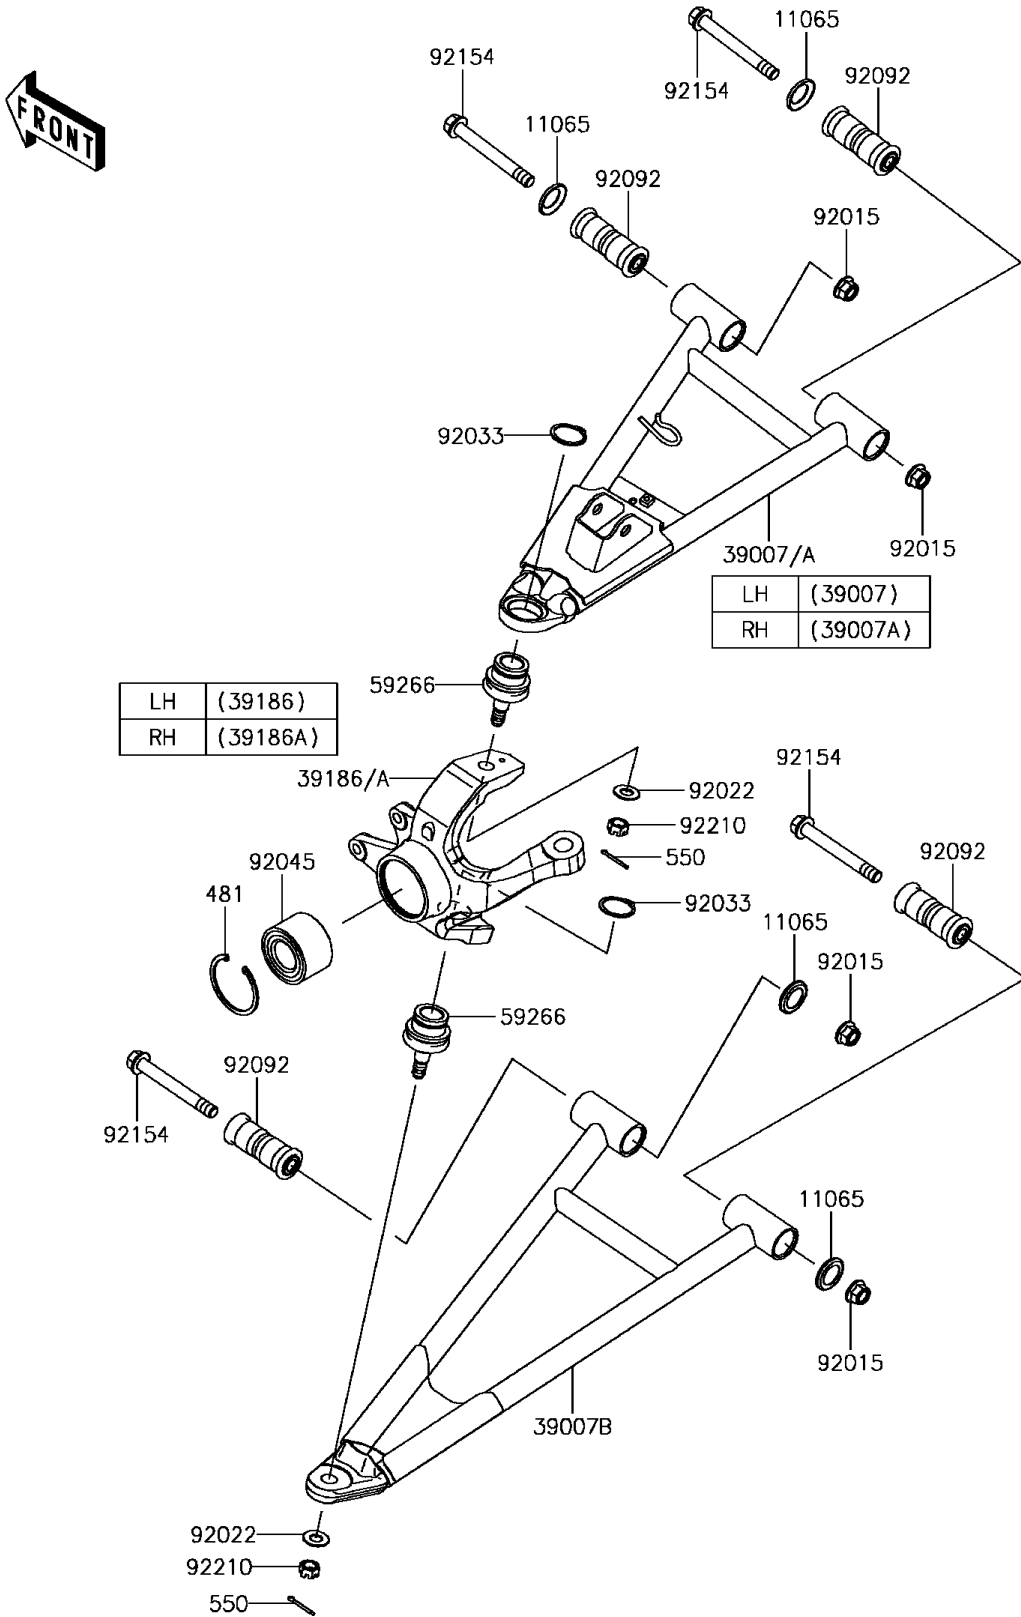

## 2017 MULE PRO-FX™ EPS Camo PARTS DIAGRAM

Front Suspension

F2152

## 2017 MULE PRO-FX™ EPS Camo PARTS LIST

### Front Suspension

ITEM NAME	PART NUMBER	QUANTITY
CAP,ARM (Ref # 11065)	11065-0838	1
ARM-SUSP,FR,UPP,LH (Ref # 39007)	39007-0377	1
ARM-SUSP,FR,UPP,RH (Ref # 39007A)	39007-0378	1
ARM-SUSP,FR,LWR,LH&RH (Ref # 39007B)	39007-0383	1
KNUCKLE,FR,LH (Ref # 39186)	39186-0319	1
KNUCKLE,FR,RH (Ref # 39186A)	39186-0320	1
CIRCLIP-TYPE-C (Ref # 481)	481J6000	1
PIN-COTTER,3.0X25 (Ref # 550)	550AA3025	1
JOINT-BALL (Ref # 59266)	59266-0711	1
NUT,LOCK,FLANGED,12MM (Ref # 92015)	92015-1433	1
WASHER (Ref # 92022)	92022-1831	1
RING-SNAP,C-TYPE,32MM (Ref # 92033)	92033-1262	1
BEARING-BALL,30X60X37 (Ref # 92045)	92045-0762	1
BUSHING-RUBBER,12X20X78 (Ref # 92092)	92092-0028	1
BOLT,FLANGED,12X100 (Ref # 92154)	92154-1318	1
NUT,CASTLE,12MM (Ref # 92210)	92210-0395	1