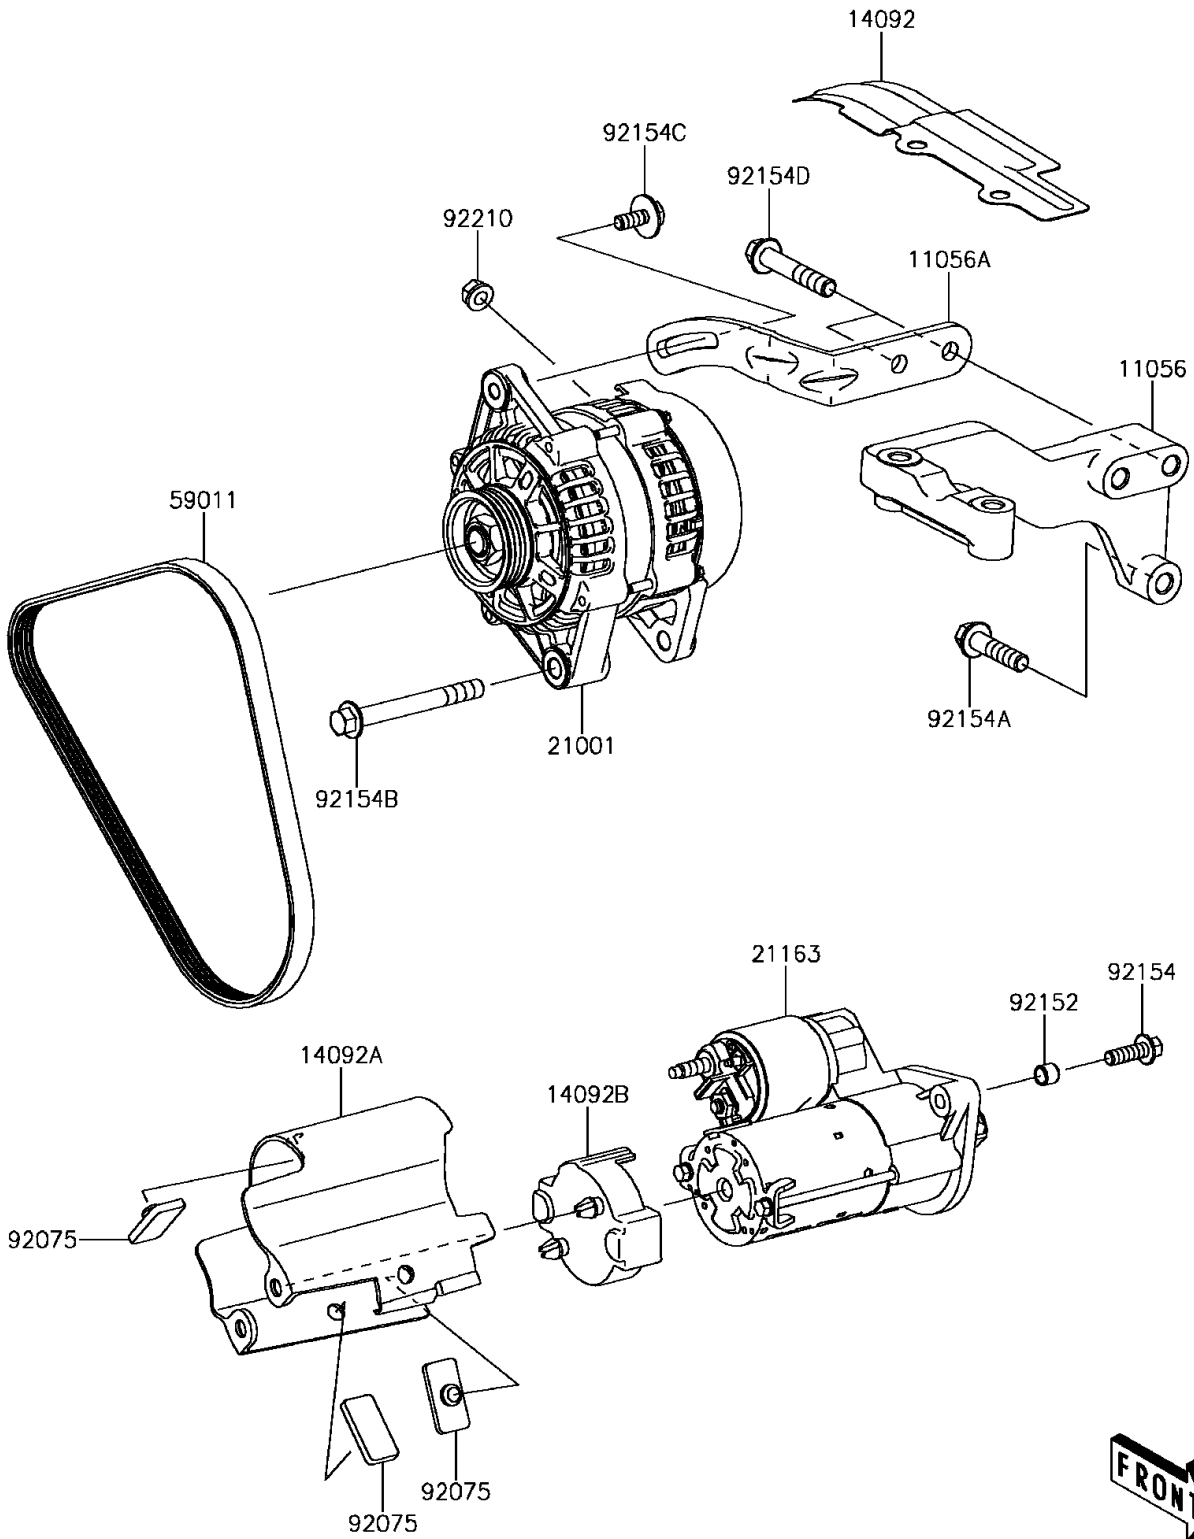

2017 MULE PRO-FX™ EPS Camo PARTS DIAGRAM

Starter Motor

E1840

2017 MULE PRO-FX™ EPS Camo PARTS LIST

Starter Motor

ITEM NAME	PART NUMBER	QUANTITY
BRACKET,SUSPENSION,RR (Ref # 11056)	11056-7083	1
BRACKET (Ref # 11056A)	11056-7084	1
COVER,ALTER BELT (Ref # 14092)	14092-1198	1
COVER,STARTER BODY (Ref # 14092A)	14092-1199	1
COVER,STARTER END FACE (Ref # 14092B)	14092-1200	1
GENERATOR (Ref # 21001)	21001-0606	1
STARTER-ELECTRIC (Ref # 21163)	21163-0751	1
BELT (Ref # 59011)	59011-0041	1
DAMPER (Ref # 92075)	92075-1054	1
COLLAR (Ref # 92152)	92152-1961	1
BOLT,FLANGED,8X25 (Ref # 92154)	92154-1602	1
BOLT,FLANGED,10X40 (Ref # 92154A)	92154-1604	1
BOLT,FLANGED,10X90 (Ref # 92154B)	92154-1605	1
BOLT,8X20 (Ref # 92154C)	92154-1606	1
BOLT,FLANGED,10X55 (Ref # 92154D)	92154-1607	1
NUT,6MM (Ref # 92210)	92210-0960	1