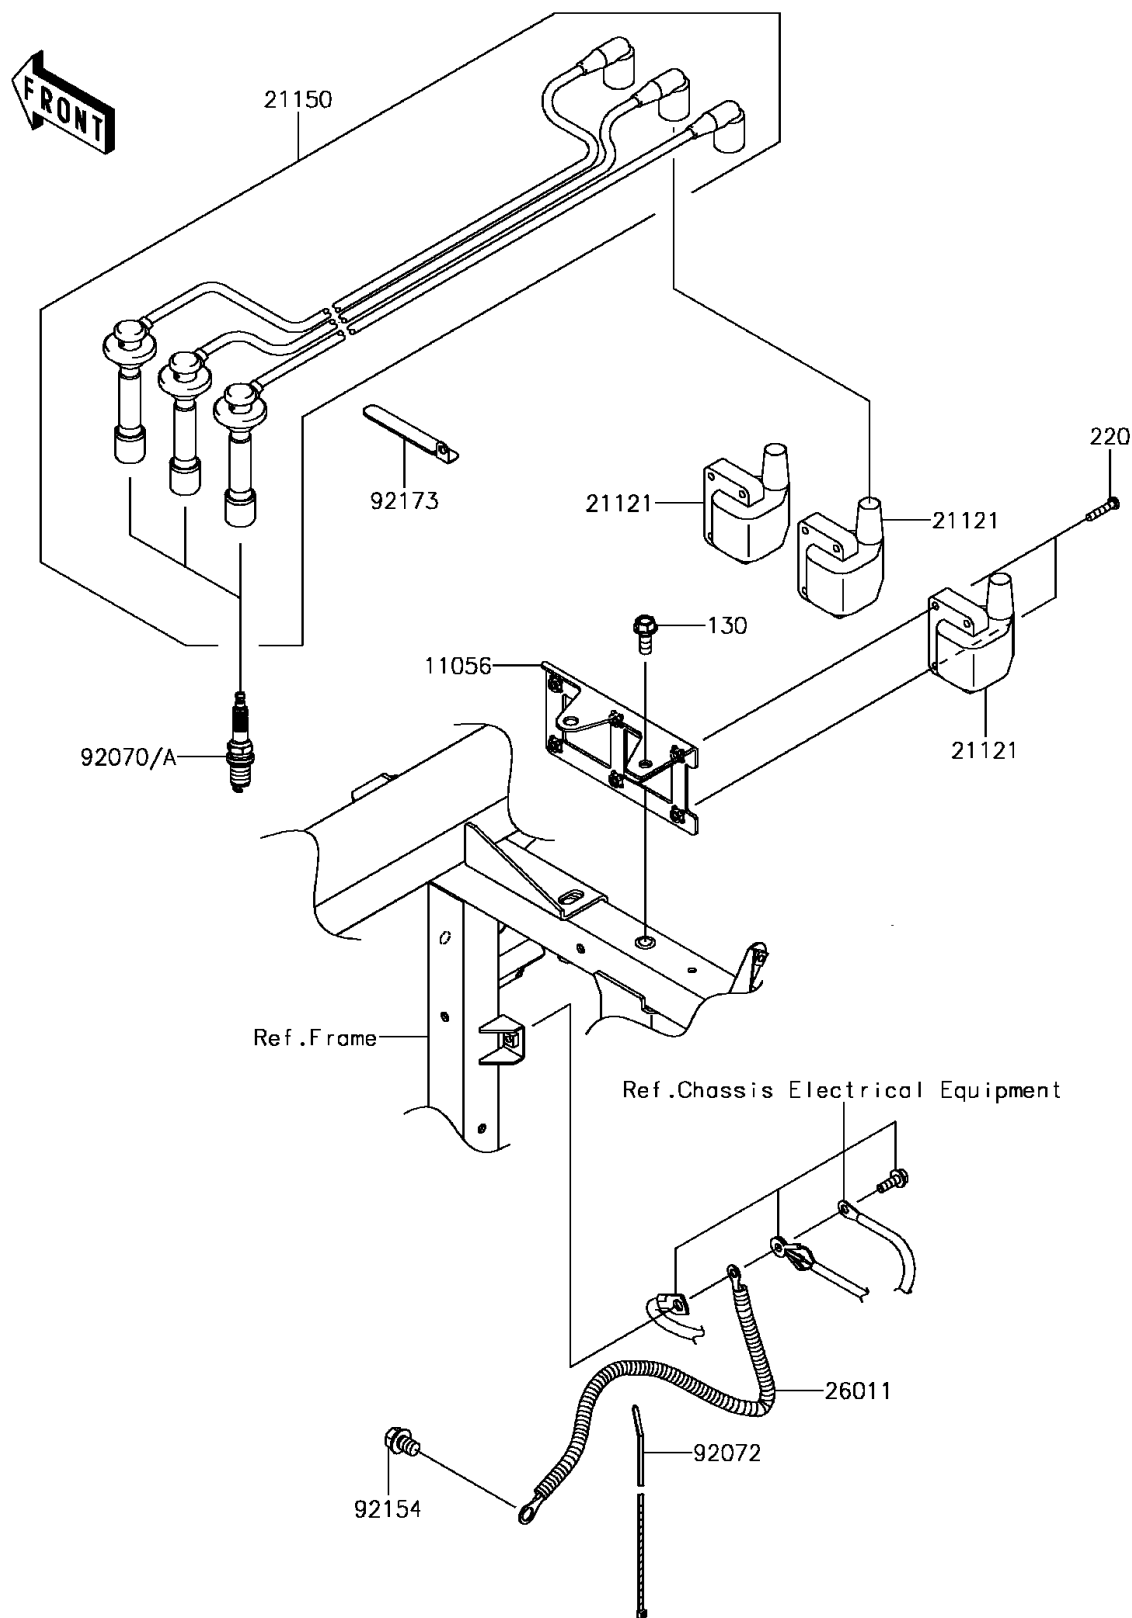

2017 MULE PRO-FX™ EPS Camo PARTS DIAGRAM

Ignition System

E1830

2017 MULE PRO-FX™ EPS Camo PARTS LIST

Ignition System

ITEM NAME	PART NUMBER	QUANTITY
BRACKET (Ref # 11056)	11056-7248	1
BOLT-FLANGED,8X20 (Ref # 130)	130BA0820	1
COIL-IGNITION (Ref # 21121)	21121-0724	1
CORD-ASSY,HIGH TENSION (Ref # 21150)	21150-0013	1
SCREW-PAN-CROS,5X25 (Ref # 220)	220AA0525	1
WIRE-LEAD (Ref # 26011)	26011-0846	1
PLUG-SPARK,7026(TORCH) (Ref # 92070)	92070-0048	1
PLUG-SPARK,IFR6B11(NGK) (Ref # 92070A)		1
BAND,L=292.1 (Ref # 92072)	92072-3509	1
BOLT,FLANGED,10X14 (Ref # 92154)	92154-1383	1
CLAMP (Ref # 92173)	92173-1056	1