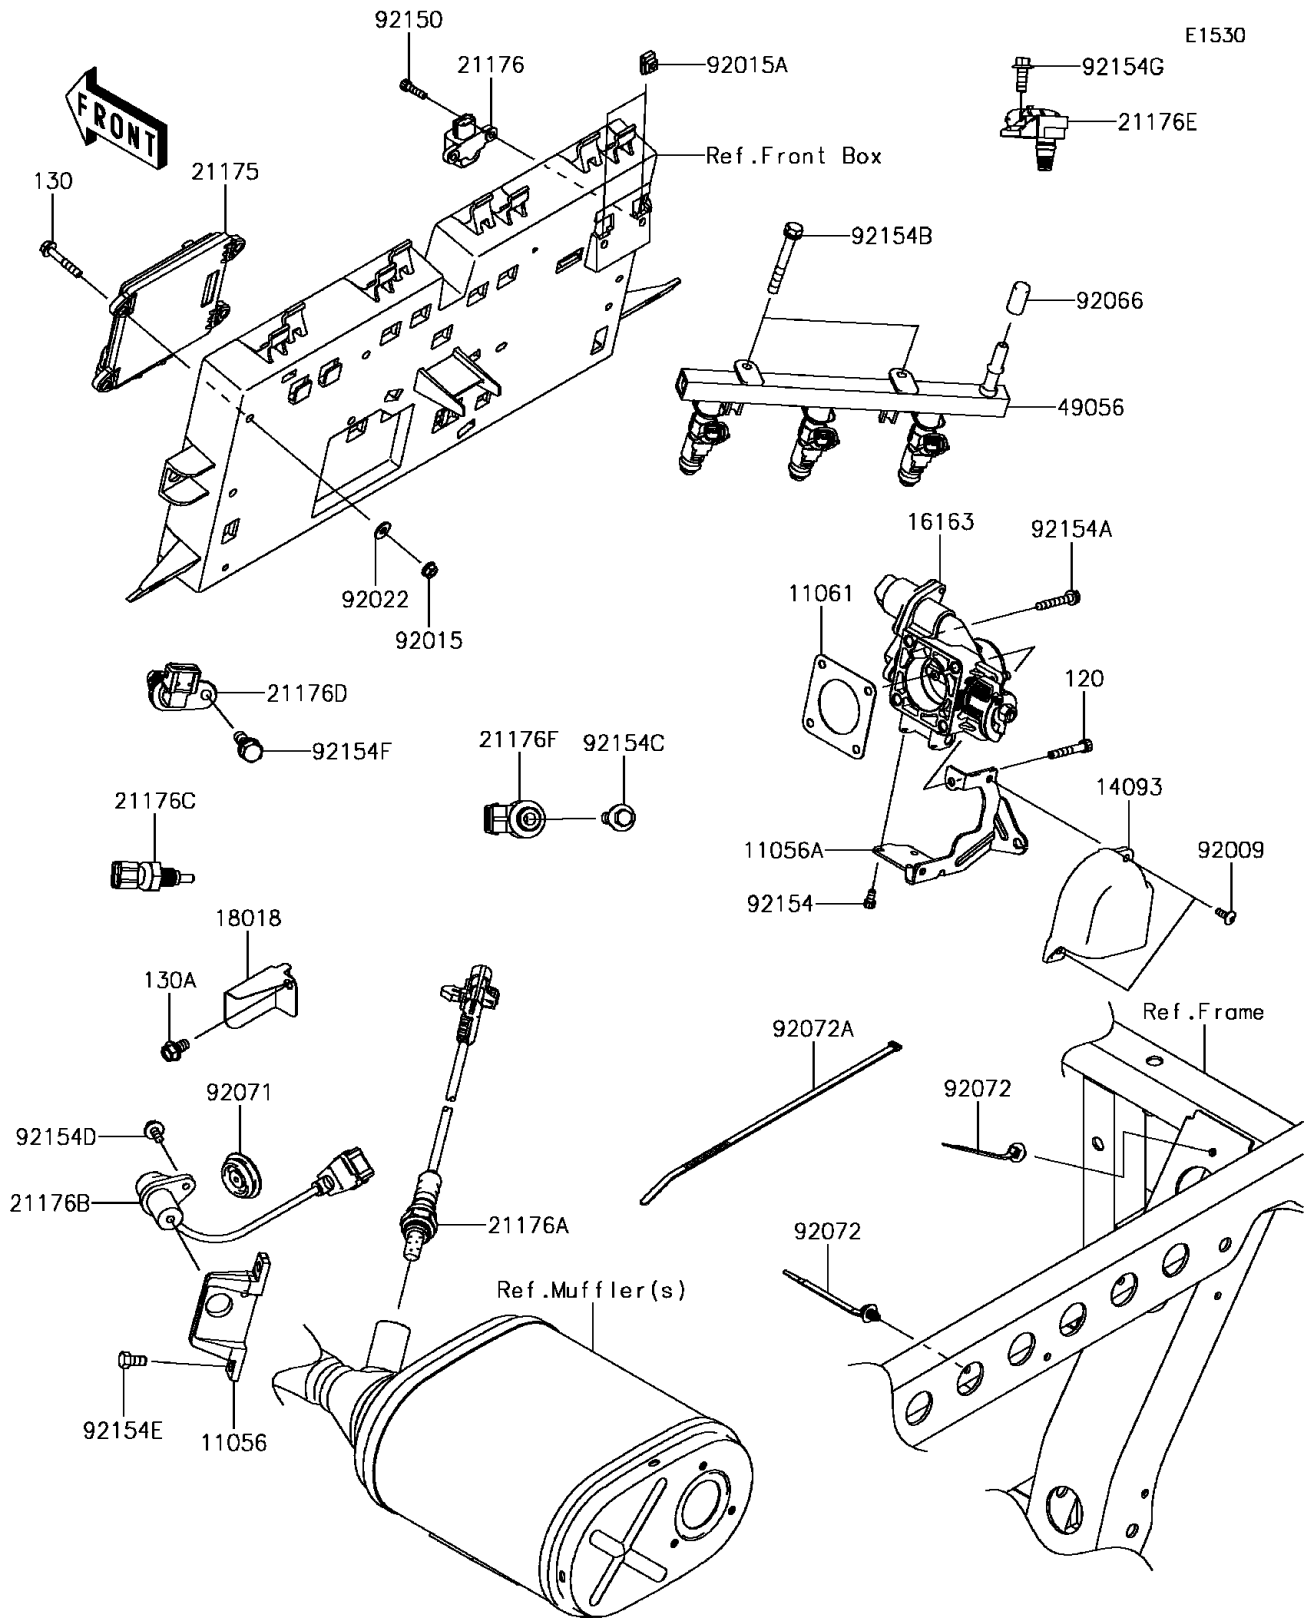

## 2017 MULE PRO-FX™ EPS Camo PARTS DIAGRAM

Fuel Injection

## 2017 MULE PRO-FX™ EPS Camo PARTS LIST

Fuel Injection

ITEM NAME	PART NUMBER	QUANTITY
BRACKET,CRANKSHAFT POSITION (Ref # 11056)	11056-2680	1
BRACKET,THROTTLE CABLE (Ref # 11056A)	11056-7495	1
GASKET,THROTTLE (Ref # 11061)	11061-0954	1
BOLT-SOCKET,6X40 (Ref # 120)	120CA0640	1
BOLT-FLANGED,6X35 (Ref # 130)	130BA0635	1
BOLT-FLANGED,8X14 (Ref # 130A)	130BA0814	1
COVER,THROTTLE (Ref # 14093)	14093-0043	1
THROTTLE-ASSY (Ref # 16163)	16163-0816	1
PLATE-HEAT GUARD (Ref # 18018)	18018-0049	1
CONTROL UNIT-ELECTRONIC,DFI (Ref # 21175)	21175-0893	1
SENSOR,VEHICLE-DOWN (Ref # 21176)	21176-0026	1
SENSOR,OXYGEN (Ref # 21176A)	21176-0773	1
SENSOR,CRANKSHAFT POSITION (Ref # 21176B)	21176-0795	1
SENSOR,WATER TEMP (Ref # 21176C)	21176-0796	1
SENSOR,CAMSHAFT POSITION (Ref # 21176D)	21176-0797	1
SENSOR,AIR INTAKE TEMP (Ref # 21176E)	21176-0798	1
SENSOR,EXPLOSION (Ref # 21176F)	21176-0799	1
PIPE-INJECTION (Ref # 49056)	49056-0038	1
SCREW,5X14,WHITE (Ref # 92009)	92009-1366	1
NUT,FLANGED,6MM (Ref # 92015)	92015-1367	1
NUT,5MM (Ref # 92015A)	92015-1627	1
WASHER (Ref # 92022)	92022-2247	1
PLUG (Ref # 92066)	92066-0810	1
GROMMET (Ref # 92071)	92071-0730	1
BAND (Ref # 92072)	92072-1414	1
BAND,L=292.1 (Ref # 92072A)	92072-3509	1
BOLT,SOCKET,5X20 (Ref # 92150)	92150-1019	1
BOLT,SOCKET,5X10 (Ref # 92154)	92154-1396	1
BOLT,6X38 (Ref # 92154A)	92154-1589	1

## 2017 MULE PRO-FX™ EPS Camo PARTS LIST

Fuel Injection

ITEM NAME	PART NUMBER	QUANTITY
BOLT,6X50 (Ref # 92154B)	92154-1591	1
BOLT,FLANGED,8X30 (Ref # 92154C)	92154-1592	1
BOLT,FLANGED,6X12 (Ref # 92154D)	92154-1593	1
BOLT,6X12 (Ref # 92154E)	92154-1594	1
BOLT,8X16 (Ref # 92154F)	92154-1595	1
BOLT,FLANGED,6X16 (Ref # 92154G)	92154-1596	1