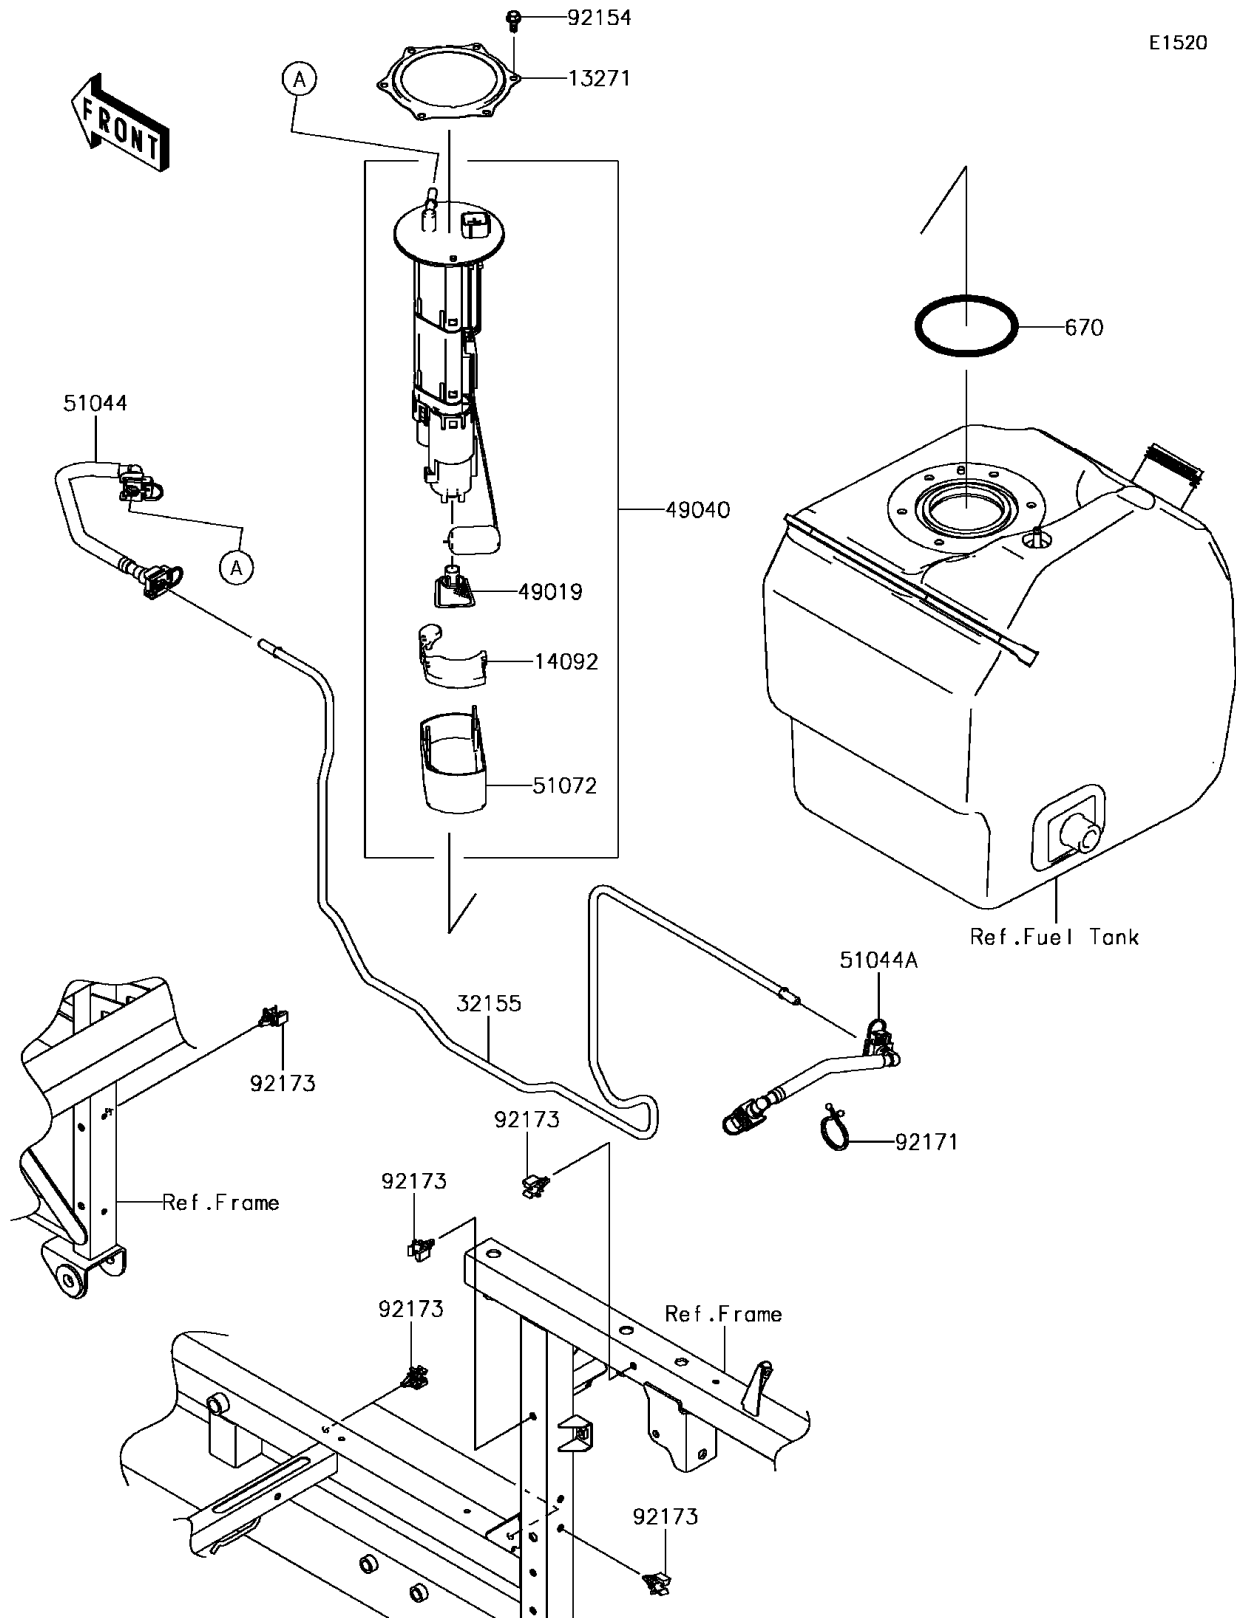

## 2017 MULE PRO-FX™ EPS Camo PARTS DIAGRAM

Fuel Pump

E1520

## 2017 MULE PRO-FX™ EPS Camo PARTS LIST

### Fuel Pump

ITEM NAME	PART NUMBER	QUANTITY
PLATE (Ref # 13271)	13271-0980	1
COVER (Ref # 14092)	14092-1044	1
PIPE,FUEL (Ref # 32155)	32155-1619	1
FILTER-FUEL (Ref # 49019)	49019-0013	1
PUMP-FUEL (Ref # 49040)	49040-0733	1
TUBE-ASSY,TANK-PIPE (Ref # 51044)	51044-0751	1
TUBE-ASSY,PIPE-INJECTION PIPE (Ref # 51044A)	51044-0752	1
CHAMBER-FUEL (Ref # 51072)	51072-0003	1
O RING (Ref # 670)	670E5090	1
BOLT,FUEL PUMP (Ref # 92154)	92154-1326	1
CLAMP (Ref # 92171)	92171-0876	1
CLAMP,FUEL PIPE (Ref # 92173)	92173-1213	1