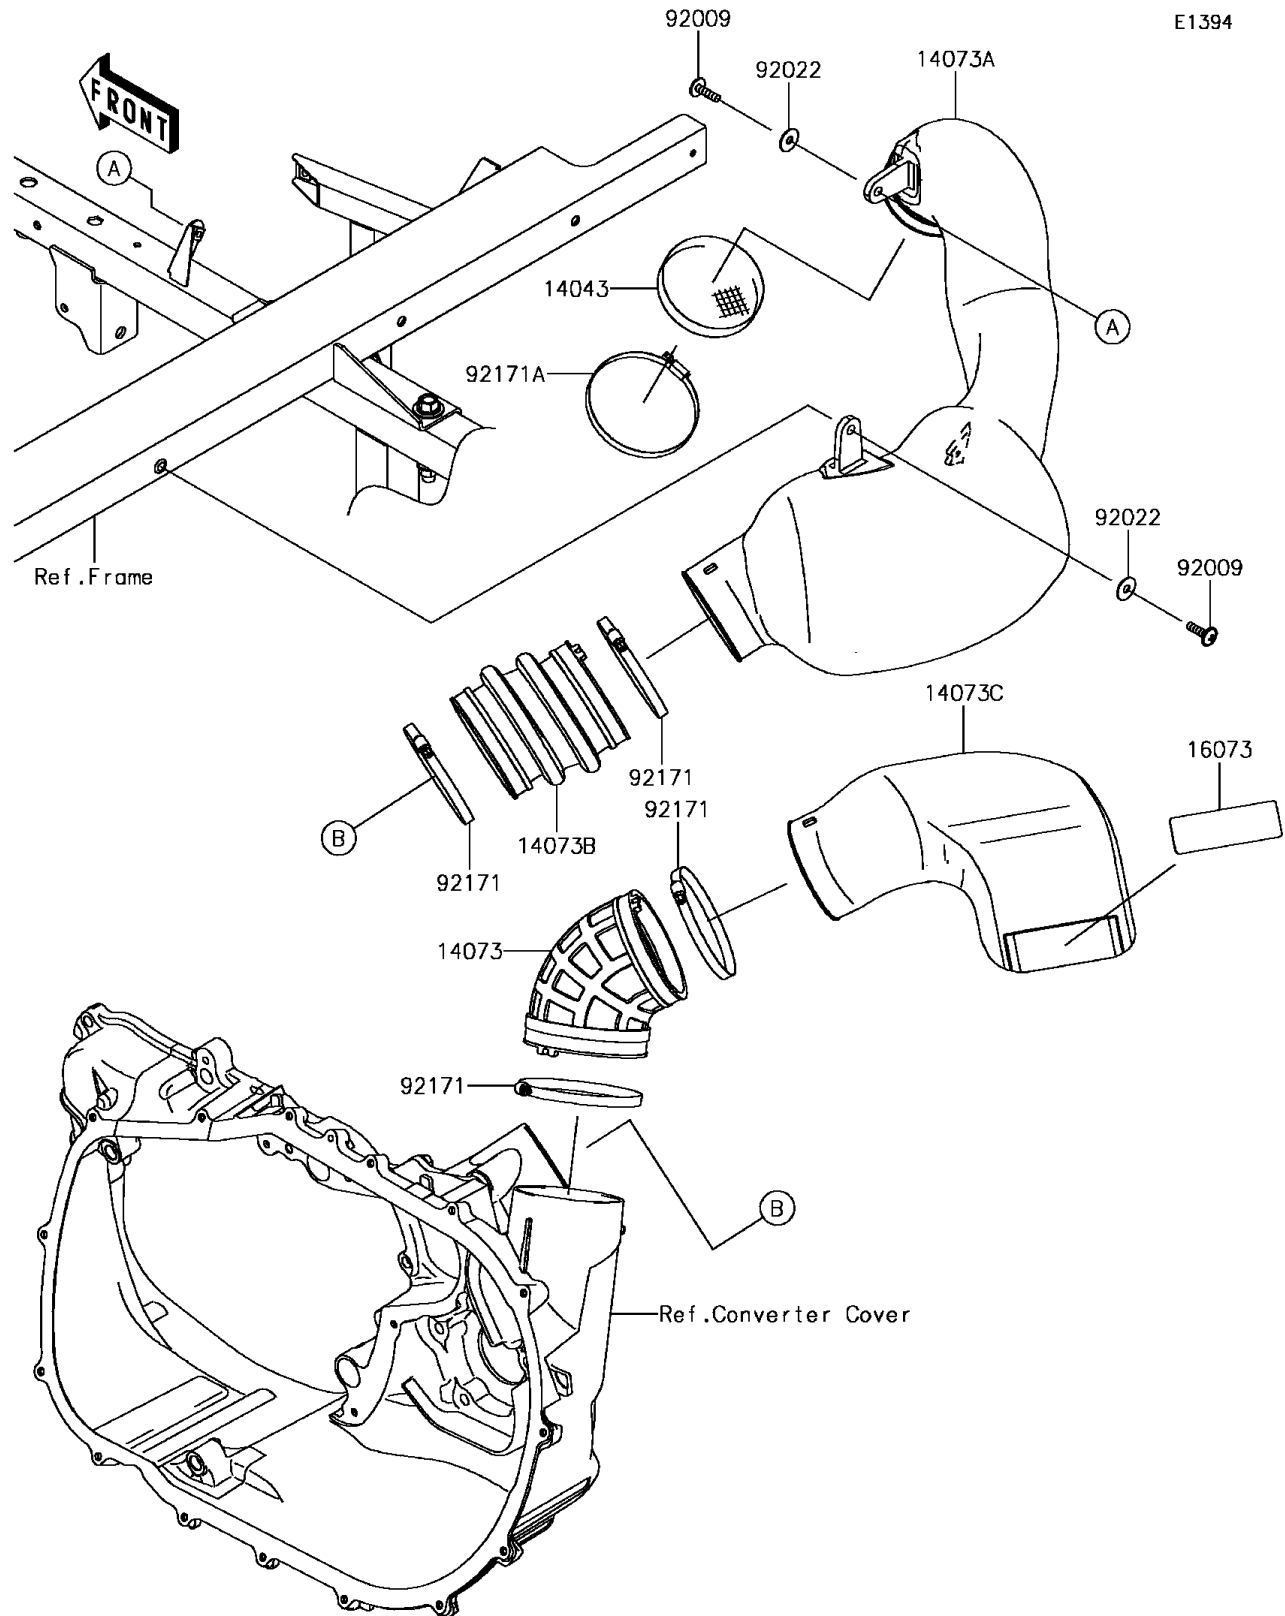

2017 MULE PRO-FX™ EPS Camo PARTS DIAGRAM

Air Cleaner-Belt Converter

E1394

2017 MULE PRO-FX™ EPS Camo PARTS LIST

Air Cleaner-Belt Converter

ITEM NAME	PART NUMBER	QUANTITY
FILTER (Ref # 14043)	14043-0013	1
DUCT,EXHAUST (Ref # 14073)	14073-0788	1
DUCT,INTAKE (Ref # 14073A)	14073-0789	1
DUCT,INTAKE (Ref # 14073B)	14073-0790	1
DUCT,EXHAUST (Ref # 14073C)	14073-0793	1
INSULATOR (Ref # 16073)	16073-0826	1
SCREW,6X22 (Ref # 92009)	92009-1441	1
WASHER,PLAIN,6MM (Ref # 92022)	92022-165	1
CLAMP (Ref # 92171)	92171-1383	1
CLAMP (Ref # 92171A)	92171-3716	1