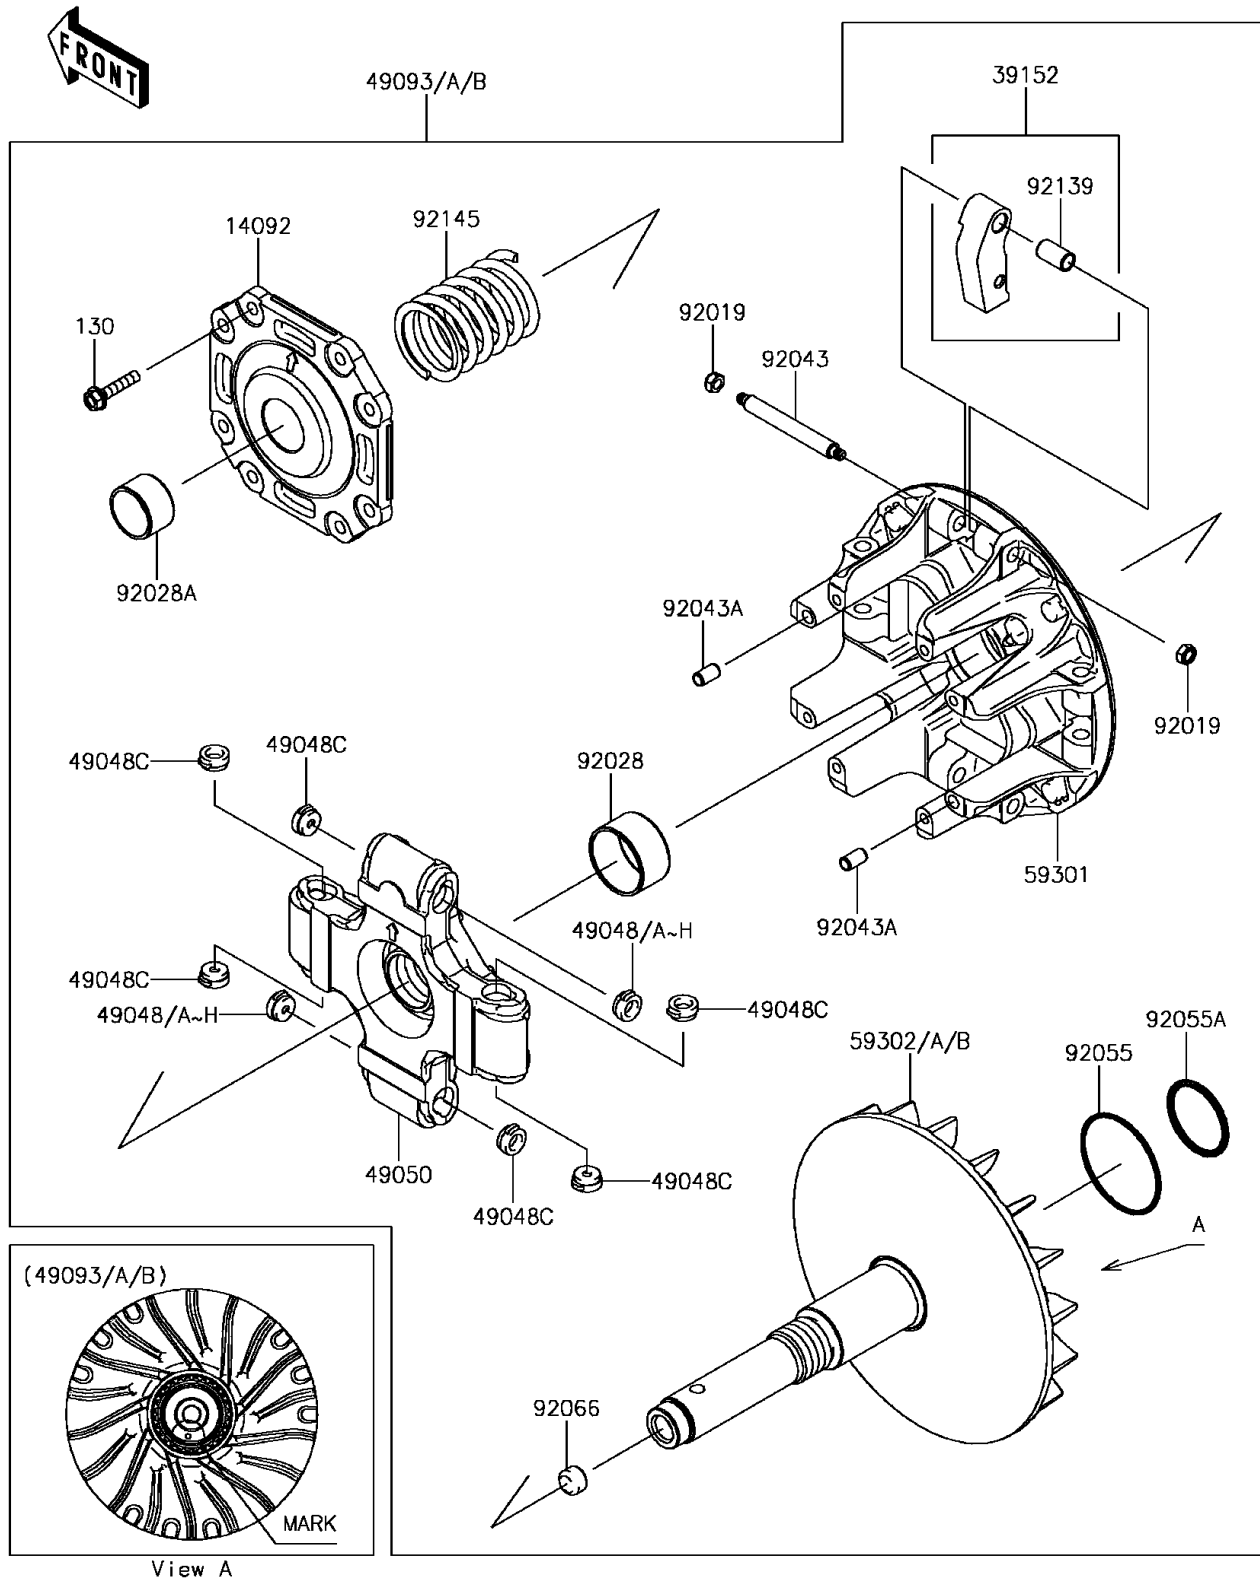

## 2017 MULE PRO-FX™ EPS Camo PARTS DIAGRAM

Drive Converter

E1391

## 2017 MULE PRO-FX™ EPS Camo PARTS LIST

Drive Converter

ITEM NAME	PART NUMBER	QUANTITY
BOLT-FLANGED,6X30 (Ref # 130)	130CA0630	1
COVER (Ref # 14092)	14092-1201	1
WEIGHT-RAMP (Ref # 39152)	39152-0039	1
SHOE,T=7.2 (Ref # 49048)	49048-1087	1
SHOE,T=7.3 (Ref # 49048A)	49048-1088	1
SHOE,T=7.4 (Ref # 49048B)	49048-1089	1
SHOE,T=7.5 (Ref # 49048C)	49048-1090	1
SHOE,T=7.6 (Ref # 49048D)	49048-1091	1
SHOE,T=7.7 (Ref # 49048E)	49048-1092	1
SHOE,T=7.8 (Ref # 49048F)	49048-1093	1
SHOE,T=7.9 (Ref # 49048G)	49048-1094	1
SHOE,T=8.0 (Ref # 49048H)	49048-1095	1
SPIDER (Ref # 49050)	49050-1083	1
CONVERTER-DRIVE,B MARK,WHITE (Ref # 49093)	49093-0071	1
CONVERTER-DRIVE,A MARK,BLUE (Ref # 49093A)	49093-0072	1
CONVERTER-DRIVE,C MARK,YELLOW (Ref # 49093B)	49093-0073	1
SHEAVE-MOVABLE (Ref # 59301)	59301-0025	1
SHEAVE-COMP,B MARK,WHITE (Ref # 59302)	59302-0092	1
SHEAVE-COMP,A MARK,BLUE (Ref # 59302A)	59302-0093	1
SHEAVE-COMP,C MARK,YELLOW (Ref # 59302B)	59302-0094	1
NUT,LOCK,6MM (Ref # 92019)	92019-008	1
BUSHING (Ref # 92028)	92028-1975	1
BUSHING (Ref # 92028A)	92028-1980	1
PIN (Ref # 92043)	92043-0809	1
PIN,6.2X8X14 (Ref # 92043A)	92043-1263	1
RING-O,59.5X2.4 (Ref # 92055)	92055-0753	1
RING-O,3.5X39.7 (Ref # 92055A)	92055-0789	1
PLUG (Ref # 92066)	92066-0784	1
BUSHING,9X11X19.75 (Ref # 92139)	92139-1103	1

## 2017 MULE PRO-FX™ EPS Camo PARTS LIST

Drive Converter

ITEM NAME	PART NUMBER	QUANTITY
SPRING (Ref # 92145)	92145-1576	1