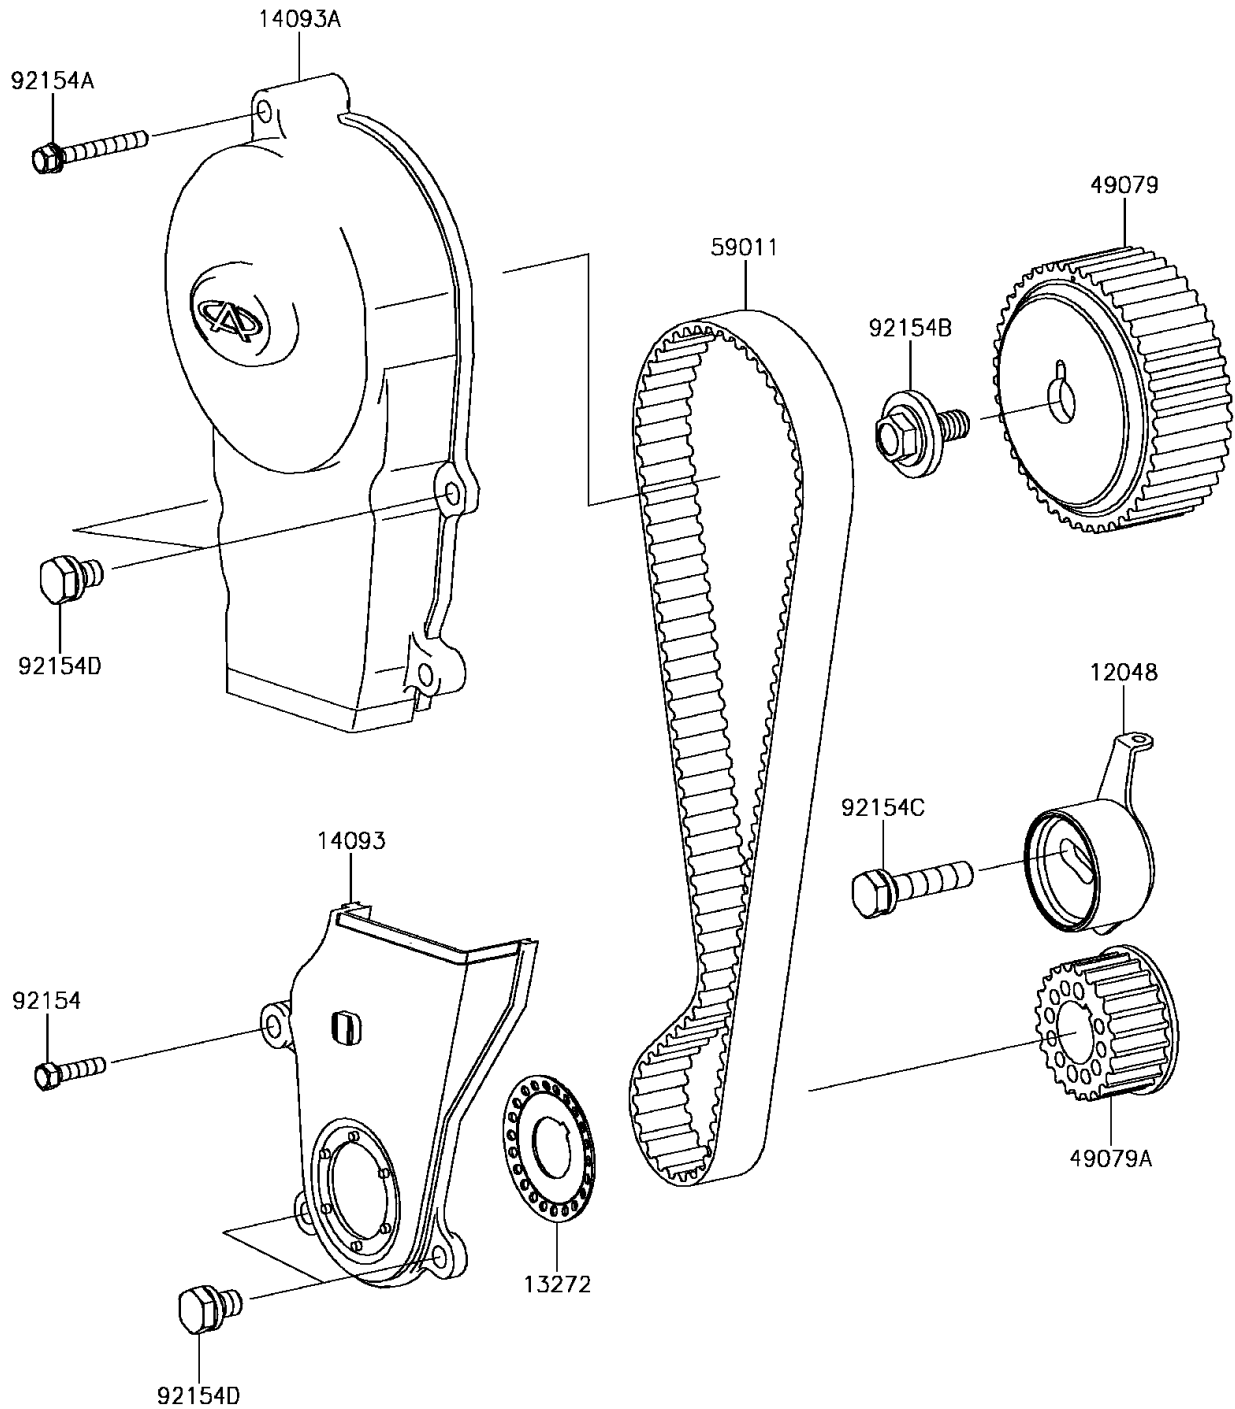

2017 MULE PRO-FX™ EPS Camo PARTS DIAGRAM

Timing Belt

E1215

2017 MULE PRO-FX™ EPS Camo PARTS LIST

Timing Belt

ITEM NAME	PART NUMBER	QUANTITY
TENSIONER-ASSY (Ref # 12048)	12048-0093	1
PLATE,TIMING BELT (Ref # 13272)	13272-1872	1
COVER,TIMING BELT,LWR (Ref # 14093)	14093-0200	1
COVER,TIMING BELT,UPP (Ref # 14093A)	14093-0201	1
PULLEY-BELT,CAMSHAFT (Ref # 49079)	49079-0023	1
PULLEY-BELT,CRANKSHAFT (Ref # 49079A)	49079-0024	1
BELT,TIMING (Ref # 59011)	59011-0042	1
BOLT,6X25 (Ref # 92154)	92154-1583	1
BOLT,6X50 (Ref # 92154A)	92154-1591	1
BOLT,FLANGED (Ref # 92154B)	92154-1614	1
BOLT,10X45 (Ref # 92154C)	92154-1615	1
BOLT,6X16 (Ref # 92154D)	92154-1617	1