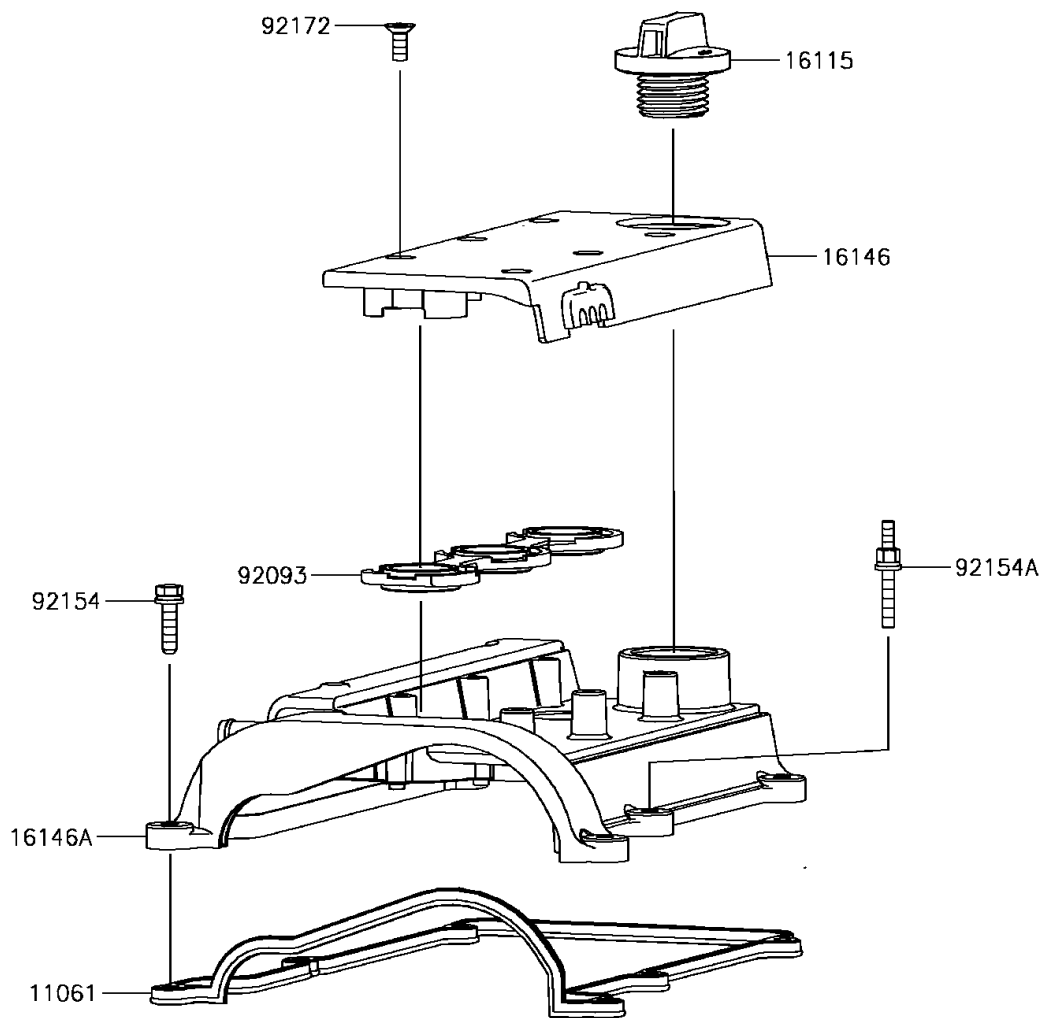

2017 MULE PRO-FX™ EPS Camo PARTS DIAGRAM

Cylinder Head Cover

E1112

2017 MULE PRO-FX™ EPS Camo PARTS LIST

Cylinder Head Cover

| ITEM NAME | PART NUMBER | QUANTITY |
|---|-------------|----------|
| GASKET,HEAD COVER (Ref # 11061) | 11061-0953 | 1 |
| CAP-OIL FILLER (Ref # 16115) | 16115-0027 | 1 |
| COVER-ASSY,SPARK PLUG (Ref # 16146) | 16146-0738 | 1 |
| COVER-ASSY,CYLINDER HEAD (Ref # 16146A) | 16146-0741 | 1 |
| SEAL,SPARK PLUG COVER (Ref # 92093) | 92093-0608 | 1 |
| BOLT,6X25 (Ref # 92154) | 92154-1583 | 1 |
| BOLT (Ref # 92154A) | 92154-1584 | 1 |
| SCREW,6X16 (Ref # 92172) | 92172-0905 | 1 |