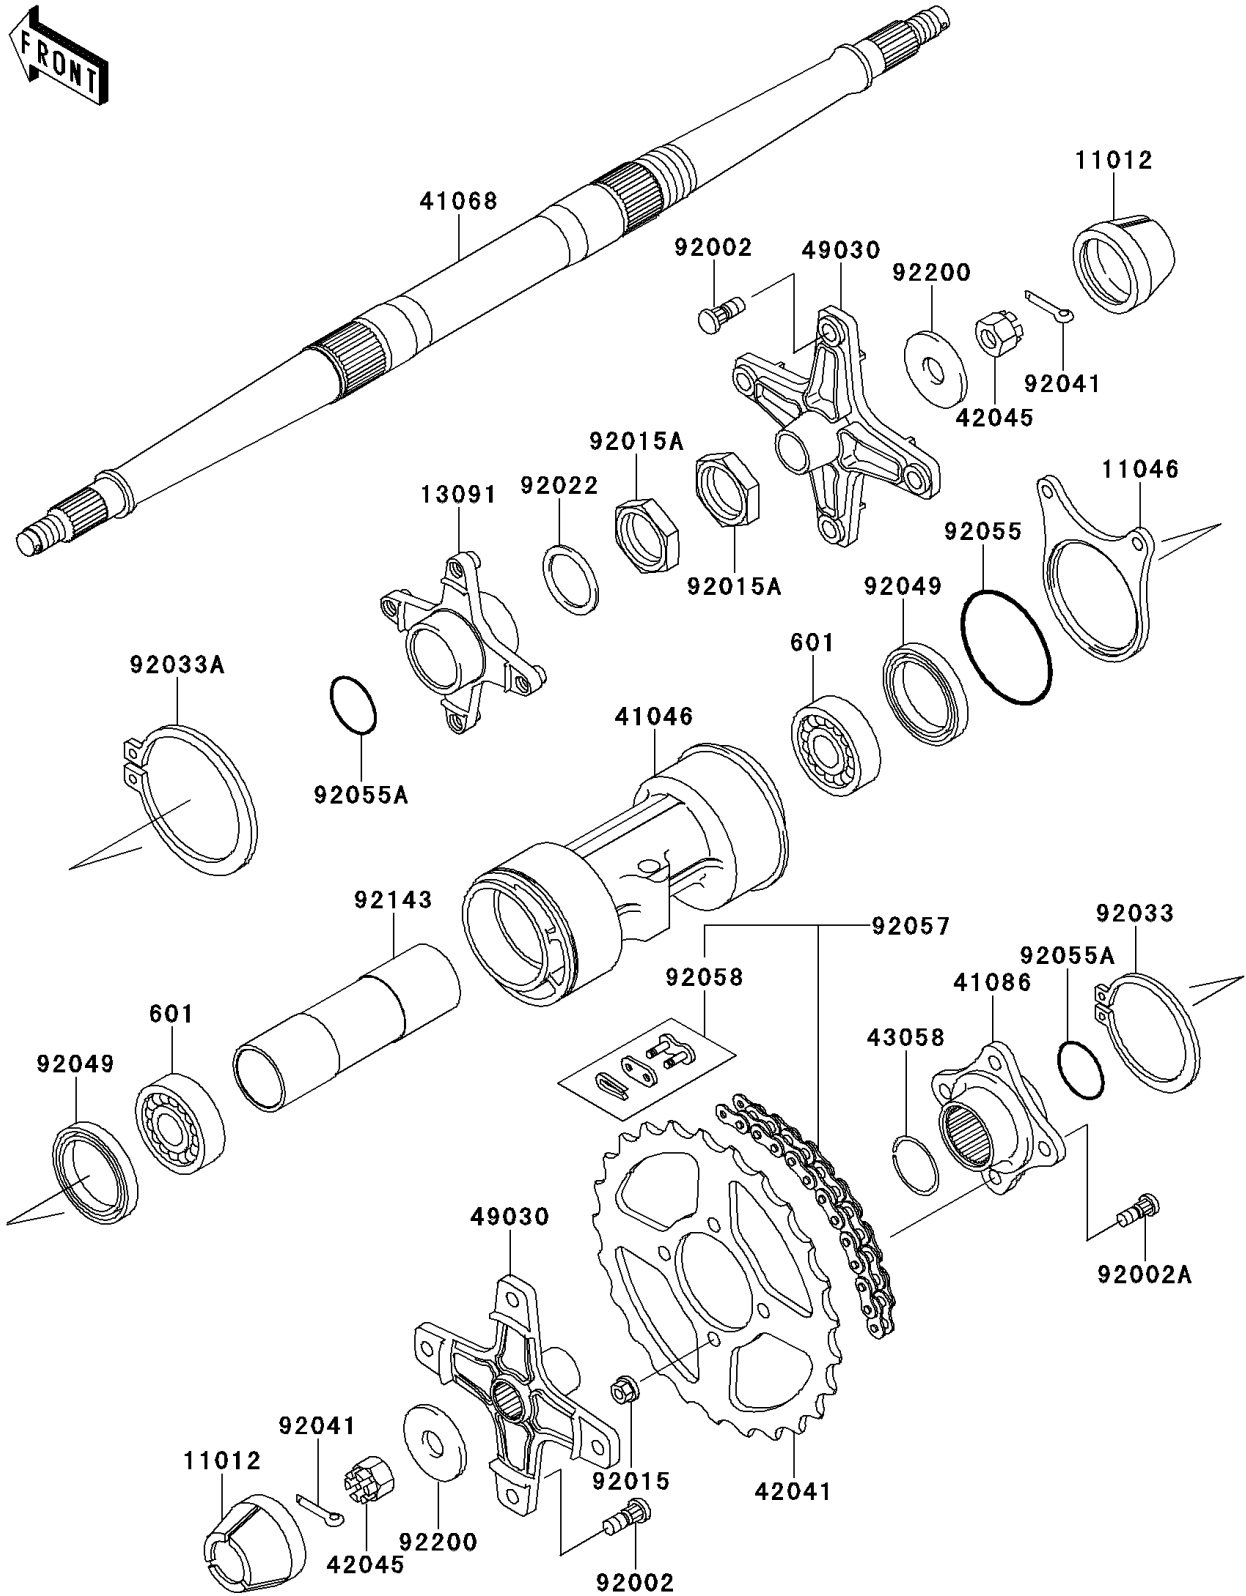

1996 Mojave® 250 PARTS DIAGRAM

Rear Hub

F2240

1996 Mojave® 250 PARTS LIST

Rear Hub

ITEM NAME	PART NUMBER	QUANTITY
BEARING-BALL,#6008UU (Ref # 601)	601A6008UU	1
CAP,WHEEL (Ref # 11012)	11012-1969	1
BRACKET,CALIPER (Ref # 11046)	11046-1062	1
HOLDER,DISC PLATE (Ref # 13091)	13091-1449	1
HOUSING-BEARING (Ref # 41046)	41046-1086	1
AXLE,RR (Ref # 41068)	41068-1235	1
FLANGE,REAR SPROCKET (Ref # 41086)	41086-1070	1
SPROCKET-HUB,43T (Ref # 42041)	42041-1433	1
NUT,CASTLE,18MM (Ref # 42045)	42045-018	1
RING,SNAP (Ref # 43058)	43058-1060	1
HUB,RR (Ref # 49030)	49030-1078	1
BOLT,10X30 (Ref # 92002)	92002-1388	1
BOLT,10MM (Ref # 92002A)	92002-1459	1
NUT,FLANGED,10MM (Ref # 92015)	92015-1335	1
NUT,LOCK,37MM (Ref # 92015A)	92015-1545	1
WASHER,37.5X48X2.3 (Ref # 92022)	92022-1746	1
RING-SNAP,95MM (Ref # 92033)	92033-1216	1
RING-SNAP,75MM (Ref # 92033A)	92033-1217	1
COTTER,4.0X35 (Ref # 92041)	92041-1053	1
SEAL-OIL (Ref # 92049)	92049-1237	1
RING-O,76MM (Ref # 92055)	92055-1213	1
RING-O,38MM (Ref # 92055A)	92055-1317	1
CHAIN,DRIVE,EK520SR-02X90L (Ref # 92057)	92057-1254	1
JOINT-CHAIN (Ref # 92058)	92058-1060	1
COLLAR,L=159 (Ref # 92143)	92143-1036	1
WASHER,18.5X52X4.5 (Ref # 92200)	92200-1474	1