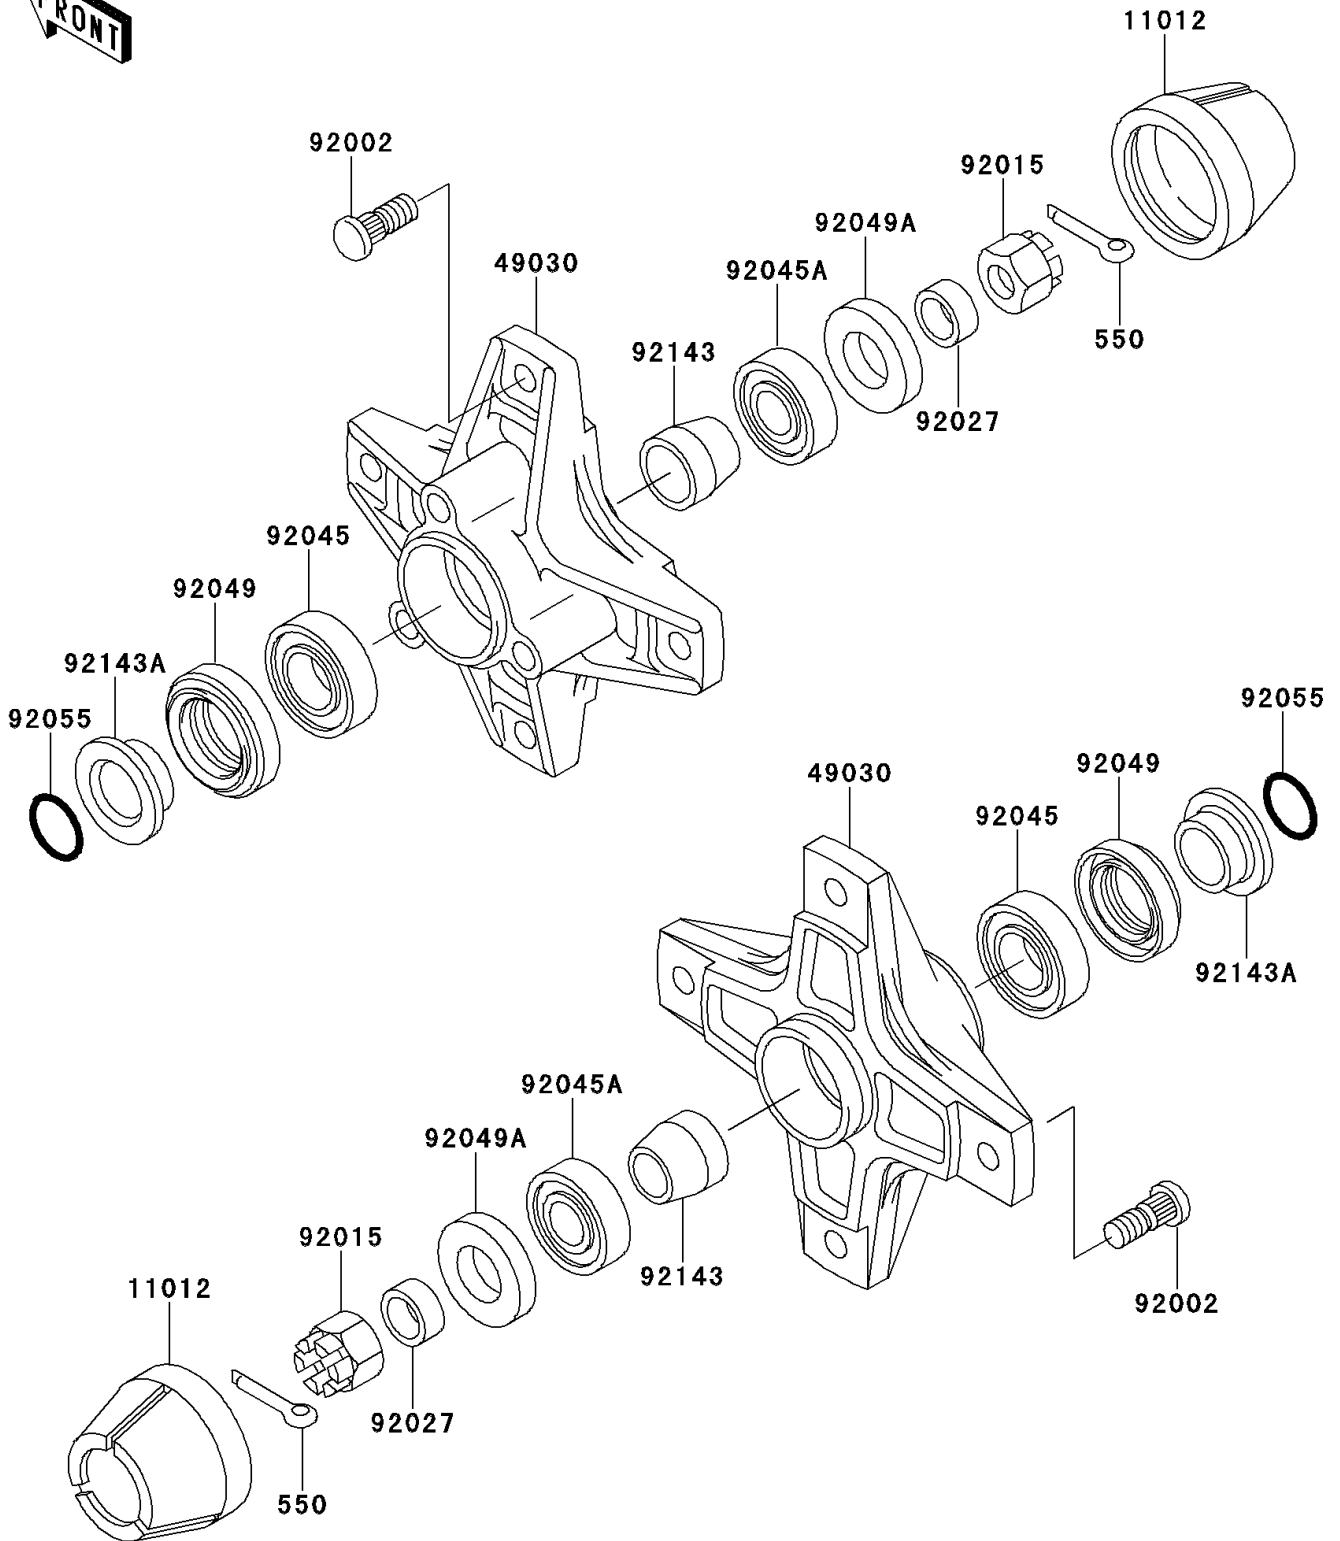

1996 Mojave® 250 PARTS DIAGRAM

Front Hub

F2230

1996 Mojave® 250 PARTS LIST

Front Hub

ITEM NAME	PART NUMBER	QUANTITY
PIN-COTTER,4.0X30 (Ref # 550)	550D4030	1
CAP,WHEEL (Ref # 11012)	11012-1969	1
HUB,FR (Ref # 49030)	49030-1084	1
BOLT,10X30 (Ref # 92002)	92002-1388	1
NUT,CASTLE,16MM (Ref # 92015)	92015-1947	1
COLLAR,16.0X22X9.5 (Ref # 92027)	92027-1815	1
BEARING-BALL,60/222RS (Ref # 92045)	92045-1170	1
BEARING-BALL,6203DDU2 AV2S (Ref # 92045A)	92045-1228	1
SEAL-OIL,SDD4 28 44 8 (Ref # 92049)	92049-1260	1
SEAL-OIL (Ref # 92049A)	92049-1318	1
RING-O,21.5MM (Ref # 92055)	92055-1293	1
COLLAR,L=25 (Ref # 92143)	92143-1007	1
COLLAR,L=14.1 (Ref # 92143A)	92143-1008	1