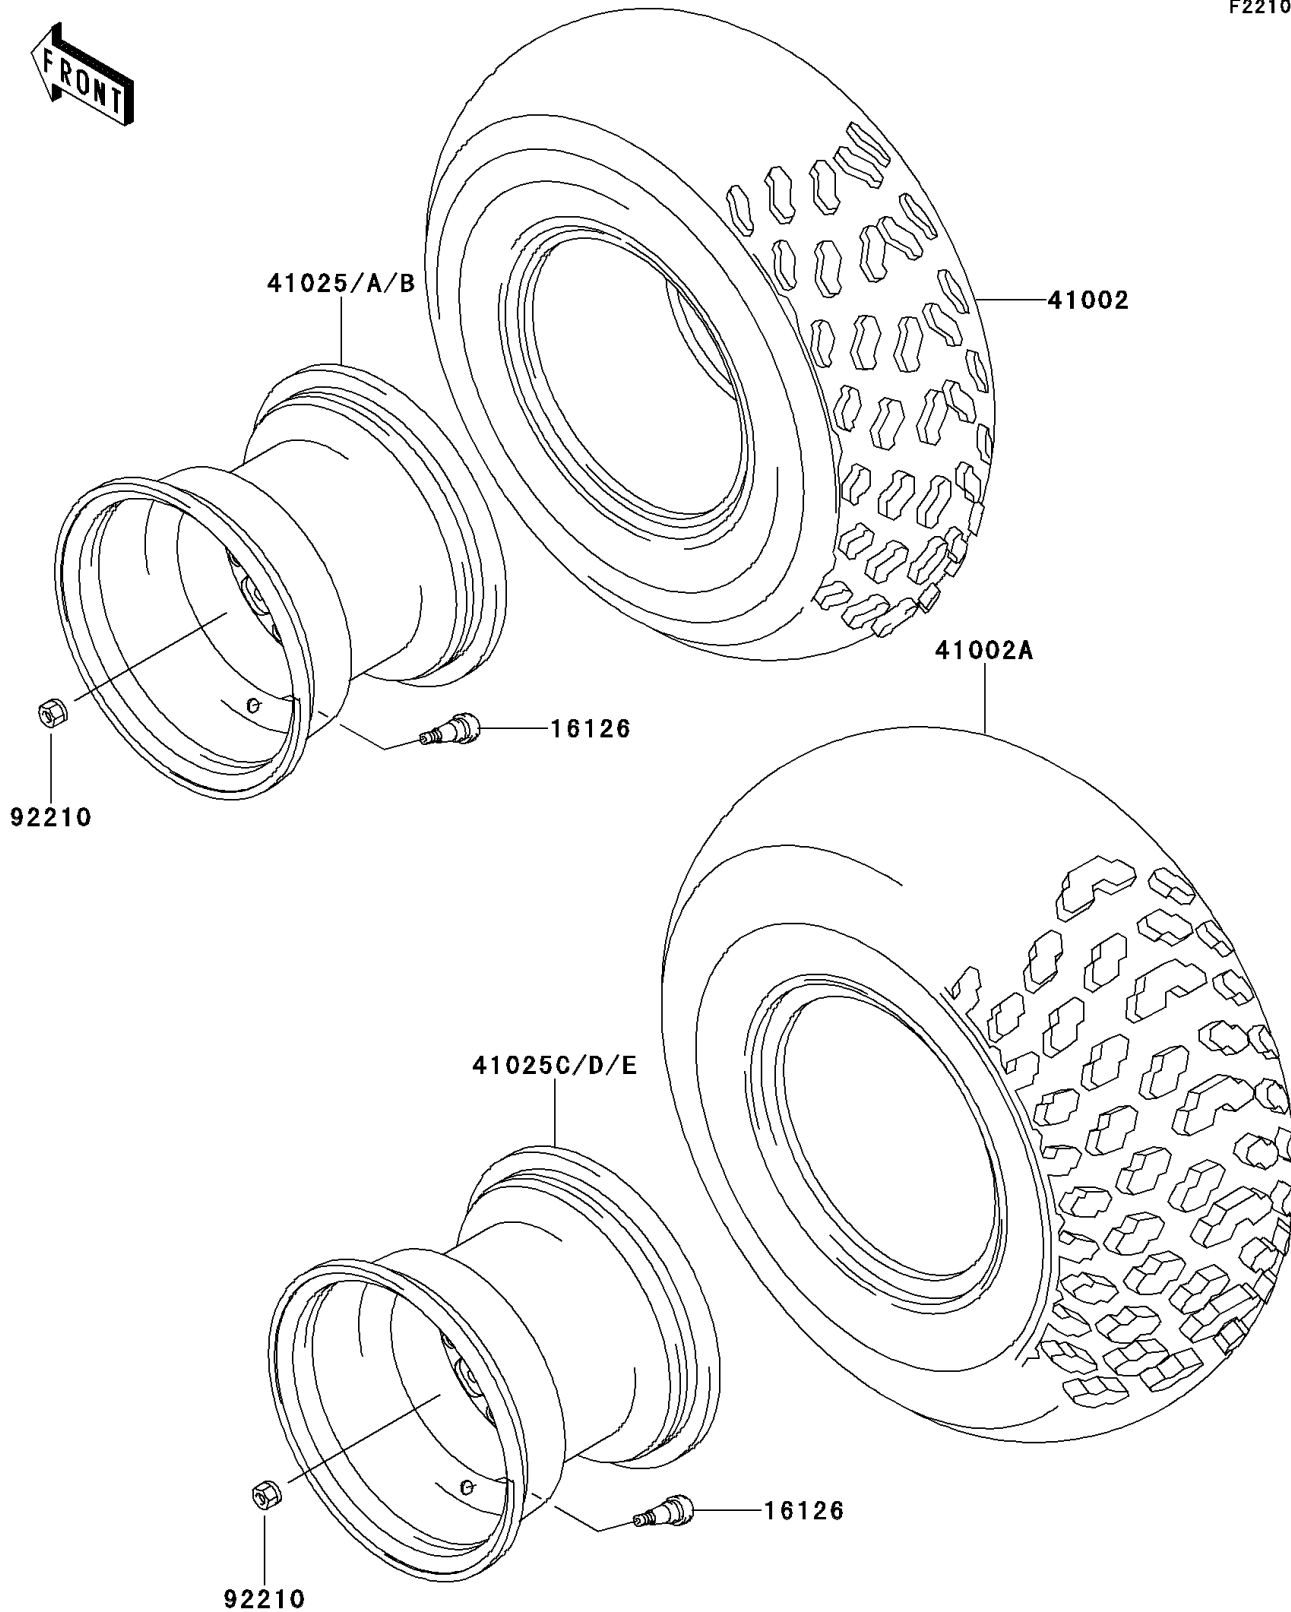

1996 Mojave® 250 PARTS DIAGRAM

Wheels/Tires

F2210

1996 Mojave® 250 PARTS LIST

Wheels/Tires

ITEM NAME	PART NUMBER	QUANTITY
VALVE (Ref # 16126)	16126-4001	1
TIRE,FR,21X7.00-10,KT846(D) (Ref # 41002)	41002-1588	1
TIRE,RR,AT22X10-10,KT847M(D) (Ref # 41002A)	41002-1671	1
RIM,FR,10X5.5,J.WHITE (Ref # 41025B)	41025-1150-8C	1
RIM,RR,10X8.5,J.WHITE (Ref # 41025E)	41025-1151-8C	1
NUT,LOCK,10MM (Ref # 92210)	92210-1204	1