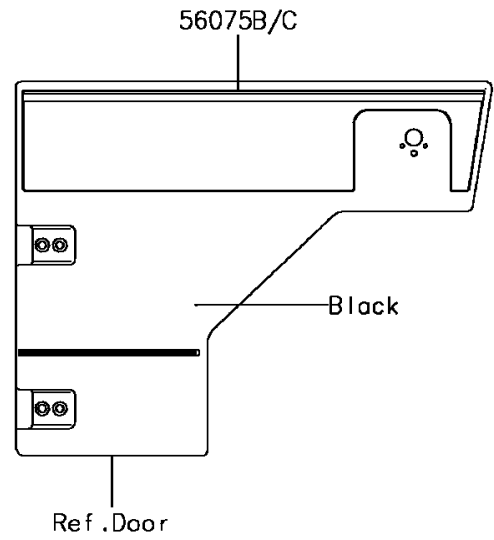

## 2017 MULE PRO-FX™ EPS PARTS DIAGRAM

Decals(Blue)

F2861A

## 2017 MULE PRO-FX™ EPS PARTS LIST

Decals(Blue)

ITEM NAME	PART NUMBER	QUANTITY
MARK,FR FENDER,MULE PRO-FX (Ref # 56054)	56054-1823	1
PATTERN,FR FENDER,LH,EPS (Ref # 56075)	56075-1875	1
PATTERN,FR FENDER,RH,EPS (Ref # 56075A)	56075-1876	1
PATTERN,SIDE GUARD,LH,FR (Ref # 56075B)	56075-1877	1
PATTERN,SIDE GUARD,RH,FR (Ref # 56075C)	56075-1878	1
PATTERN,CARRIER,LH,FR (Ref # 56075D)	56075-1899	1
PATTERN,CARRIER,RH,FR (Ref # 56075E)	56075-1900	1
PATTERN,CARRIER,LH,RR (Ref # 56075F)	56075-1901	1
PATTERN,CARRIER,RH,RR (Ref # 56075G)	56075-1902	1