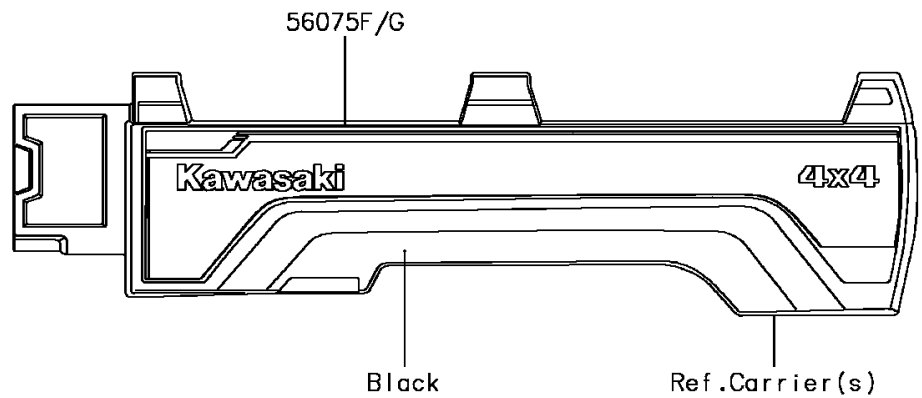

## 2017 MULE PRO-FX™ EPS PARTS DIAGRAM

Decals(Blue)

F2861A

## 2017 MULE PRO-FX™ EPS PARTS LIST

Decals(Blue)

ITEM NAME	PART NUMBER	QUANTITY
MARK,FR FENDER,MULE PRO-FX (Ref # 56054)	56054-1823	1
PATTERN,FR FENDER,LH,EPS (Ref # 56075)	56075-1875	1
PATTERN,FR FENDER,RH,EPS (Ref # 56075A)	56075-1876	1
PATTERN,SIDE GUARD,LH,FR (Ref # 56075B)	56075-1877	1
PATTERN,SIDE GUARD,RH,FR (Ref # 56075C)	56075-1878	1
PATTERN,CARRIER,LH,FR (Ref # 56075D)	56075-1899	1
PATTERN,CARRIER,RH,FR (Ref # 56075E)	56075-1900	1
PATTERN,CARRIER,LH,RR (Ref # 56075F)	56075-1901	1
PATTERN,CARRIER,RH,RR (Ref # 56075G)	56075-1902	1