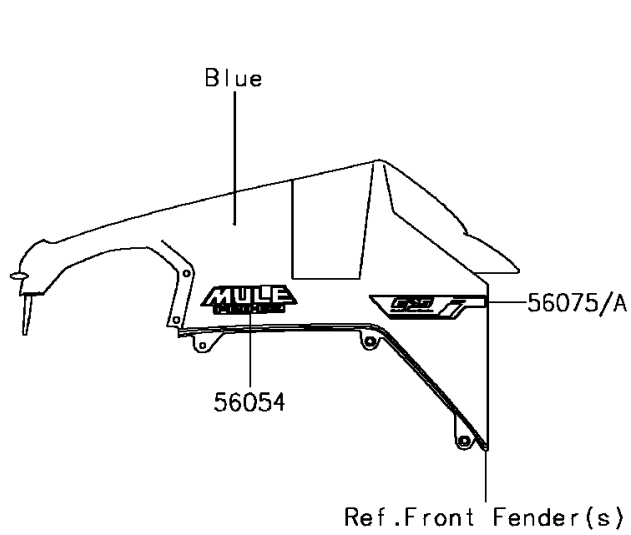

## 2017 MULE PRO-FX™ EPS PARTS DIAGRAM

Decals(Blue)

F2861A

## 2017 MULE PRO-FX™ EPS PARTS LIST

Decals(Blue)

ITEM NAME	PART NUMBER	QUANTITY
MARK,FR FENDER,MULE PRO-FX (Ref # 56054)	56054-1823	1
PATTERN,FR FENDER,LH,EPS (Ref # 56075)	56075-1875	1
PATTERN,FR FENDER,RH,EPS (Ref # 56075A)	56075-1876	1
PATTERN,SIDE GUARD,LH,FR (Ref # 56075B)	56075-1877	1
PATTERN,SIDE GUARD,RH,FR (Ref # 56075C)	56075-1878	1
PATTERN,CARRIER,LH,FR (Ref # 56075D)	56075-1899	1
PATTERN,CARRIER,RH,FR (Ref # 56075E)	56075-1900	1
PATTERN,CARRIER,LH,RR (Ref # 56075F)	56075-1901	1
PATTERN,CARRIER,RH,RR (Ref # 56075G)	56075-1902	1