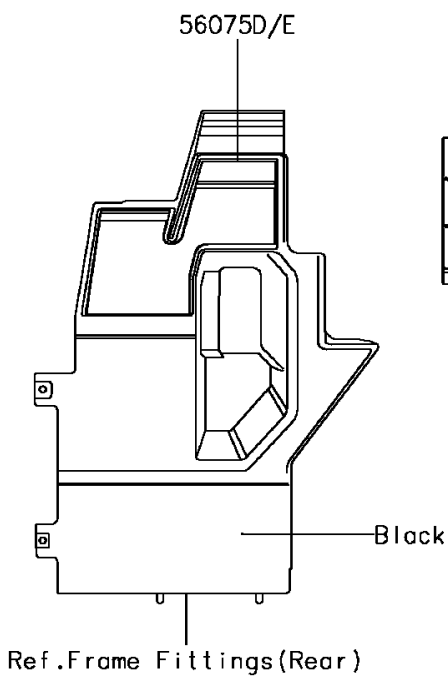

## 2017 MULE PRO-FX™ EPS PARTS DIAGRAM

Decals(Blue)

F2861A

## 2017 MULE PRO-FX™ EPS PARTS LIST

Decals(Blue)

ITEM NAME	PART NUMBER	QUANTITY
MARK,FR FENDER,MULE PRO-FX (Ref # 56054)	56054-1823	1
PATTERN,FR FENDER,LH,EPS (Ref # 56075)	56075-1875	1
PATTERN,FR FENDER,RH,EPS (Ref # 56075A)	56075-1876	1
PATTERN,SIDE GUARD,LH,FR (Ref # 56075B)	56075-1877	1
PATTERN,SIDE GUARD,RH,FR (Ref # 56075C)	56075-1878	1
PATTERN,CARRIER,LH,FR (Ref # 56075D)	56075-1899	1
PATTERN,CARRIER,RH,FR (Ref # 56075E)	56075-1900	1
PATTERN,CARRIER,LH,RR (Ref # 56075F)	56075-1901	1
PATTERN,CARRIER,RH,RR (Ref # 56075G)	56075-1902	1