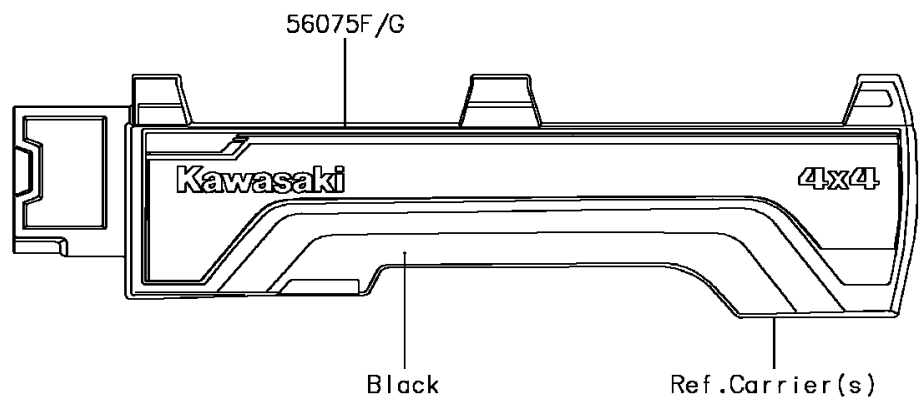

## 2017 MULE PRO-FX™ EPS PARTS DIAGRAM

Decals(Green)

F2861

## 2017 MULE PRO-FX™ EPS PARTS LIST

Decals(Green)

ITEM NAME	PART NUMBER	QUANTITY
MARK,FR FENDER,MULE PRO-FX (Ref # 56054)	56054-1823	1
PATTERN,FR FENDER,LH,EPS (Ref # 56075)	56075-0624	1
PATTERN,FR FENDER,RH,EPS (Ref # 56075A)	56075-0625	1
PATTERN,SIDE GUARD,LH,FR (Ref # 56075B)	56075-0626	1
PATTERN,SIDE GUARD,RH,FR (Ref # 56075C)	56075-0627	1
PATTERN,CARRIER,LH,FR (Ref # 56075D)	56075-0734	1
PATTERN,CARRIER,RH,FR (Ref # 56075E)	56075-0735	1
PATTERN,CARRIER,LH,RR (Ref # 56075F)	56075-0736	1
PATTERN,CARRIER,RH,RR (Ref # 56075G)	56075-0737	1