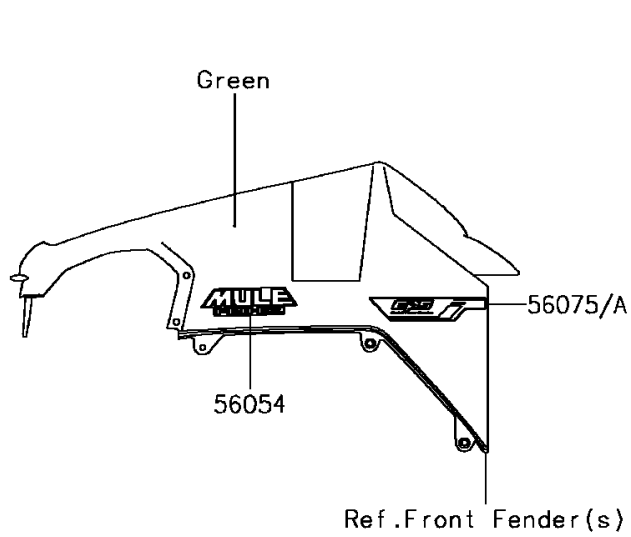

## 2017 MULE PRO-FX™ EPS PARTS DIAGRAM

Decals(Green)

F2861

## 2017 MULE PRO-FX™ EPS PARTS LIST

Decals(Green)

ITEM NAME	PART NUMBER	QUANTITY
MARK,FR FENDER,MULE PRO-FX (Ref # 56054)	56054-1823	1
PATTERN,FR FENDER,LH,EPS (Ref # 56075)	56075-0624	1
PATTERN,FR FENDER,RH,EPS (Ref # 56075A)	56075-0625	1
PATTERN,SIDE GUARD,LH,FR (Ref # 56075B)	56075-0626	1
PATTERN,SIDE GUARD,RH,FR (Ref # 56075C)	56075-0627	1
PATTERN,CARRIER,LH,FR (Ref # 56075D)	56075-0734	1
PATTERN,CARRIER,RH,FR (Ref # 56075E)	56075-0735	1
PATTERN,CARRIER,LH,RR (Ref # 56075F)	56075-0736	1
PATTERN,CARRIER,RH,RR (Ref # 56075G)	56075-0737	1