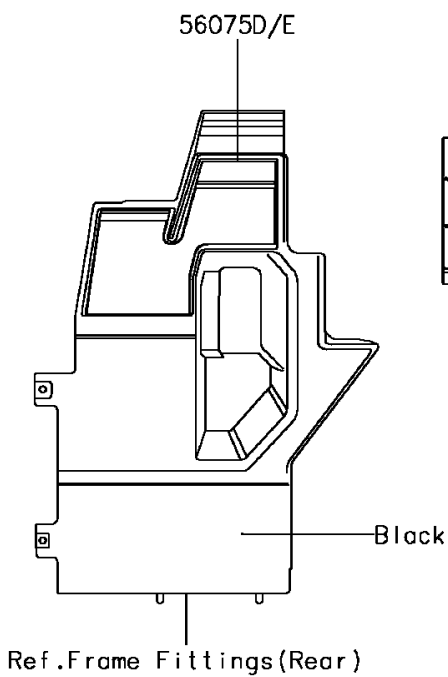

## 2017 MULE PRO-FX™ EPS PARTS DIAGRAM

Decals(Green)

F2861

## 2017 MULE PRO-FX™ EPS PARTS LIST

Decals(Green)

ITEM NAME	PART NUMBER	QUANTITY
MARK,FR FENDER,MULE PRO-FX (Ref # 56054)	56054-1823	1
PATTERN,FR FENDER,LH,EPS (Ref # 56075)	56075-0624	1
PATTERN,FR FENDER,RH,EPS (Ref # 56075A)	56075-0625	1
PATTERN,SIDE GUARD,LH,FR (Ref # 56075B)	56075-0626	1
PATTERN,SIDE GUARD,RH,FR (Ref # 56075C)	56075-0627	1
PATTERN,CARRIER,LH,FR (Ref # 56075D)	56075-0734	1
PATTERN,CARRIER,RH,FR (Ref # 56075E)	56075-0735	1
PATTERN,CARRIER,LH,RR (Ref # 56075F)	56075-0736	1
PATTERN,CARRIER,RH,RR (Ref # 56075G)	56075-0737	1