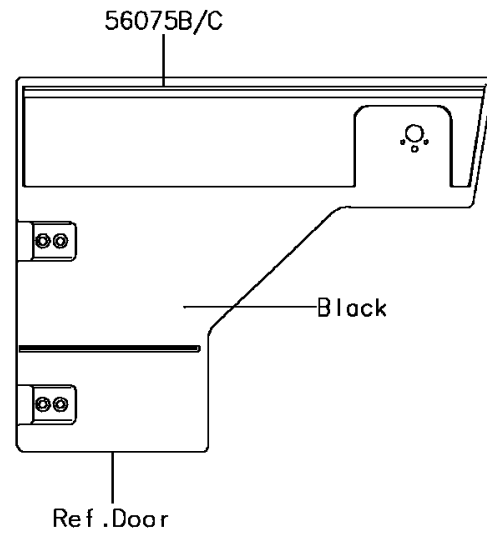

## 2017 MULE PRO-FX™ EPS PARTS DIAGRAM

Decals(Green)

F2861

## 2017 MULE PRO-FX™ EPS PARTS LIST

Decals(Green)

ITEM NAME	PART NUMBER	QUANTITY
MARK,FR FENDER,MULE PRO-FX (Ref # 56054)	56054-1823	1
PATTERN,FR FENDER,LH,EPS (Ref # 56075)	56075-0624	1
PATTERN,FR FENDER,RH,EPS (Ref # 56075A)	56075-0625	1
PATTERN,SIDE GUARD,LH,FR (Ref # 56075B)	56075-0626	1
PATTERN,SIDE GUARD,RH,FR (Ref # 56075C)	56075-0627	1
PATTERN,CARRIER,LH,FR (Ref # 56075D)	56075-0734	1
PATTERN,CARRIER,RH,FR (Ref # 56075E)	56075-0735	1
PATTERN,CARRIER,LH,RR (Ref # 56075F)	56075-0736	1
PATTERN,CARRIER,RH,RR (Ref # 56075G)	56075-0737	1