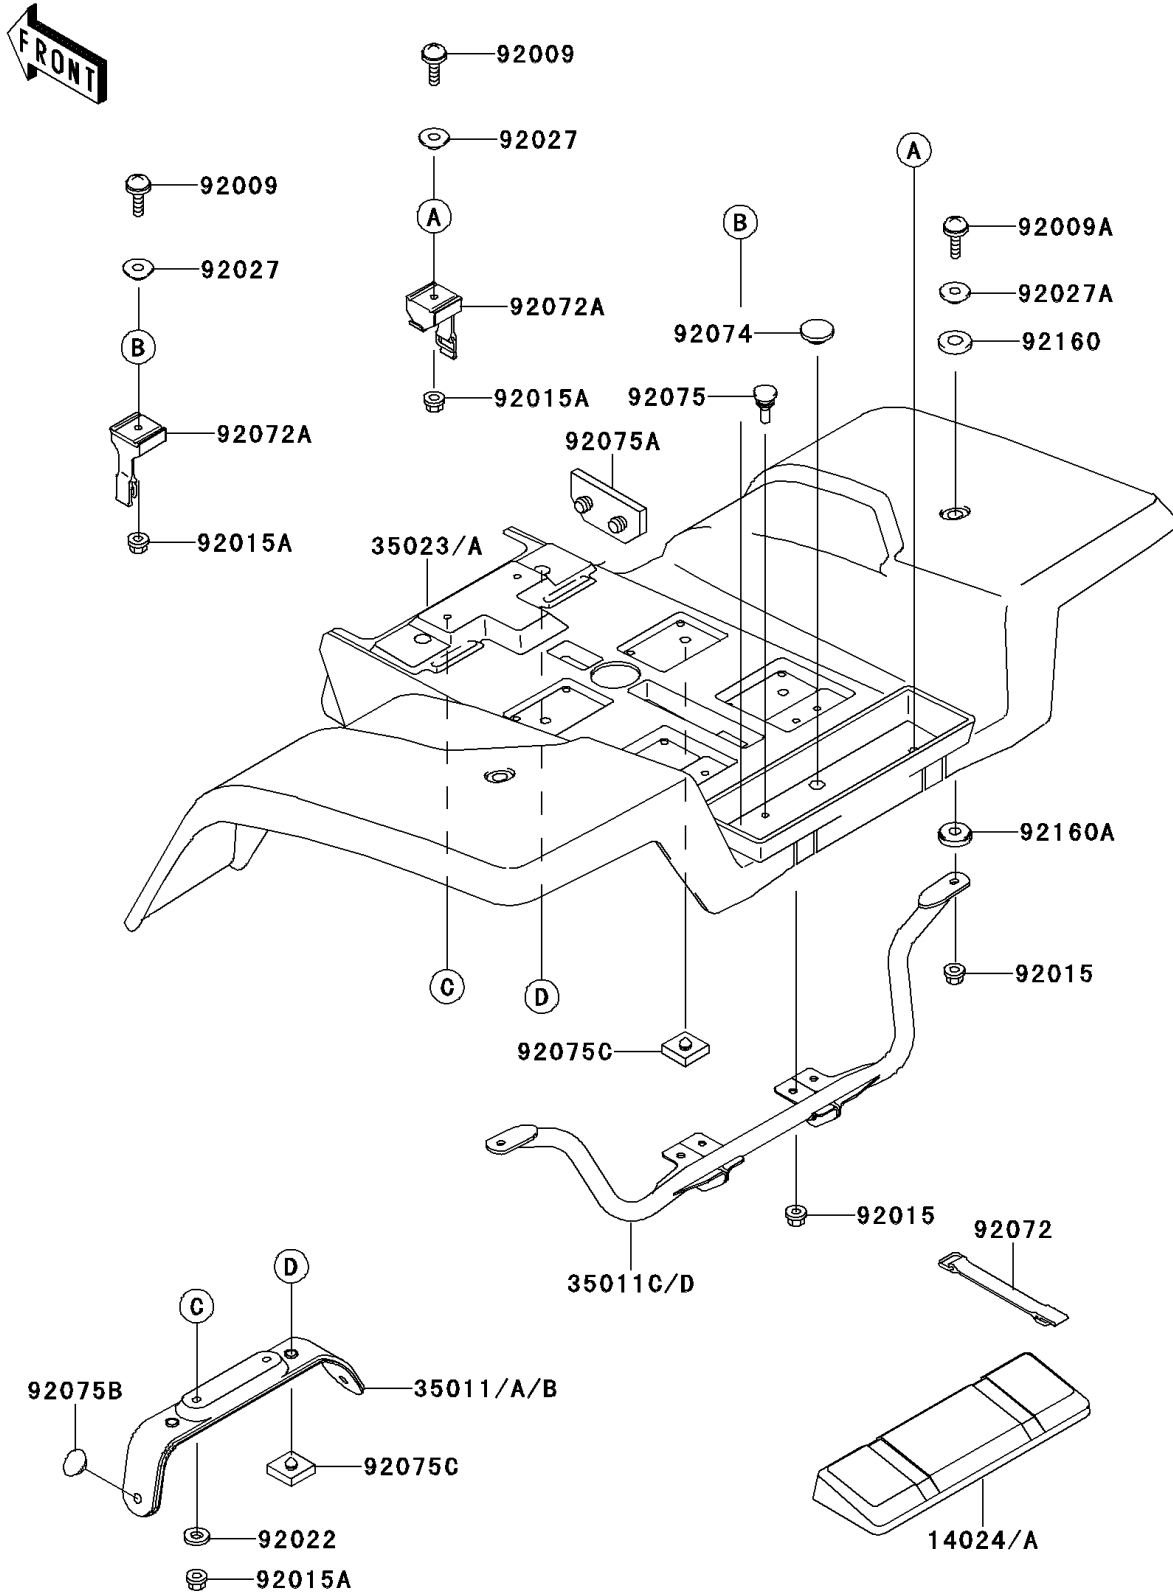

1996 Mojave® 250 PARTS DIAGRAM

Rear Fender(s)

F2172

1996 Mojave® 250 PARTS LIST

Rear Fender(s)

ITEM NAME	PART NUMBER	QUANTITY
COVER,REAR FENDER,P.WHITE (Ref # 14024)	14024-1283-6F	1
STAY,REAR FENDER,FR,L.GREEN (Ref # 35011)	35011-1644-CC	1
STAY,REAR FENDER,RR,L.GREEN (Ref # 35011C)	35011-1698-CC	1
FENDER-REAR,P.WHITE (Ref # 35023)	35023-1167-6F	1
SCREW,6X14 (Ref # 92009)	92009-1288	1
SCREW,6X25 (Ref # 92009A)	92009-1465	1
NUT,FLANGED,6MM,BLACK (Ref # 92015)	92015-1233	1
NUT,LOCK,FLANGED,6MM (Ref # 92015A)	92015-1339	1
WASHER,6.5X20X1.6 (Ref # 92022)	92022-1804	1
COLLAR,L=5.1 (Ref # 92027)	92027-1260	1
COLLAR (Ref # 92027A)	92027-1767	1
BAND,L=150 (Ref # 92072)	92072-1203	1
BAND (Ref # 92072A)	92072-1215	1
PLUG,11X3.2 (Ref # 92074)	92074-038	1
DAMPER (Ref # 92075)	92075-1808	1
DAMPER (Ref # 92075A)	92075-1860	1
DAMPER (Ref # 92075B)	92075-1861	1
DAMPER (Ref # 92075C)	92075-1882	1
DAMPER (Ref # 92160)	92160-1011	1
DAMPER (Ref # 92160A)	92160-1017	1