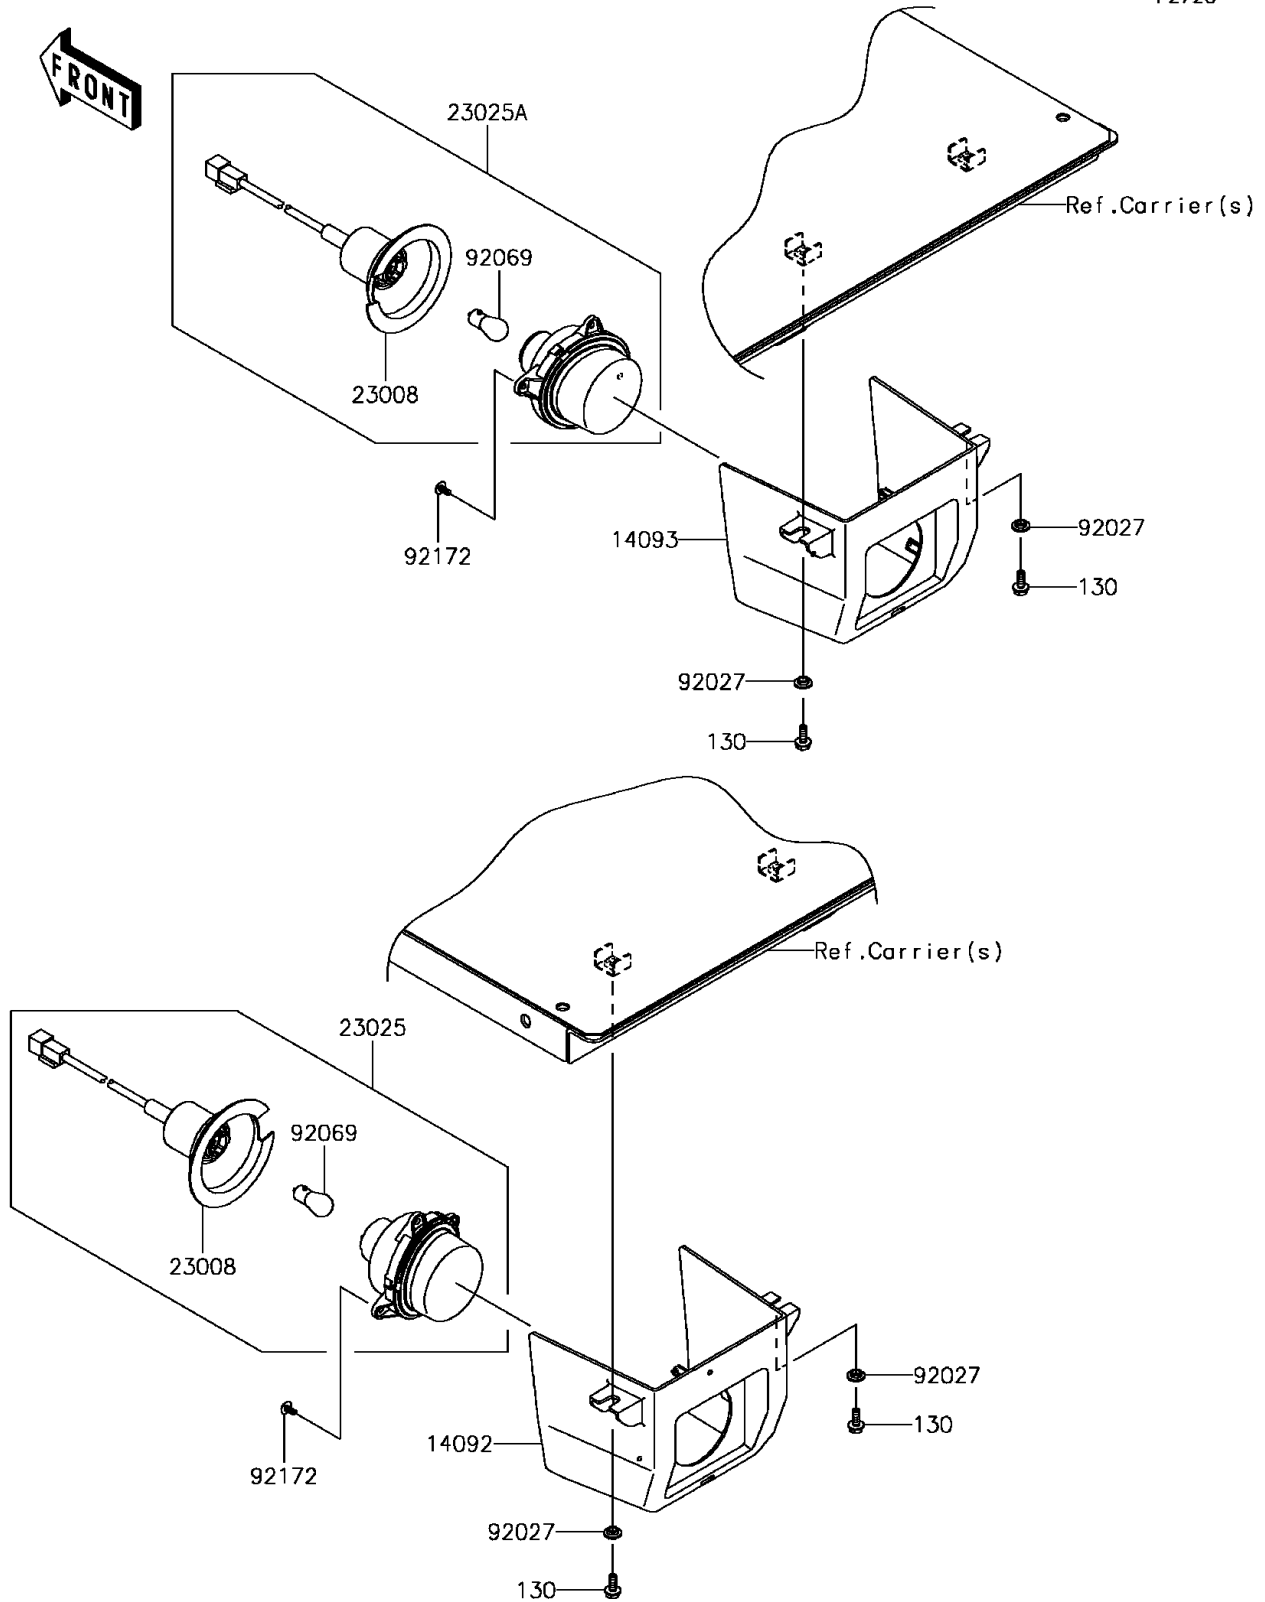

## 2017 MULE PRO-FX™ EPS PARTS DIAGRAM

Taillight(s)

F2720

## 2017 MULE PRO-FX™ EPS PARTS LIST

Taillight(s)

ITEM NAME	PART NUMBER	QUANTITY
BOLT-FLANGED,6X16 (Ref # 130)	130CA0616	1
COVER,TAIL LAMP,LH (Ref # 14092)	14092-1183	1
COVER,TAIL LAMP,RH (Ref # 14093)	14093-0091	1
SOCKET-ASSY (Ref # 23008)	23008-0162	1
LAMP-TAIL,LH (Ref # 23025)	23025-0334	1
LAMP-TAIL,RH (Ref # 23025A)	23025-0341	1
COLLAR,L=4.6 (Ref # 92027)	92027-1168	1
BULB,12V 21/5W (Ref # 92069)	92069-0072	1
SCREW,TAPPING,5X10 (Ref # 92172)	92172-0262	1