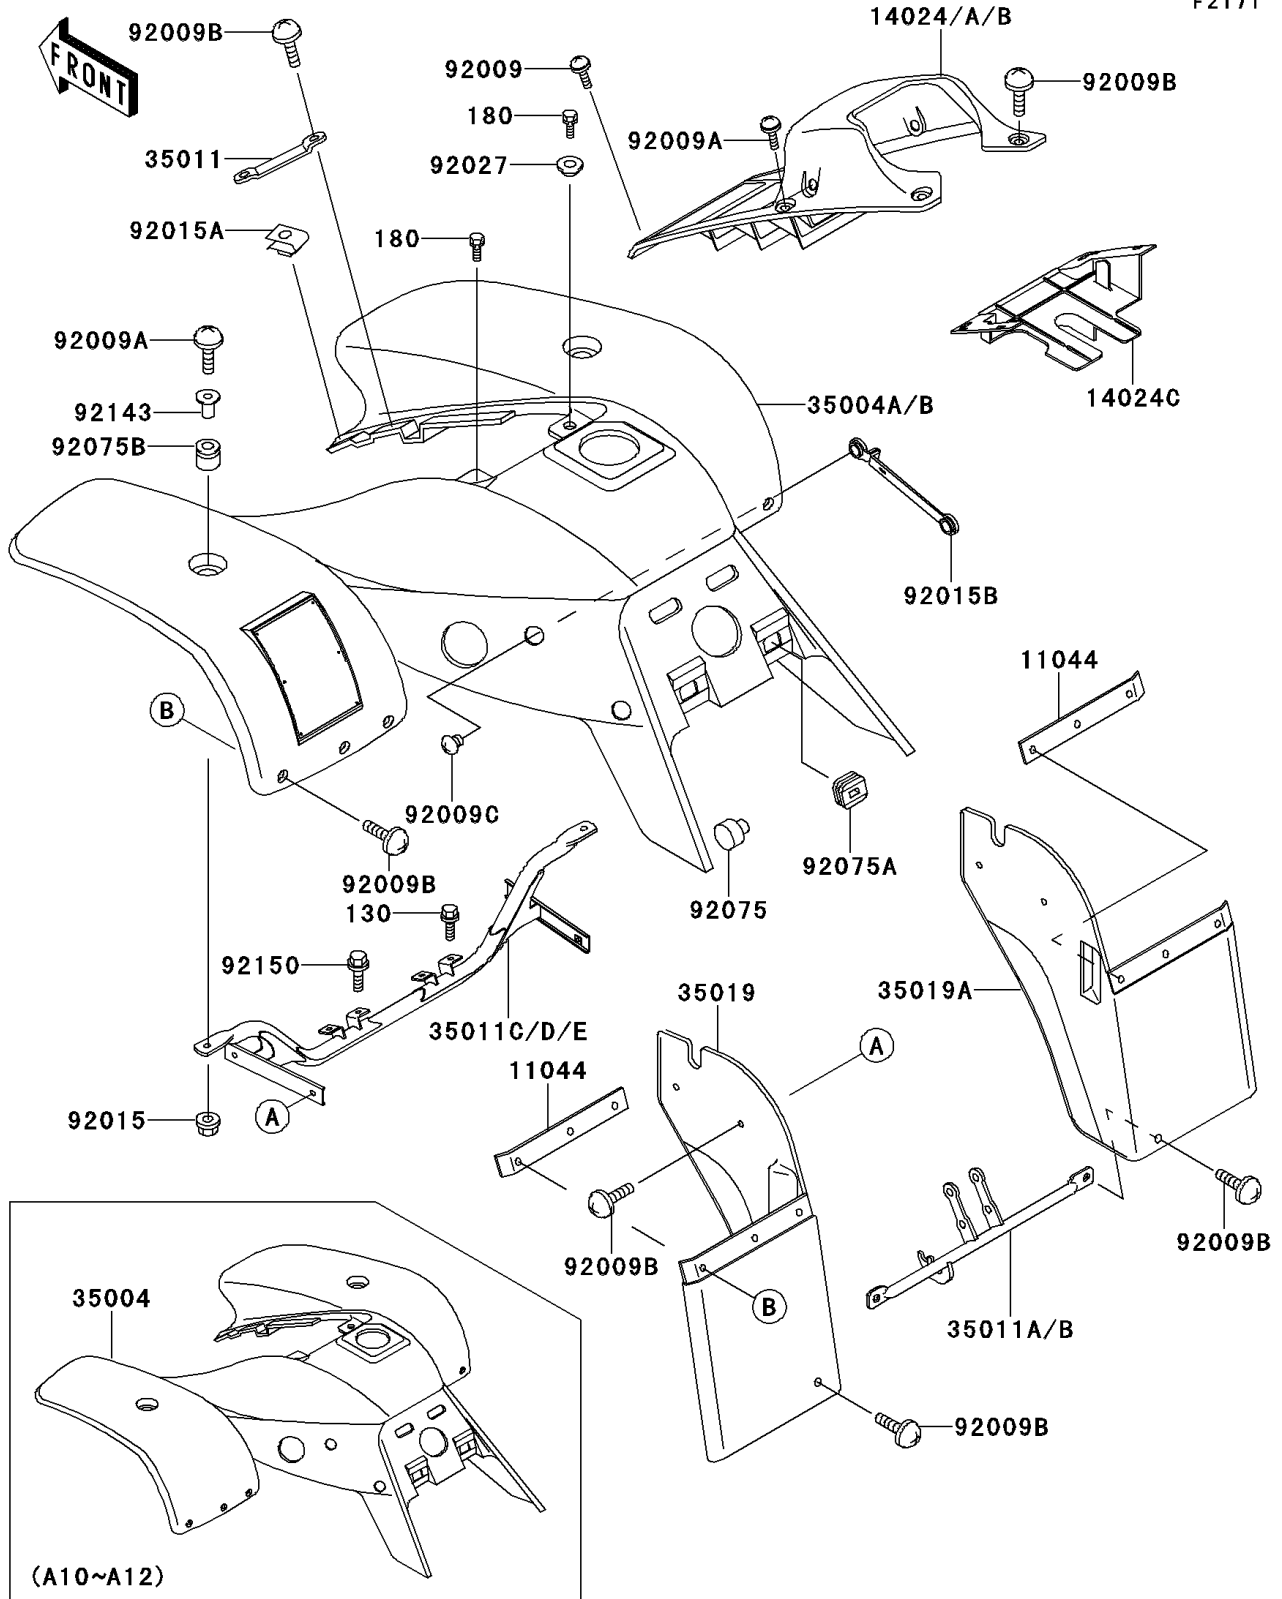

## 1996 Mojave® 250 PARTS DIAGRAM

Front Fender(s)

F2171

## 1996 Mojave® 250 PARTS LIST

Front Fender(s)

ITEM NAME	PART NUMBER	QUANTITY
BOLT-FLANGED,6X12 (Ref # 130)	130P0612	1
BOLT-UPSET-WS,6X35 (Ref # 180)	180D0635	1
BRACKET,FLAP (Ref # 11044)	11044-1934	1
COVER,FRONT FENDER,J.S.VIOLET (Ref # 14024)	14024-1268-RE	1
COVER,FRONT FENDER,INNER (Ref # 14024C)	14024-1297	1
FENDER-FRONT,P.WHITE (Ref # 35004)	35004-1192-6F	1
STAY,FRONT FENDER (Ref # 35011)	35011-1324	1
STAY,FLAP,L.GREEN (Ref # 35011A)	35011-1637-CC	1
STAY,FRONT FENDER,L.GREEN (Ref # 35011C)	35011-1642-CC	1
FLAP,LH (Ref # 35019)	35019-1172	1
FLAP,RH (Ref # 35019A)	35019-1173	1
SCREW,6X18,BLACK (Ref # 92009)	92009-1181	1
SCREW,6X22,BLACK (Ref # 92009A)	92009-1256	1
SCREW,6X14 (Ref # 92009B)	92009-1288	1
SCREW,16MM (Ref # 92009C)	92009-1508	1
NUT,FLANGED,6MM,BLACK (Ref # 92015)	92015-1233	1
NUT,CLAMP,6MM (Ref # 92015A)	92015-1678	1
NUT (Ref # 92015B)	92015-1701	1
COLLAR,L=5.6 (Ref # 92027)	92027-1933	1
DAMPER,DUAL SEAT (Ref # 92075)	92075-023	1
DAMPER (Ref # 92075A)	92075-1834	1
DAMPER,CASE (Ref # 92075B)	92075-222	1
COLLAR,L=9.6 (Ref # 92143)	92143-1016	1
BOLT,FLANGED,6X16 (Ref # 92150)	92150-1358	1