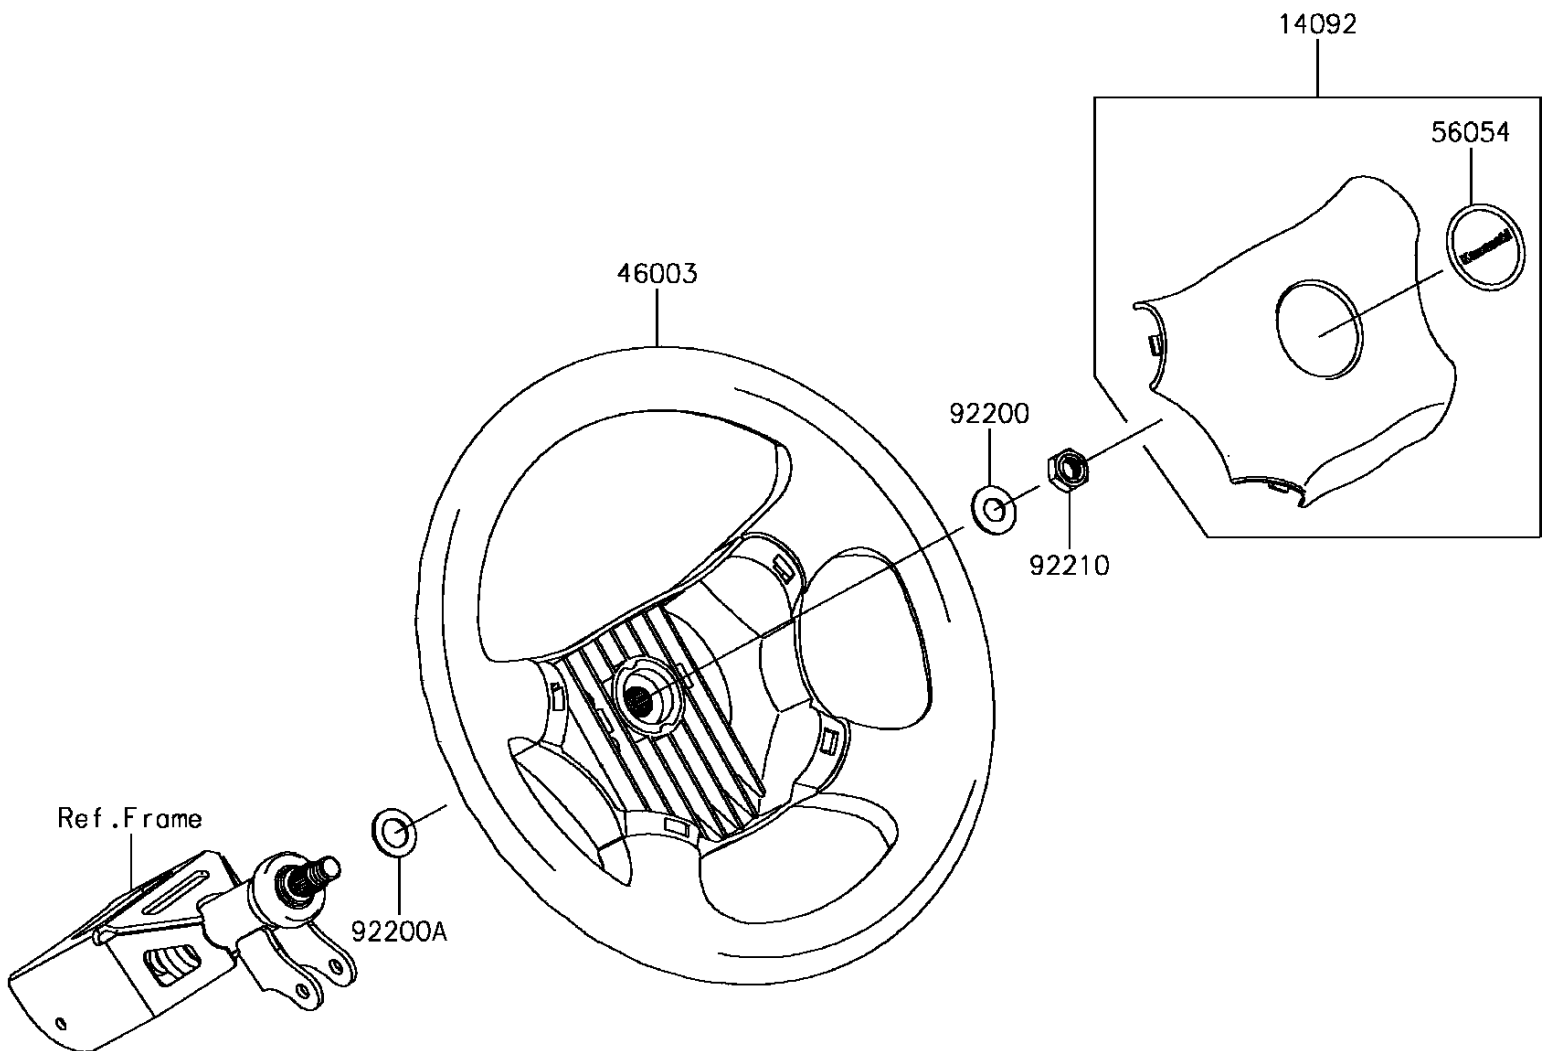

2017 MULE PRO-FX™ EPS PARTS DIAGRAM

Steering Wheel

F2311

2017 MULE PRO-FX™ EPS PARTS LIST

Steering Wheel

ITEM NAME	PART NUMBER	QUANTITY
COVER,HORN SWITCH (Ref # 14092)	14092-1029	1
HANDLE (Ref # 46003)	46003-0595	1
MARK,CENTER LOGO,KAWASAKI (Ref # 56054)	56054-1188	1
WASHER,12.1X25X1.6 (Ref # 92200)	92200-0455	1
WASHER,15X25X1.6 (Ref # 92200A)	92200-0460	1
NUT,LOCK,12MM (Ref # 92210)	92210-1249	1