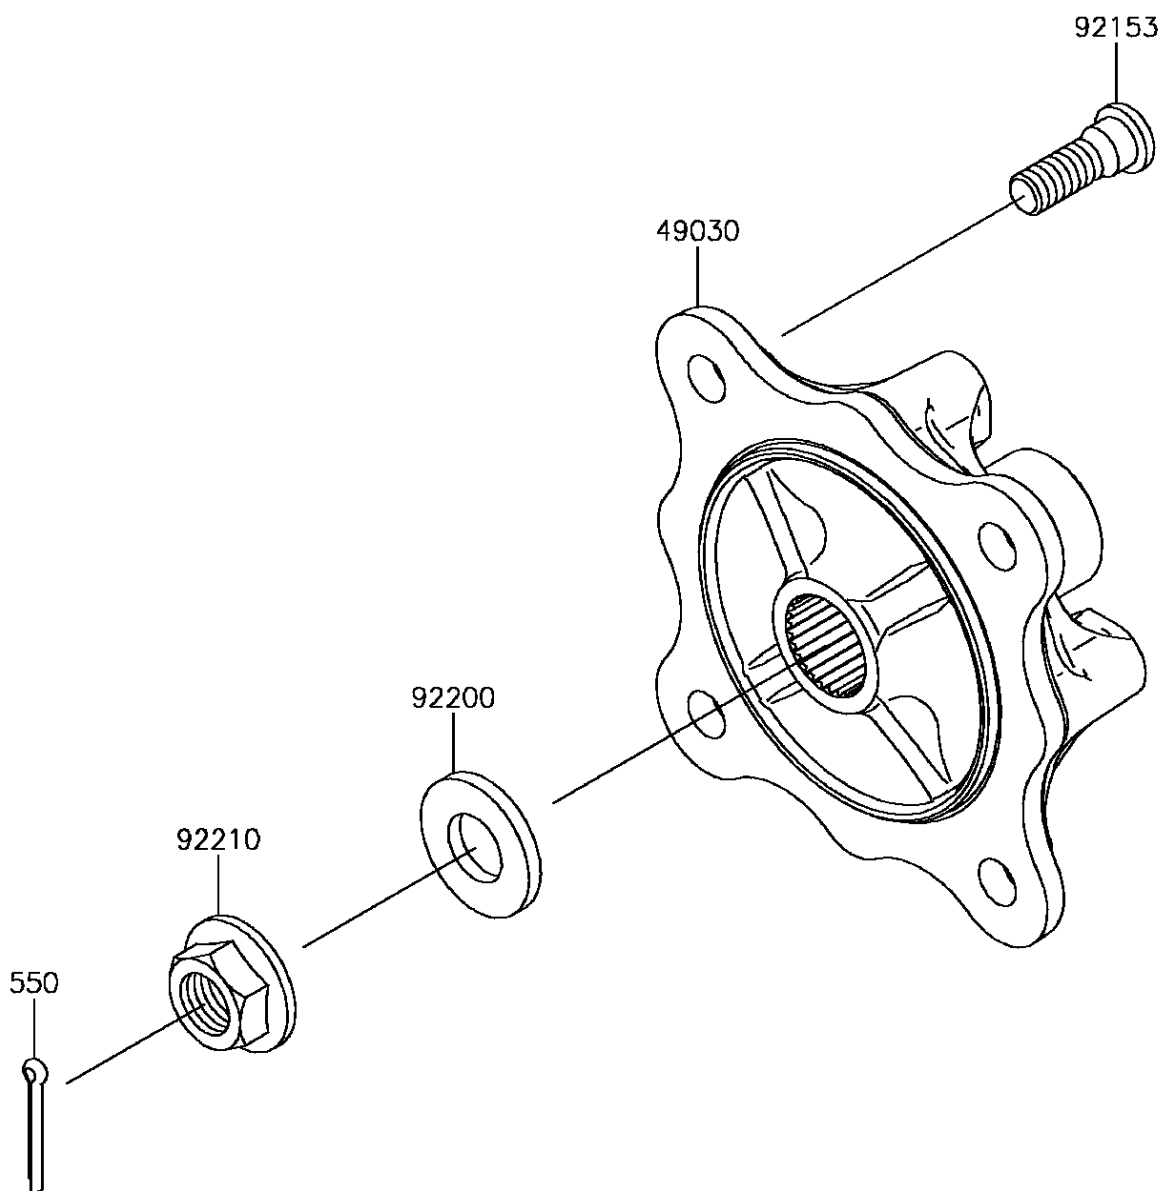

## 2017 MULE PRO-FX™ EPS PARTS DIAGRAM

Rear Hubs/Brakes

F2240

## 2017 MULE PRO-FX™ EPS PARTS LIST

Rear Hubs/Brakes

ITEM NAME	PART NUMBER	QUANTITY
HUB,RR (Ref # 49030)	49030-0049	1
PIN-COTTER,4.0X30 (Ref # 550)	550AA4030	1
BOLT,12MM (Ref # 92153)	92153-1915	1
WASHER,20.3X41X4.5 (Ref # 92200)	92200-0921	1
NUT,FLANGED,20MM (Ref # 92210)	92210-2093	1