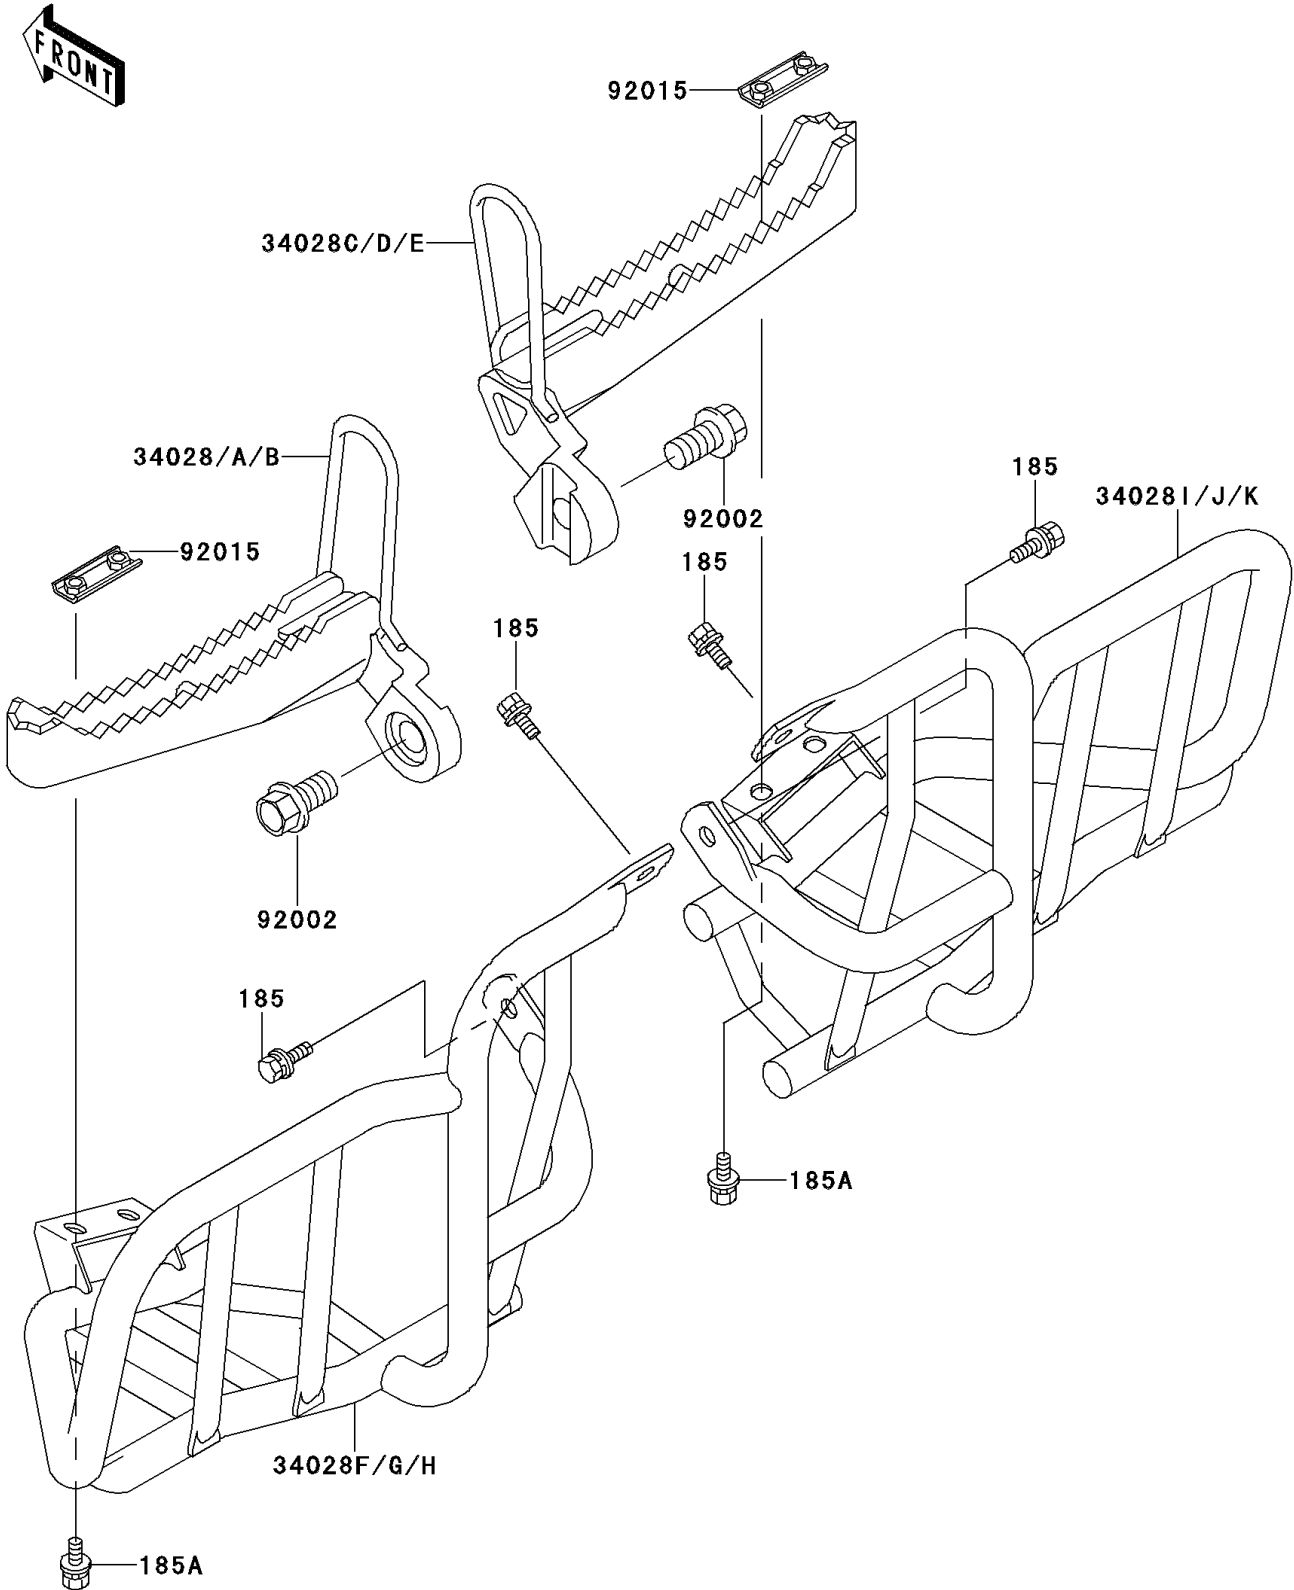

1996 Mojave® 250 PARTS DIAGRAM

Footrests

F2160

1996 Mojave® 250 PARTS LIST

Footrests

ITEM NAME	PART NUMBER	QUANTITY
BOLT-UPSET-WSP-SMALL (Ref # 185)	185J0818	1
BOLT-UPSET-WSP-SMALL,8X20 (Ref # 185A)	185J0820	1
STEP,LH,L.GREEN (Ref # 34028)	34028-1366-CC	1
STEP,RH,L.GREEN (Ref # 34028C)	34028-1367-CC	1
STEP,FOOT BOARD,LH,L.GREEN (Ref # 34028F)	34028-1397-CC	1
STEP,FOOT BOARD,RH,L.GREEN (Ref # 34028I)	34028-1398-CC	1
BOLT,FLANGED,14X25 (Ref # 92002)	92002-1767	1
NUT (Ref # 92015)	92015-1732	1