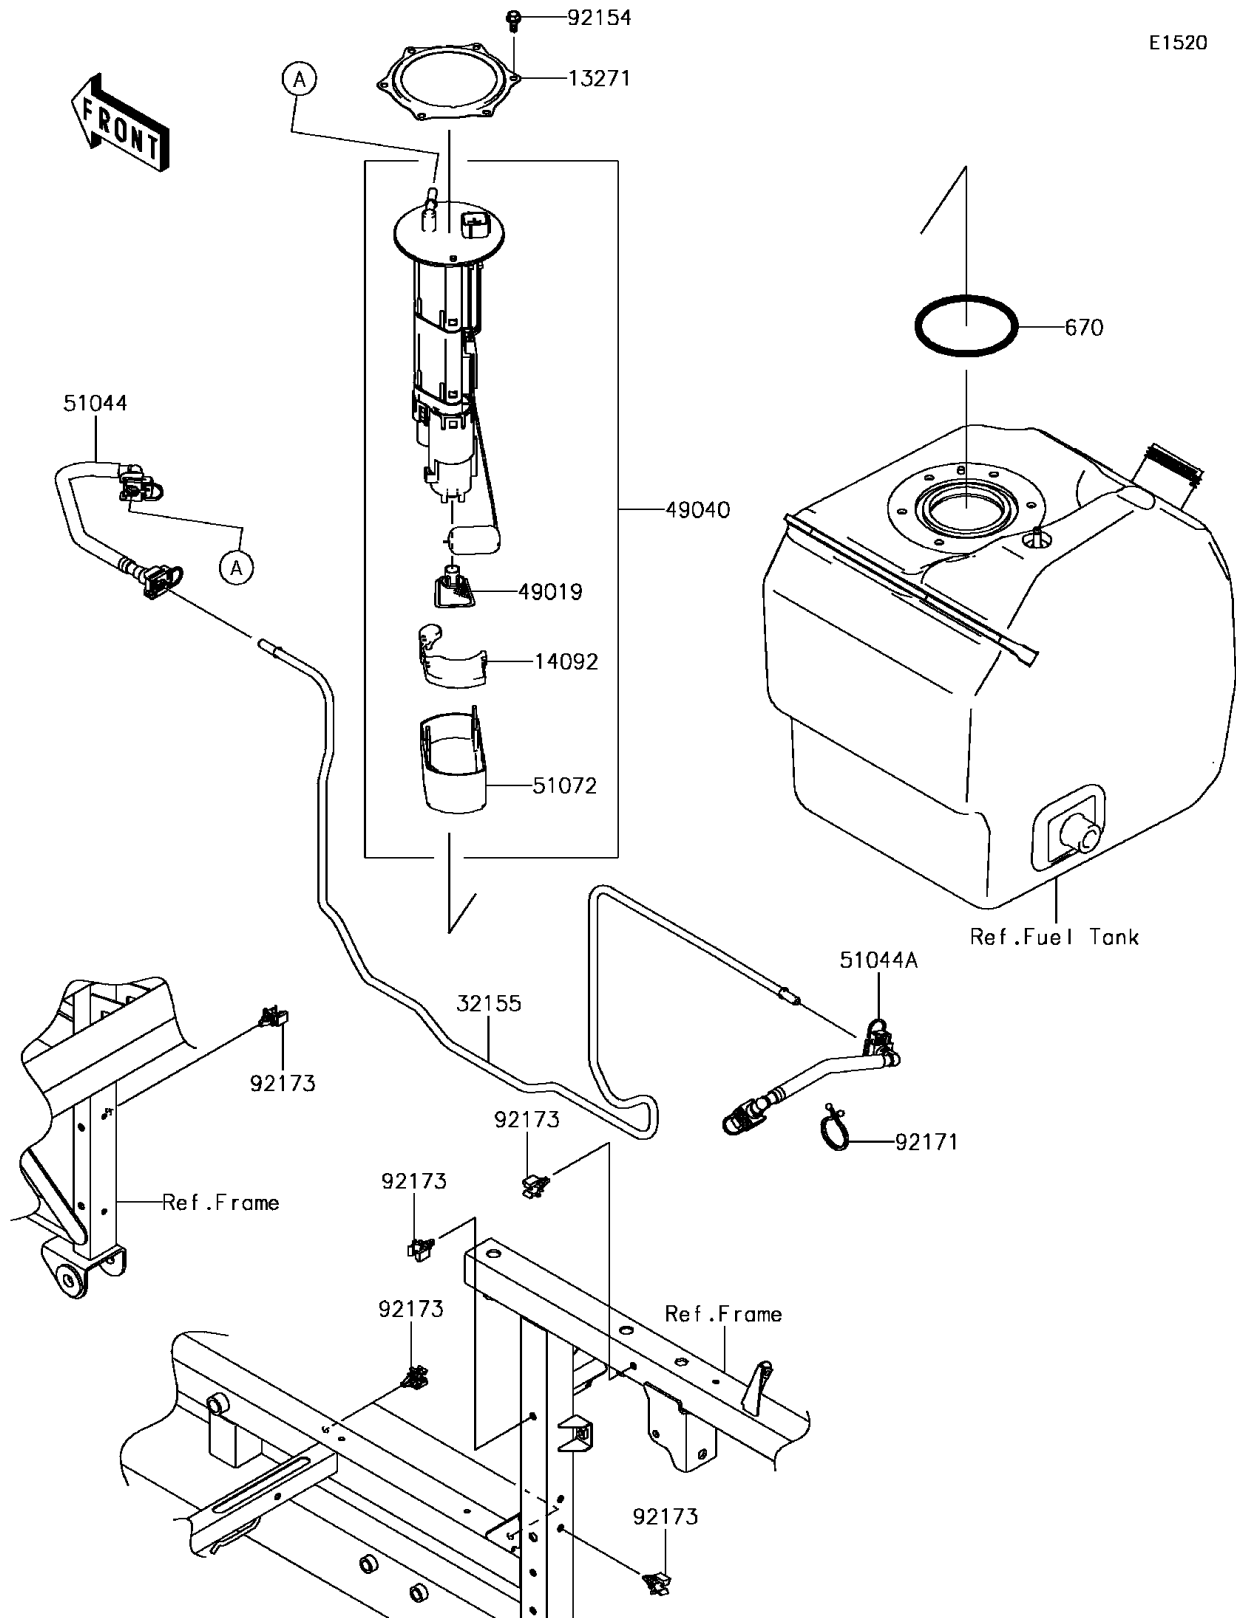

2017 MULE PRO-FX™ EPS PARTS DIAGRAM

Fuel Pump

E1520

2017 MULE PRO-FX™ EPS PARTS LIST

Fuel Pump

ITEM NAME	PART NUMBER	QUANTITY
PLATE (Ref # 13271)	13271-0980	1
COVER (Ref # 14092)	14092-1044	1
PIPE,FUEL (Ref # 32155)	32155-1619	1
FILTER-FUEL (Ref # 49019)	49019-0013	1
PUMP-FUEL (Ref # 49040)	49040-0733	1
TUBE-ASSY,TANK-PIPE (Ref # 51044)	51044-0751	1
TUBE-ASSY,PIPE-INJECTION PIPE (Ref # 51044A)	51044-0752	1
CHAMBER-FUEL (Ref # 51072)	51072-0003	1
O RING (Ref # 670)	670E5090	1
BOLT,FUEL PUMP (Ref # 92154)	92154-1326	1
CLAMP (Ref # 92171)	92171-0876	1
CLAMP,FUEL PIPE (Ref # 92173)	92173-1213	1