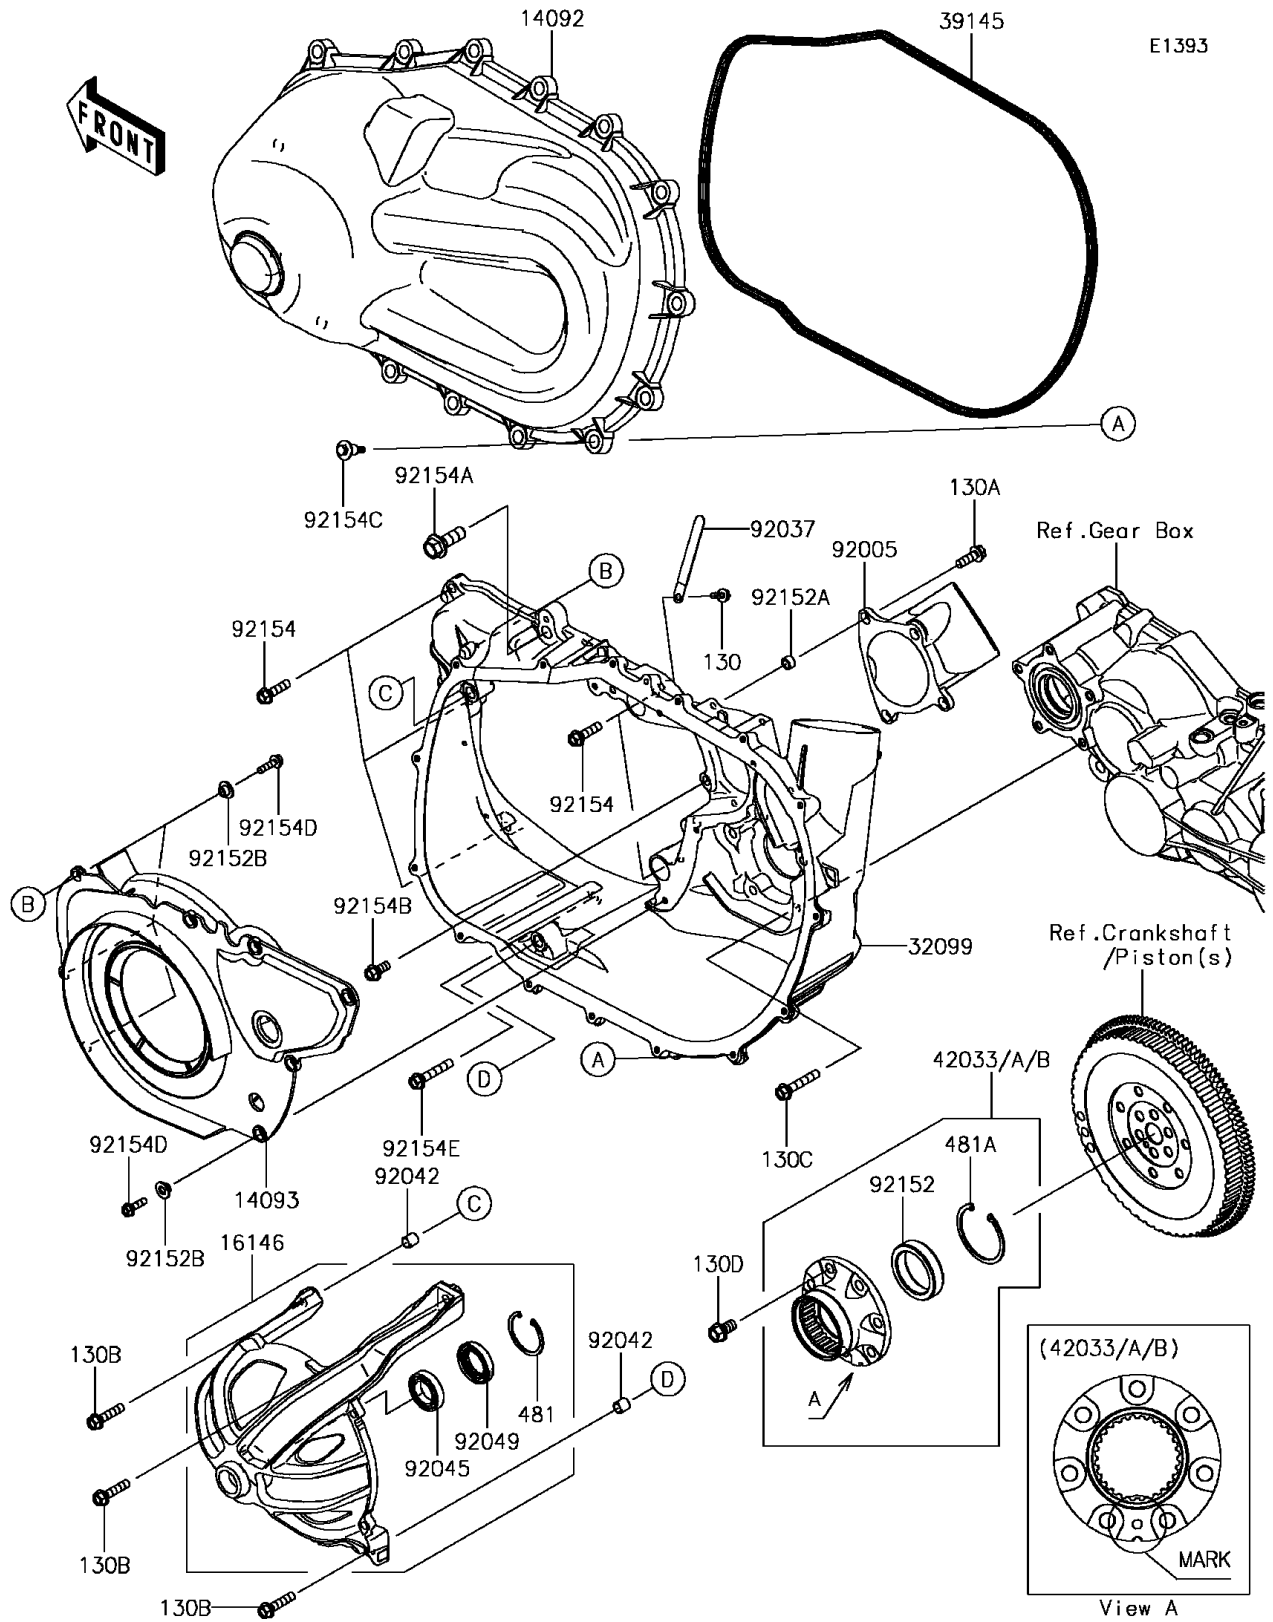

2017 MULE PRO-FX™ EPS PARTS DIAGRAM

Converter Cover

2017 MULE PRO-FX™ EPS PARTS LIST

Converter Cover

ITEM NAME	PART NUMBER	QUANTITY
BOLT-FLANGED,6X14 (Ref # 130)	130BA0614	1
BOLT-FLANGED,8X25 (Ref # 130A)	130BA0825	1
BOLT-FLANGED,8X35 (Ref # 130B)	130BA0835	1
BOLT-FLANGED,8X45 (Ref # 130C)	130BA0845	1
BOLT-FLANGED,10X18 (Ref # 130D)	130CA1018	1
COVER,CVT (Ref # 14092)	14092-1202	1
COVER (Ref # 14093)	14093-0050	1
COVER-ASSY (Ref # 16146)	16146-0734	1
CASE,CVT (Ref # 32099)	32099-0746	1
TRIM-SEAL (Ref # 39145)	39145-0047	1
COUPLING-ASSY,B MARK,WHITE (Ref # 42033)	42033-0582	1
COUPLING-ASSY,A MARK,BLUE (Ref # 42033A)	42033-0583	1
COUPLING-ASSY,C MARK,YELLOW (Ref # 42033B)	42033-0584	1
CIRCLIP-TYPE-C,45MM (Ref # 481)	481J4500	1
CIRCLIP (Ref # 481A)	481J6200	1
FITTING,INTAKE (Ref # 92005)	92005-0762	1
CLAMP (Ref # 92037)	92037-1993	1
PIN,DOWEL,12X14 (Ref # 92042)	92042-031	1
BEARING-BALL,#6905 (Ref # 92045)	92045-036	1
SEAL-OIL,HTC 28X45X8 (Ref # 92049)	92049-0767	1
COLLAR (Ref # 92152)	92152-1822	1
COLLAR,8.8X12.3X6.9 (Ref # 92152A)	92152-1853	1
COLLAR (Ref # 92152B)	92152-1931	1
BOLT,FLANGED,8X30 (Ref # 92154)	92154-0850	1
BOLT,FLANGED,12X35 (Ref # 92154A)	92154-1337	1
BOLT,FLANGED,8X18 (Ref # 92154B)	92154-1386	1
BOLT,CVT COVER (Ref # 92154C)	92154-1522	1
BOLT,FLANGED,6X22 (Ref # 92154D)	92154-1525	1
BOLT,FLANGED,8X45 (Ref # 92154E)	92154-1526	1