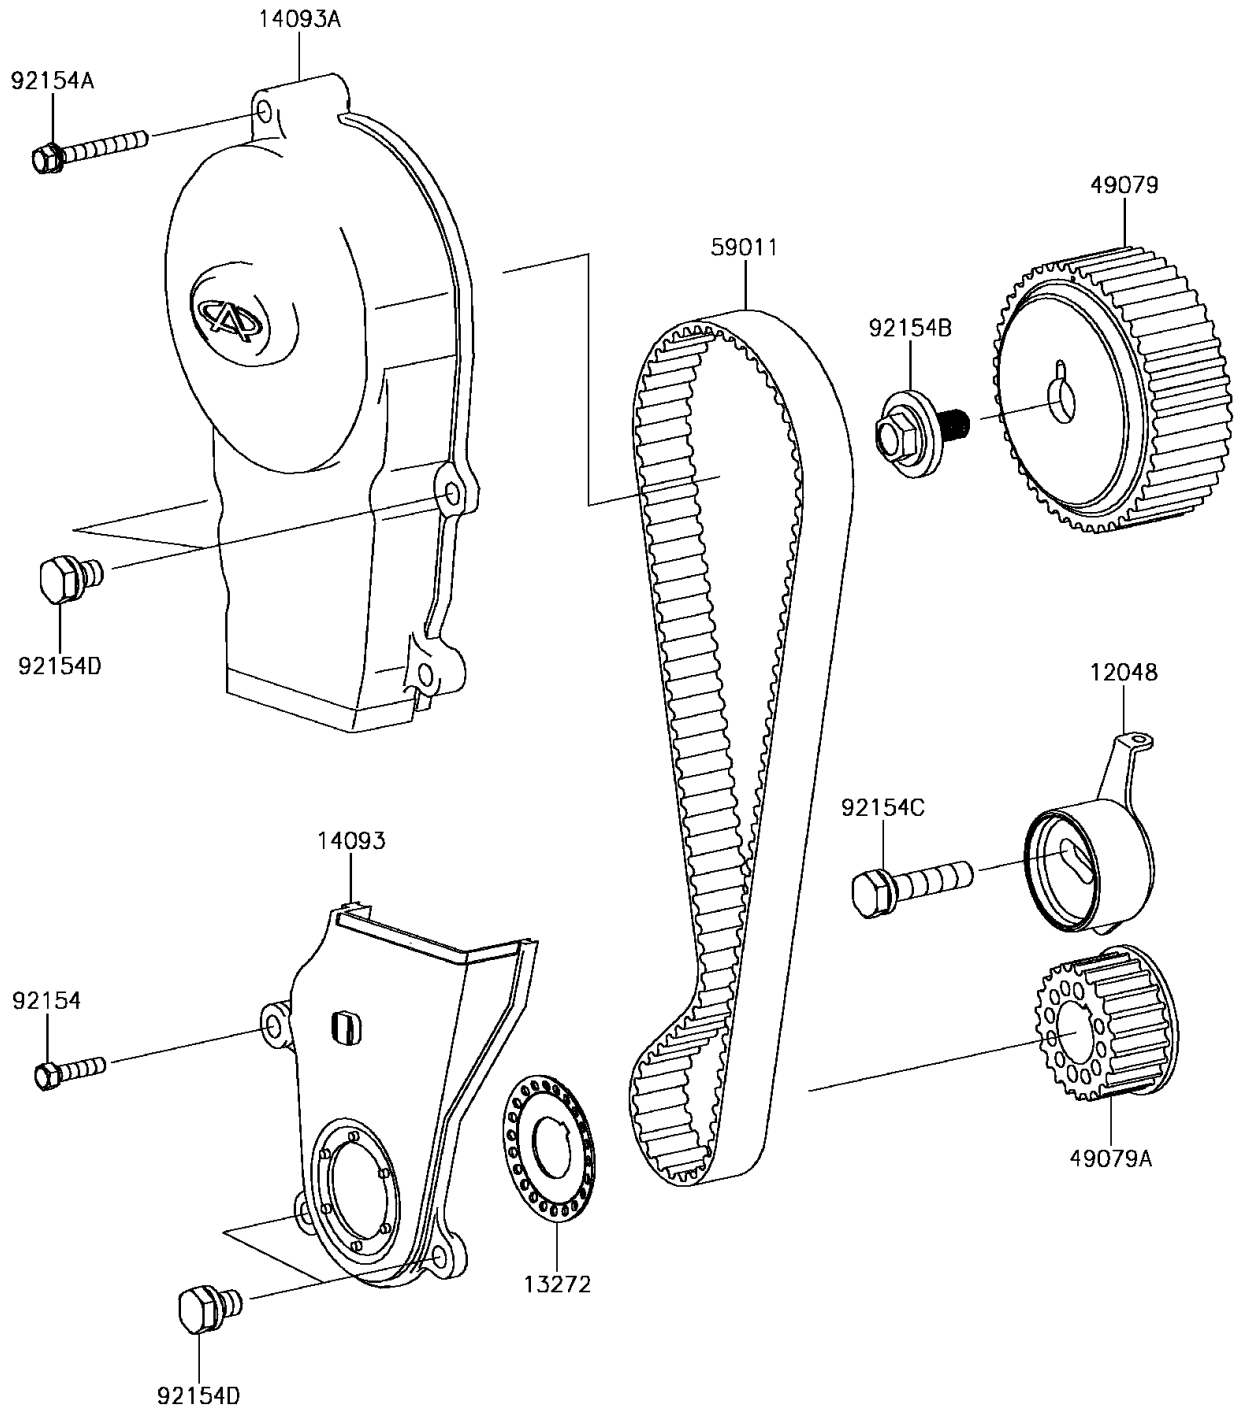

2017 MULE PRO-FX™ EPS PARTS DIAGRAM

Timing Belt

E1215

2017 MULE PRO-FX™ EPS PARTS LIST

Timing Belt

ITEM NAME	PART NUMBER	QUANTITY
TENSIONER-ASSY (Ref # 12048)	12048-0093	1
PLATE,TIMING BELT (Ref # 13272)	13272-1872	1
COVER,TIMING BELT,LWR (Ref # 14093)	14093-0200	1
COVER,TIMING BELT,UPP (Ref # 14093A)	14093-0201	1
PULLEY-BELT,CAMSHAFT (Ref # 49079)	49079-0023	1
PULLEY-BELT,CRANKSHAFT (Ref # 49079A)	49079-0024	1
BELT,TIMING (Ref # 59011)	59011-0042	1
BOLT,6X25 (Ref # 92154)	92154-1583	1
BOLT,6X50 (Ref # 92154A)	92154-1591	1
BOLT,FLANGED (Ref # 92154B)	92154-1614	1
BOLT,10X45 (Ref # 92154C)	92154-1615	1
BOLT,6X16 (Ref # 92154D)	92154-1617	1