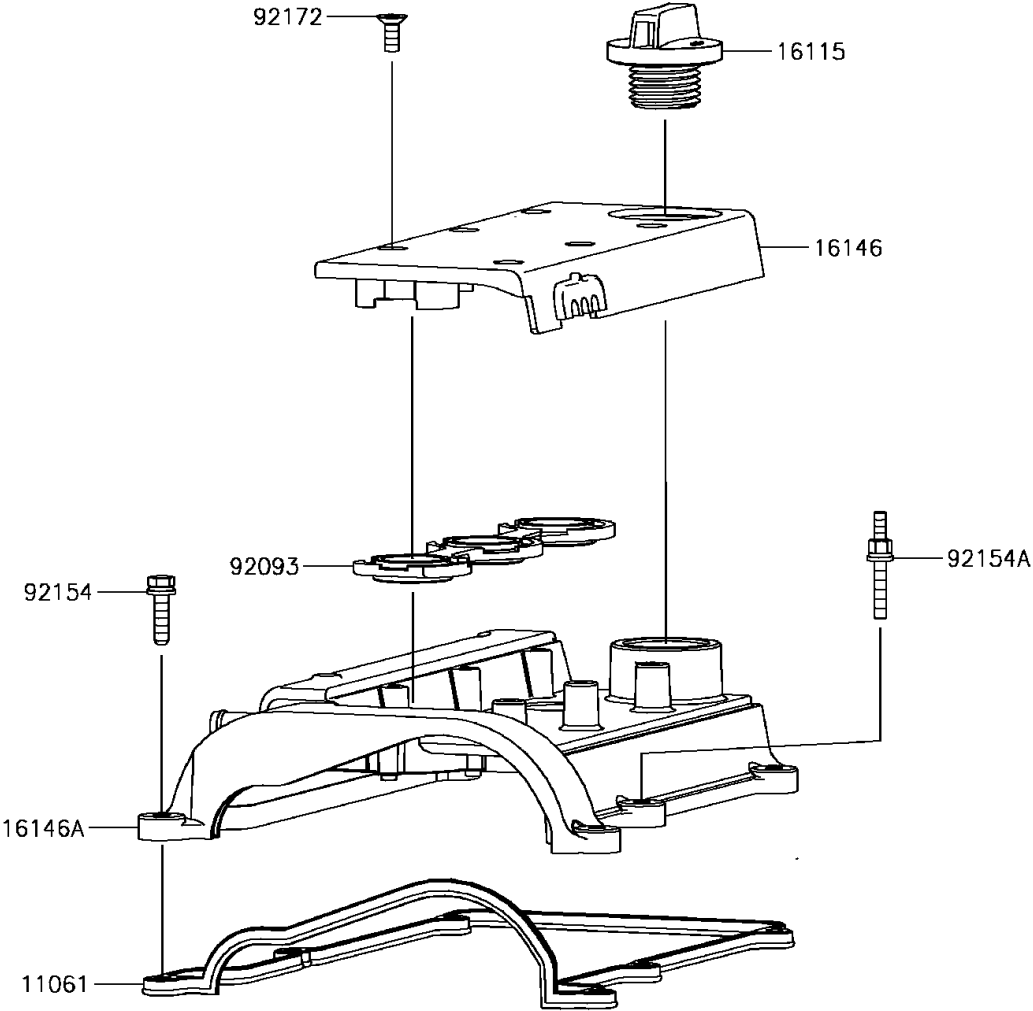

2017 MULE PRO-FX™ EPS PARTS DIAGRAM

Cylinder Head Cover

E1112

2017 MULE PRO-FX™ EPS PARTS LIST

Cylinder Head Cover

ITEM NAME	PART NUMBER	QUANTITY
GASKET,HEAD COVER (Ref # 11061)	11061-0953	1
CAP-OIL FILLER (Ref # 16115)	16115-0027	1
COVER-ASSY,SPARK PLUG (Ref # 16146)	16146-0738	1
COVER-ASSY,CYLINDER HEAD (Ref # 16146A)	16146-0741	1
SEAL,SPARK PLUG COVER (Ref # 92093)	92093-0608	1
BOLT,6X25 (Ref # 92154)	92154-1583	1
BOLT (Ref # 92154A)	92154-1584	1
SCREW,6X16 (Ref # 92172)	92172-0905	1