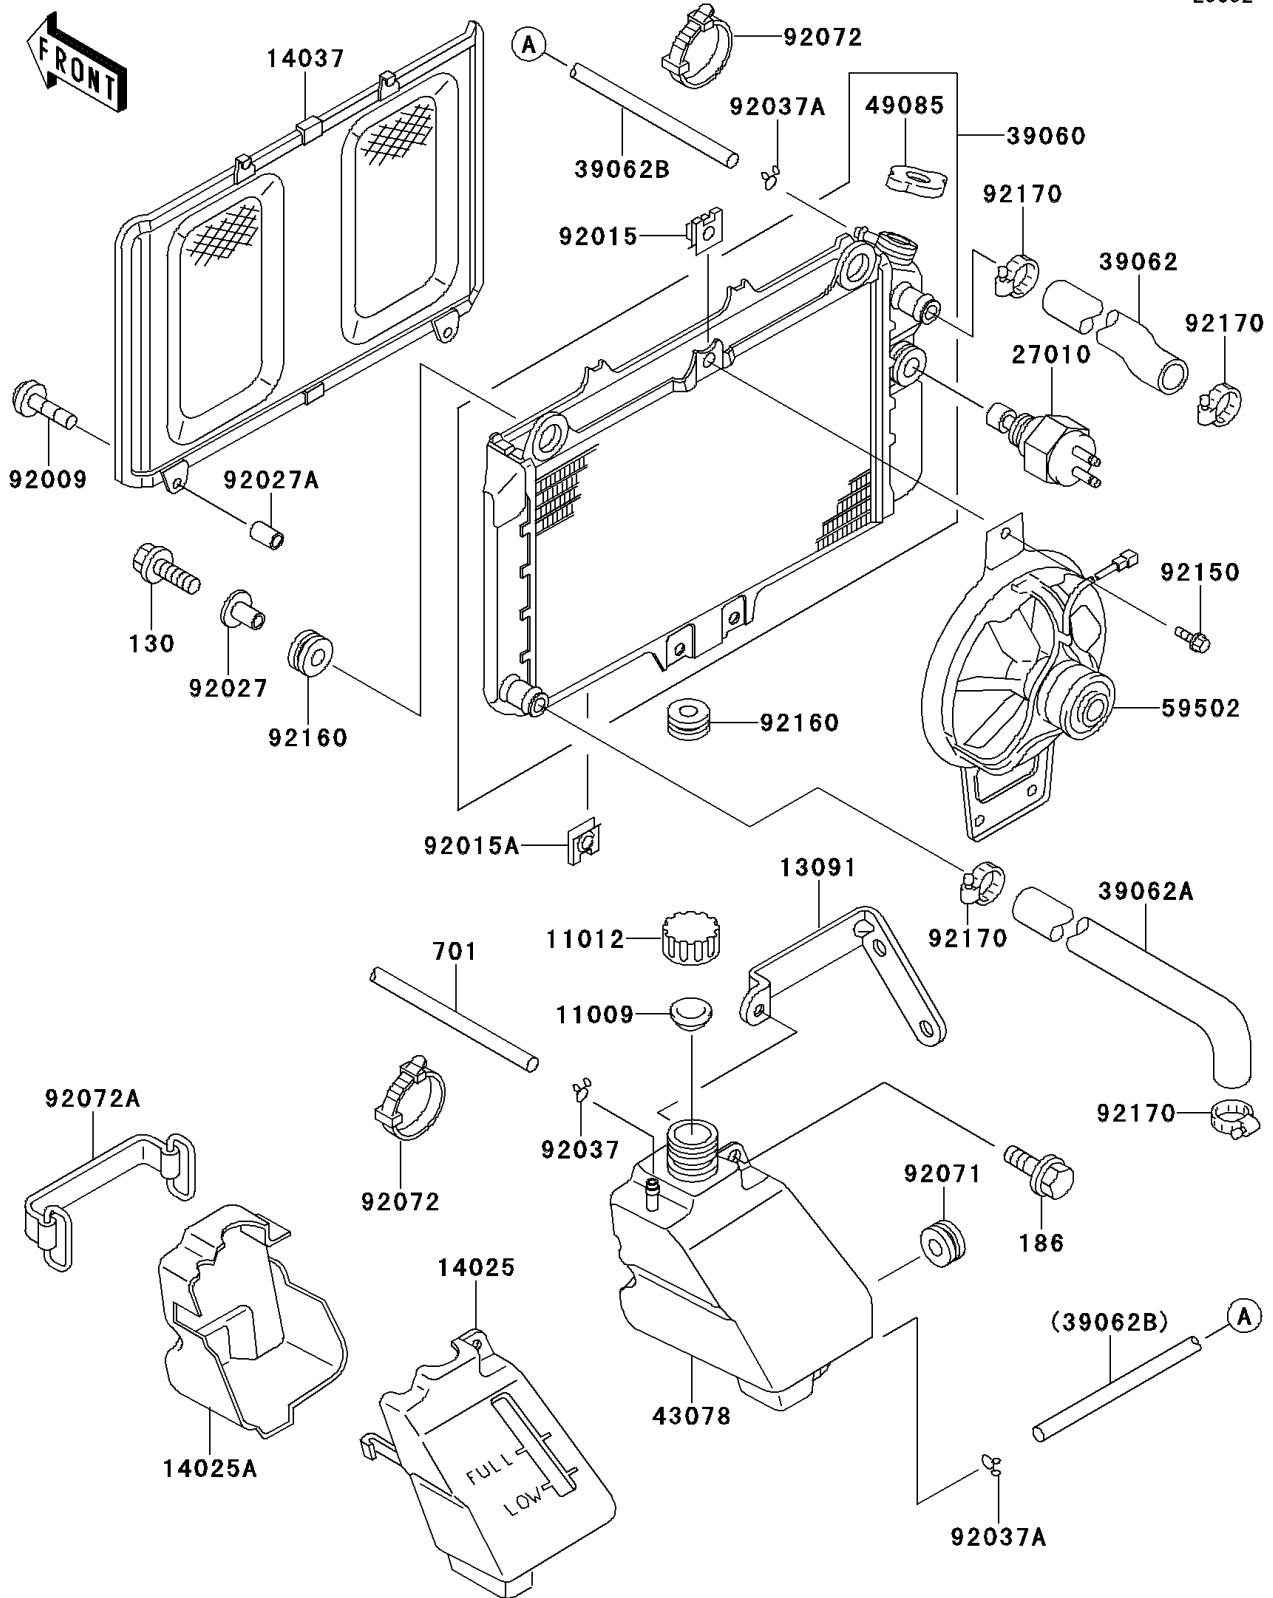

1996 Mojave® 250 PARTS DIAGRAM

Radiator

E3032

1996 Mojave® 250 PARTS LIST

Radiator

ITEM NAME	PART NUMBER	QUANTITY
BOLT-FLANGED,8X25,BLACK (Ref # 130)	130J0825	1
BOLT-UPSET-WP (Ref # 186)	186J0618	1
TUBE-PVC (Ref # 701)	701Q05750	1
GASKET,RESERVOIR TANK CAP (Ref # 11009)	11009-1145	1
CAP (Ref # 11012)	11012-1084	1
HOLDER,RESERVOIR (Ref # 13091)	13091-1435	1
COVER,RESERVOIR (Ref # 14025)	14025-1991	1
COVER,RESERVOIR (Ref # 14025A)	14025-1992	1
SCREEN (Ref # 14037)	14037-1083	1
SWITCH,FAN (Ref # 27010)	27010-1317	1
RADIATOR (Ref # 39060)	39060-1071	1
HOSE-COOLING,HEAD-RADIATOR (Ref # 39062)	39062-1191	1
HOSE-COOLING,RADIATOR-PUMP (Ref # 39062A)	39062-1192	1
HOSE-COOLING (Ref # 39062B)	39062-1208	1
RESERVOIR,TANK (Ref # 43078)	43078-1061	1
CAP-ASSY-PRESSURE (Ref # 49085)	49085-1005	1
FAN-ASSY (Ref # 59502)	59502-1065	1
SCREW,TAPPING,6X20 (Ref # 92009)	92009-1422	1
NUT (Ref # 92015)	92015-1487	1
NUT,6MM (Ref # 92015A)	92015-1758	1
COLLAR,L=14 (Ref # 92027)	92027-1134	1
COLLAR,6.8X10X10.5 (Ref # 92027A)	92027-120	1
CLAMP,TUBE (Ref # 92037)	92037-010	1
CLAMP,TUBE (Ref # 92037A)	92037-147	1
GROMMET (Ref # 92071)	92071-1115	1
BAND,L=149 (Ref # 92072)	92072-031	1
BAND,L=82 (Ref # 92072A)	92072-053	1
BOLT,6X12 (Ref # 92150)	92150-1186	1
DAMPER (Ref # 92160)	92160-1007	1

1996 Mojave® 250 PARTS LIST

Radiator

ITEM NAME	PART NUMBER	QUANTITY
CLAMP, COOLING HOSE (Ref # 92170)	92170-1033	1