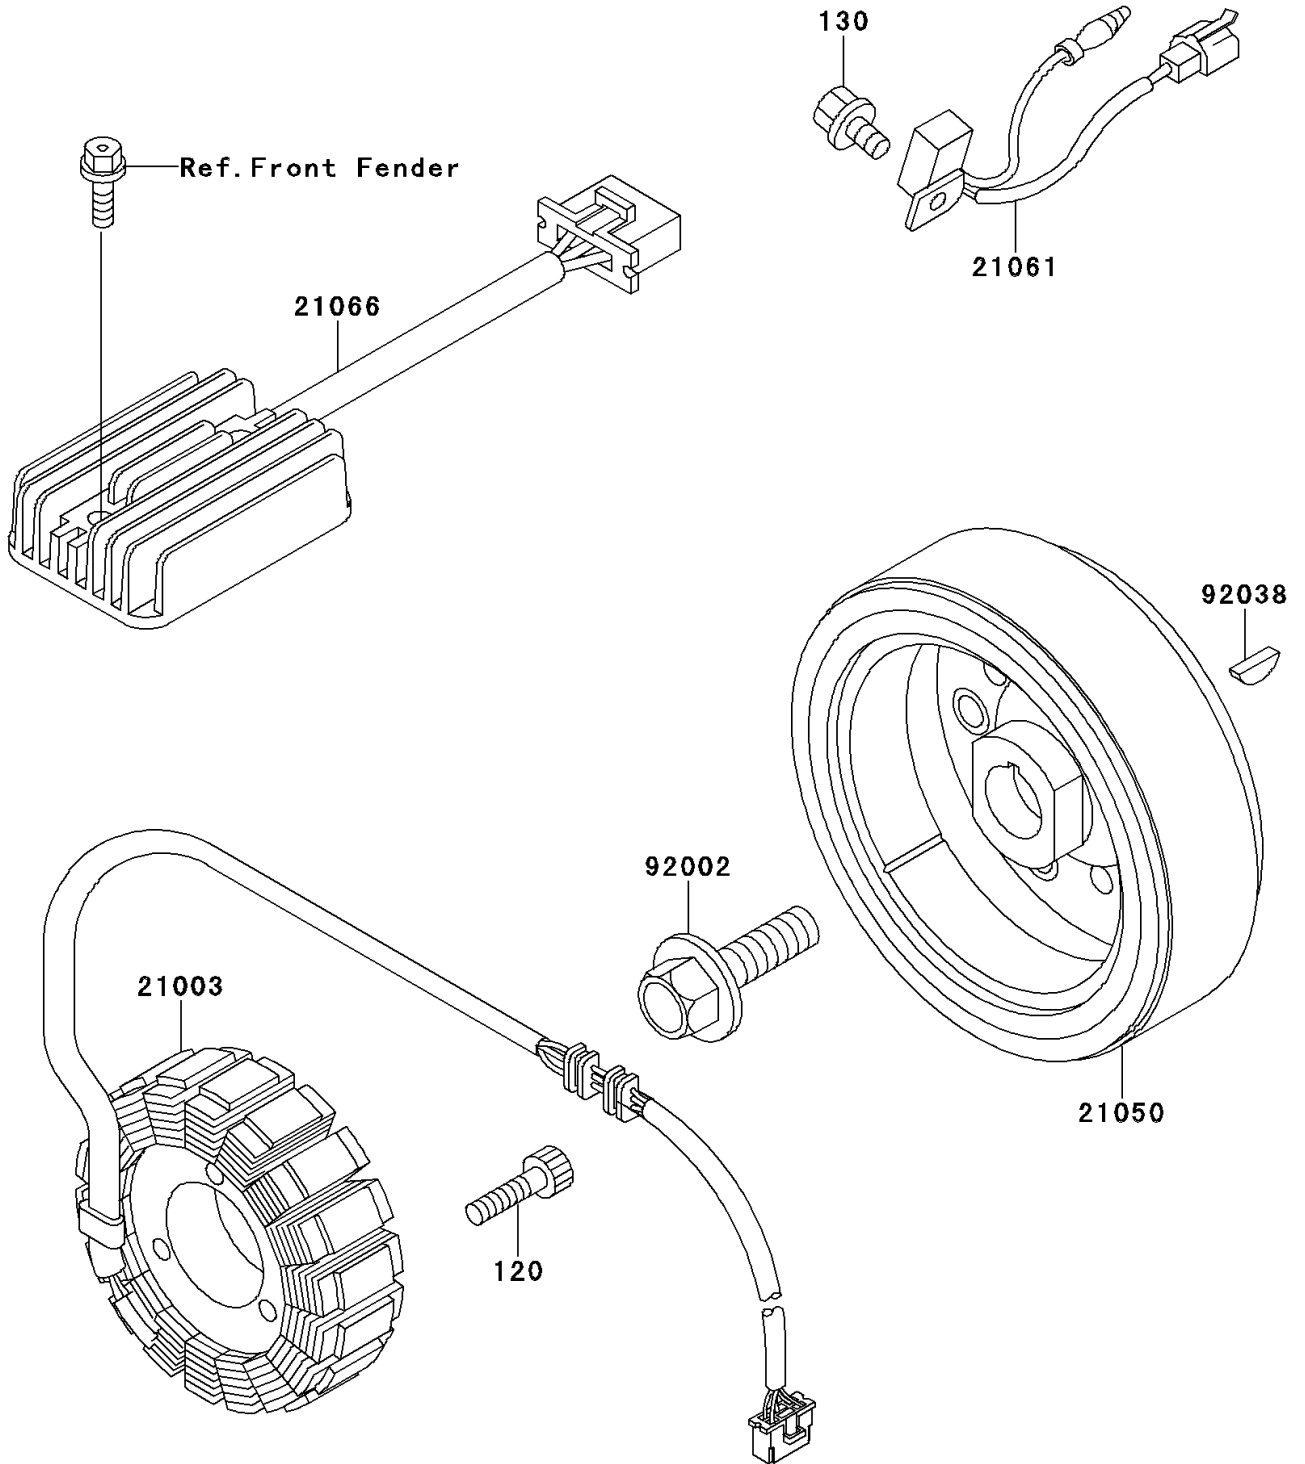

1996 Mojave® 250 PARTS DIAGRAM

Generator

E1810

1996 Mojave® 250 PARTS LIST

Generator

| ITEM NAME | PART NUMBER | QUANTITY |
|----------------------------------|-------------|----------|
| BOLT-SOCKET,6X30 (Ref # 120) | 120P0630 | 1 |
| BOLT-FLANGED,6X12 (Ref # 130) | 130G0612 | 1 |
| STATOR (Ref # 21003) | 21003-1155 | 1 |
| FLYWHEEL (Ref # 21050) | 21050-1124 | 1 |
| RECTIFIER (Ref # 21061) | 21061-1005 | 1 |
| REGULATOR-VOLTAGE (Ref # 21066) | 21066-1072 | 1 |
| BOLT,FLANGED,10X40 (Ref # 92002) | 92002-1296 | 1 |
| KEY,WOODRUFF (Ref # 92038) | 92038-001 | 1 |