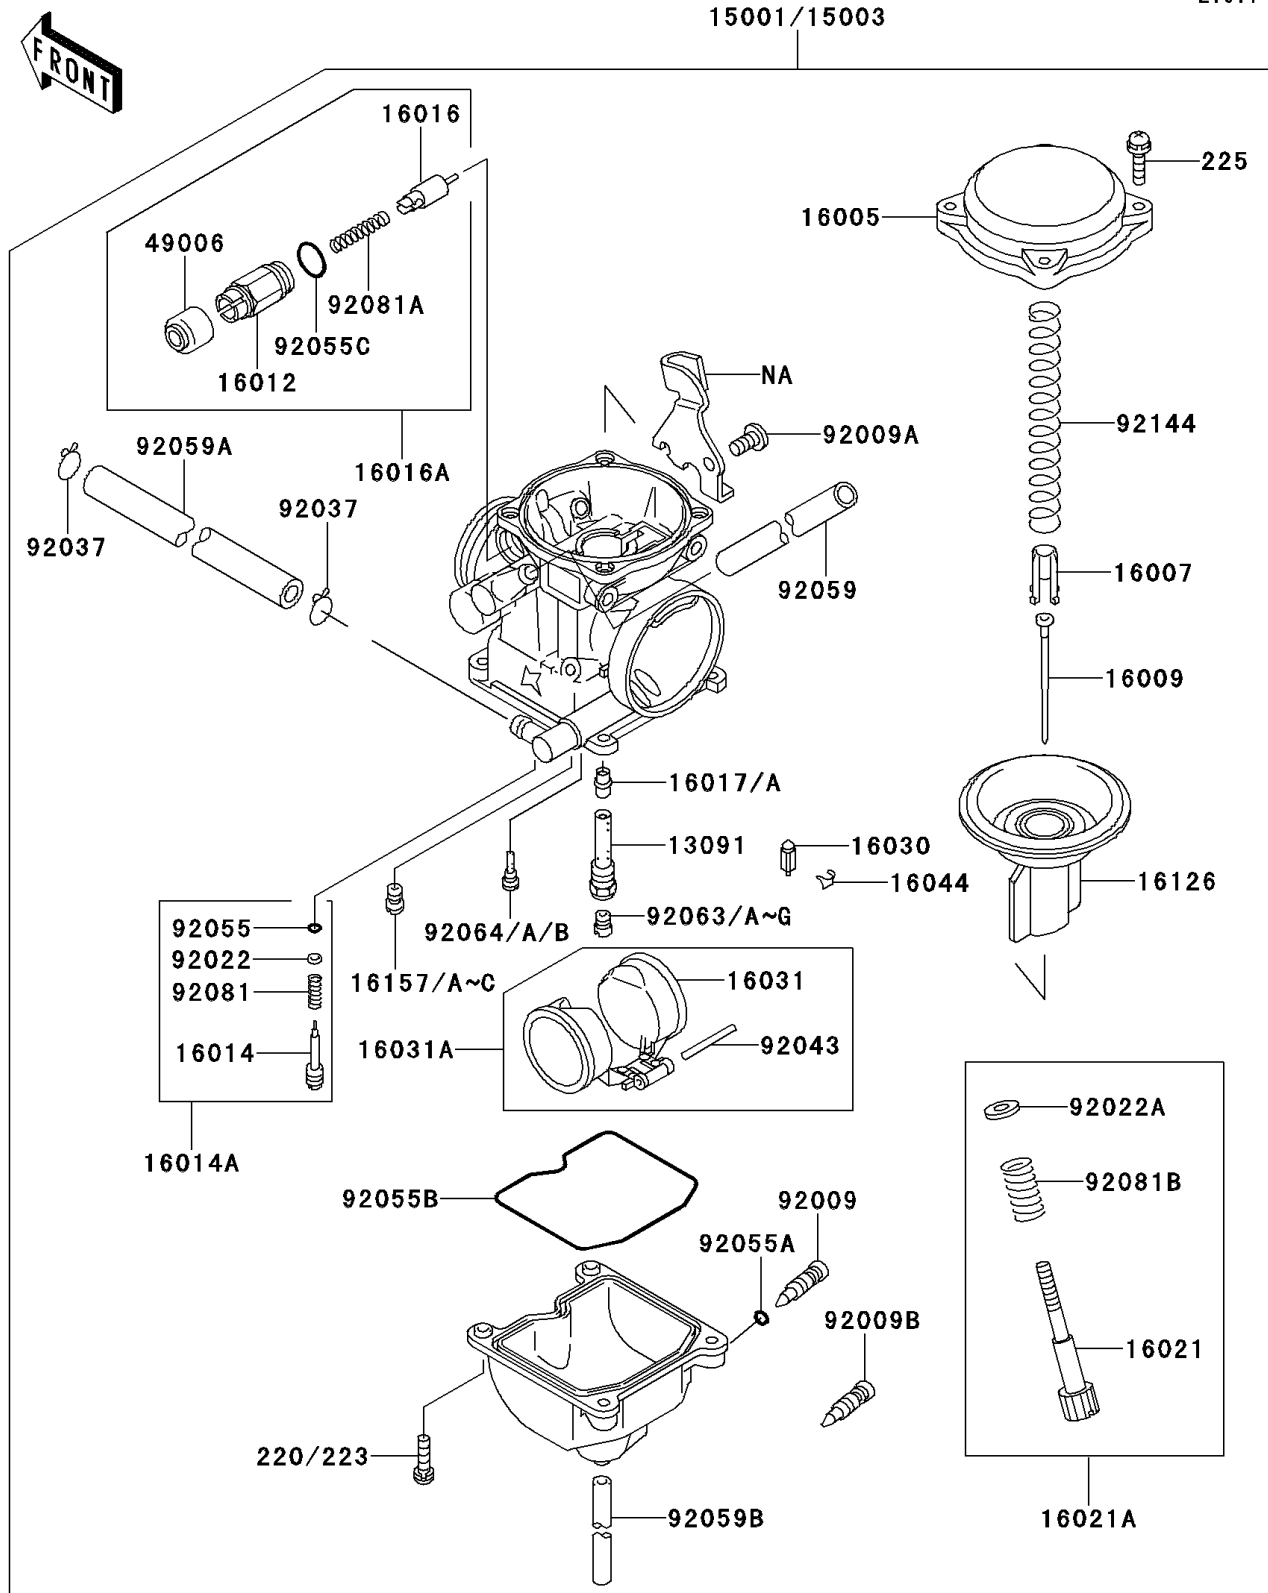

1996 Mojave® 250 PARTS DIAGRAM

Carburetor

E1611