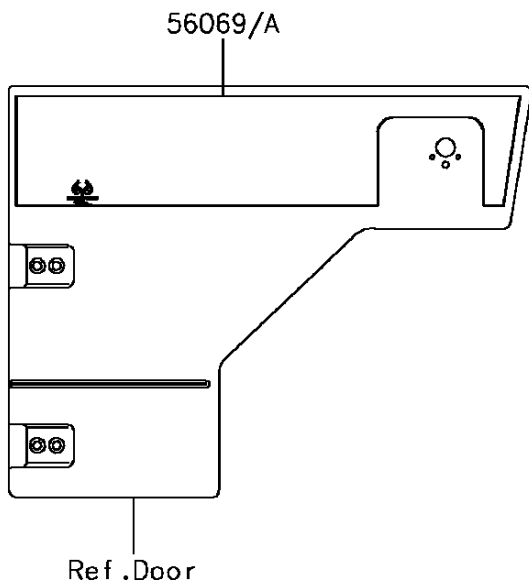

2017 MULE PRO-FXT™ EPS CAMO PARTS DIAGRAM

Decals

F2861

2017 MULE PRO-FXT™ EPS CAMO PARTS LIST

Decals

ITEM NAME	PART NUMBER	QUANTITY
MARK,FR FENDER,EPS (Ref # 56054)	56054-1805	1
MARK,FR FENDER,MULE PRO-FXT (Ref # 56054A)	56054-1831	1
PATTERN,SIDE GUARD,FR,LH (Ref # 56069)	56069-7443	1
PATTERN,SIDE GUARD,FR,RH (Ref # 56069A)	56069-7444	1
PATTERN,SIDE GUARD,RR,LH (Ref # 56069B)	56069-7445	1
PATTERN,SIDE GUARD,RR,RH (Ref # 56069C)	56069-7446	1
PATTERN,CARRIER COVER,LH (Ref # 56075)	56075-0656	1
PATTERN,CARRIER COVER,RH (Ref # 56075A)	56075-0657	1