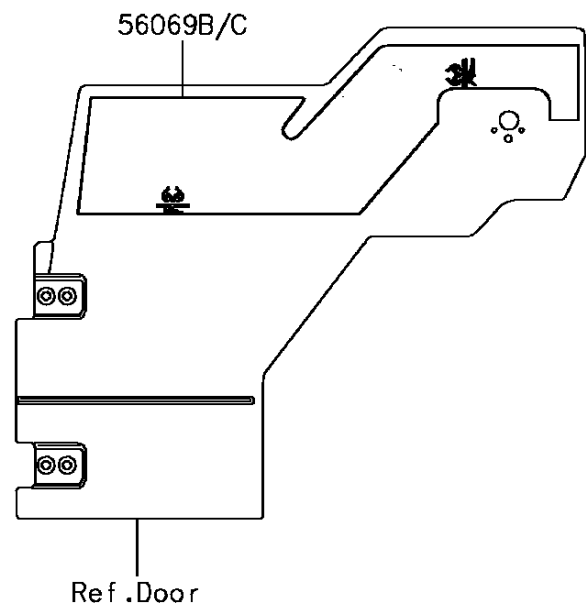

2017 MULE PRO-FXT™ EPS CAMO PARTS DIAGRAM

Decals

F2861

2017 MULE PRO-FXT™ EPS CAMO PARTS LIST

Decals

ITEM NAME	PART NUMBER	QUANTITY
MARK,FR FENDER,EPS (Ref # 56054)	56054-1805	1
MARK,FR FENDER,MULE PRO-FXT (Ref # 56054A)	56054-1831	1
PATTERN,SIDE GUARD,FR,LH (Ref # 56069)	56069-7443	1
PATTERN,SIDE GUARD,FR,RH (Ref # 56069A)	56069-7444	1
PATTERN,SIDE GUARD,RR,LH (Ref # 56069B)	56069-7445	1
PATTERN,SIDE GUARD,RR,RH (Ref # 56069C)	56069-7446	1
PATTERN,CARRIER COVER,LH (Ref # 56075)	56075-0656	1
PATTERN,CARRIER COVER,RH (Ref # 56075A)	56075-0657	1