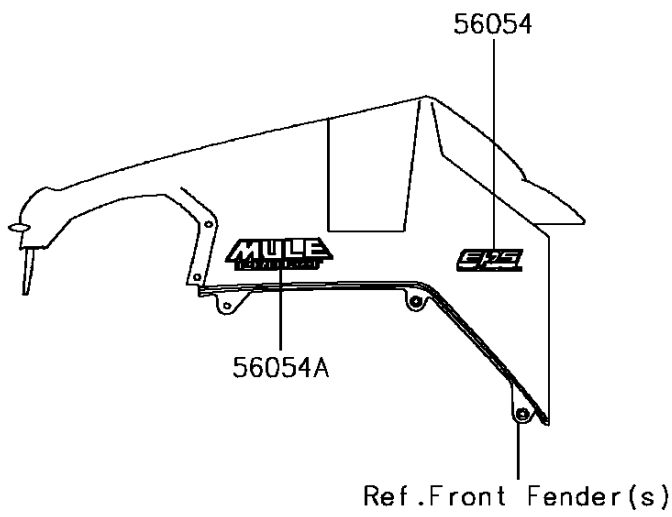

2017 MULE PRO-FXT™ EPS CAMO PARTS DIAGRAM

Decals

F2861

2017 MULE PRO-FXT™ EPS CAMO PARTS LIST

Decals

ITEM NAME	PART NUMBER	QUANTITY
MARK,FR FENDER,EPS (Ref # 56054)	56054-1805	1
MARK,FR FENDER,MULE PRO-FXT (Ref # 56054A)	56054-1831	1
PATTERN,SIDE GUARD,FR,LH (Ref # 56069)	56069-7443	1
PATTERN,SIDE GUARD,FR,RH (Ref # 56069A)	56069-7444	1
PATTERN,SIDE GUARD,RR,LH (Ref # 56069B)	56069-7445	1
PATTERN,SIDE GUARD,RR,RH (Ref # 56069C)	56069-7446	1
PATTERN,CARRIER COVER,LH (Ref # 56075)	56075-0656	1
PATTERN,CARRIER COVER,RH (Ref # 56075A)	56075-0657	1