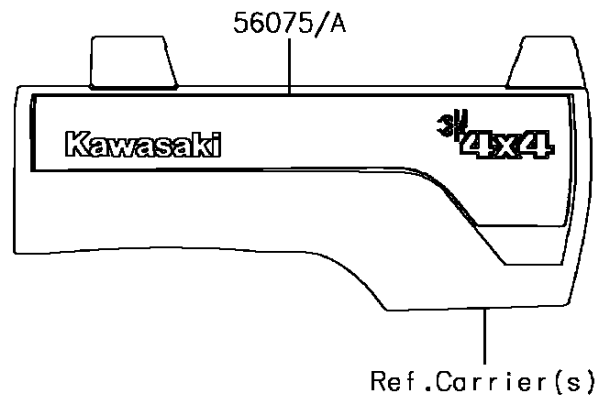

2017 MULE PRO-FXT™ EPS CAMO PARTS DIAGRAM

Decals

F2861

2017 MULE PRO-FXT™ EPS CAMO PARTS LIST

Decals

ITEM NAME	PART NUMBER	QUANTITY
MARK,FR FENDER,EPS (Ref # 56054)	56054-1805	1
MARK,FR FENDER,MULE PRO-FXT (Ref # 56054A)	56054-1831	1
PATTERN,SIDE GUARD,FR,LH (Ref # 56069)	56069-7443	1
PATTERN,SIDE GUARD,FR,RH (Ref # 56069A)	56069-7444	1
PATTERN,SIDE GUARD,RR,LH (Ref # 56069B)	56069-7445	1
PATTERN,SIDE GUARD,RR,RH (Ref # 56069C)	56069-7446	1
PATTERN,CARRIER COVER,LH (Ref # 56075)	56075-0656	1
PATTERN,CARRIER COVER,RH (Ref # 56075A)	56075-0657	1